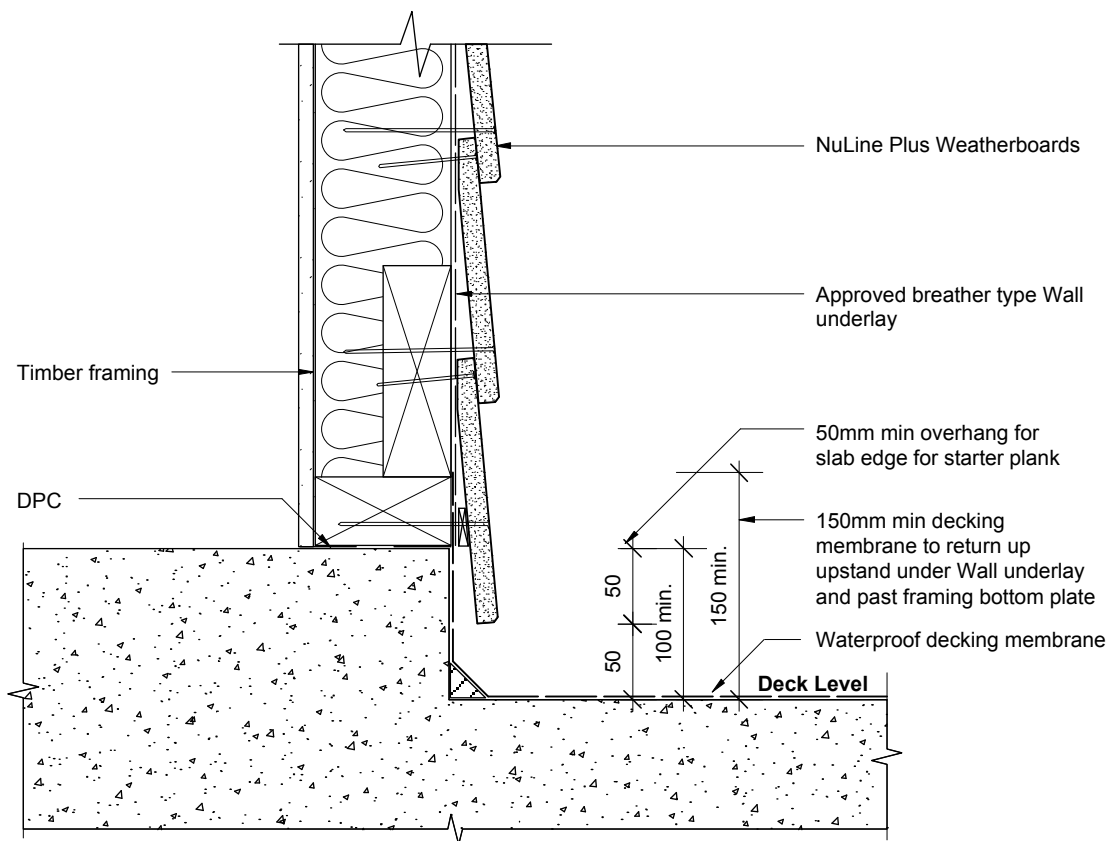

**BGC****Fibre Cement**

PROFILE NuLine™ Plus Weatherboards

DATE Sep 2012

DETAIL Enclosed Deck Detail  
Direct Fixed

SCALE 1:5 @ A4

DETAIL NO. NU-16 D