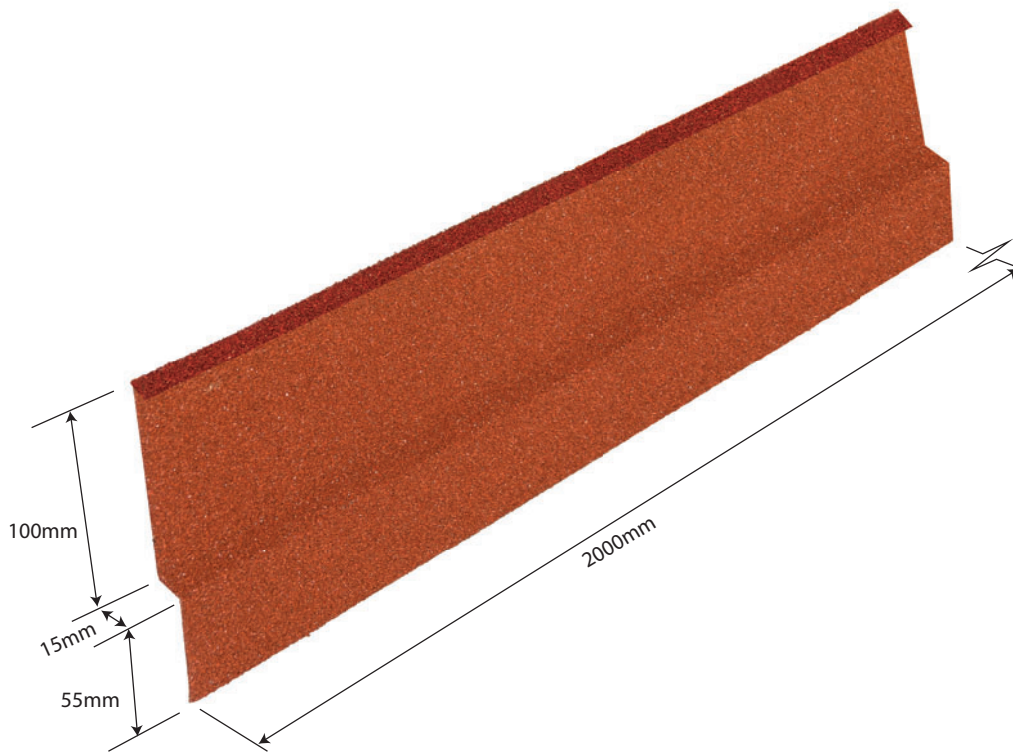

ROSSROOF
GROUP

104 STANDARD SIDE FLASHING

Specifications

Length: 2000mm

Weight: 1.541kg

Colours see colour charts