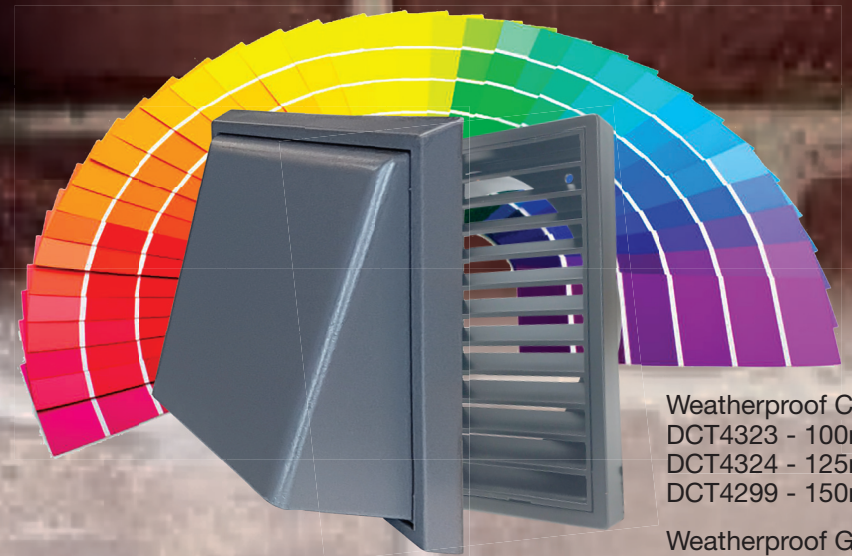

**Colour  
your  
World**

**Pre-primed Exterior  
Weatherproof  
Cowls & Grille**

**Pre-primed and ready to go.  
Match or contrast cowl colours  
with exterior walls for the right  
design fit everytime.**

**Purchase your own paint\*  
and simply apply on-site.**

Weatherproof Cowls  
DCT4323 - 100mm  
DCT4324 - 125mm  
DCT4299 - 150mm

Weatherproof Grille  
DCT4360 - 150mm

**MANROSE<sup>®</sup>**  
DESIGNER SERIES