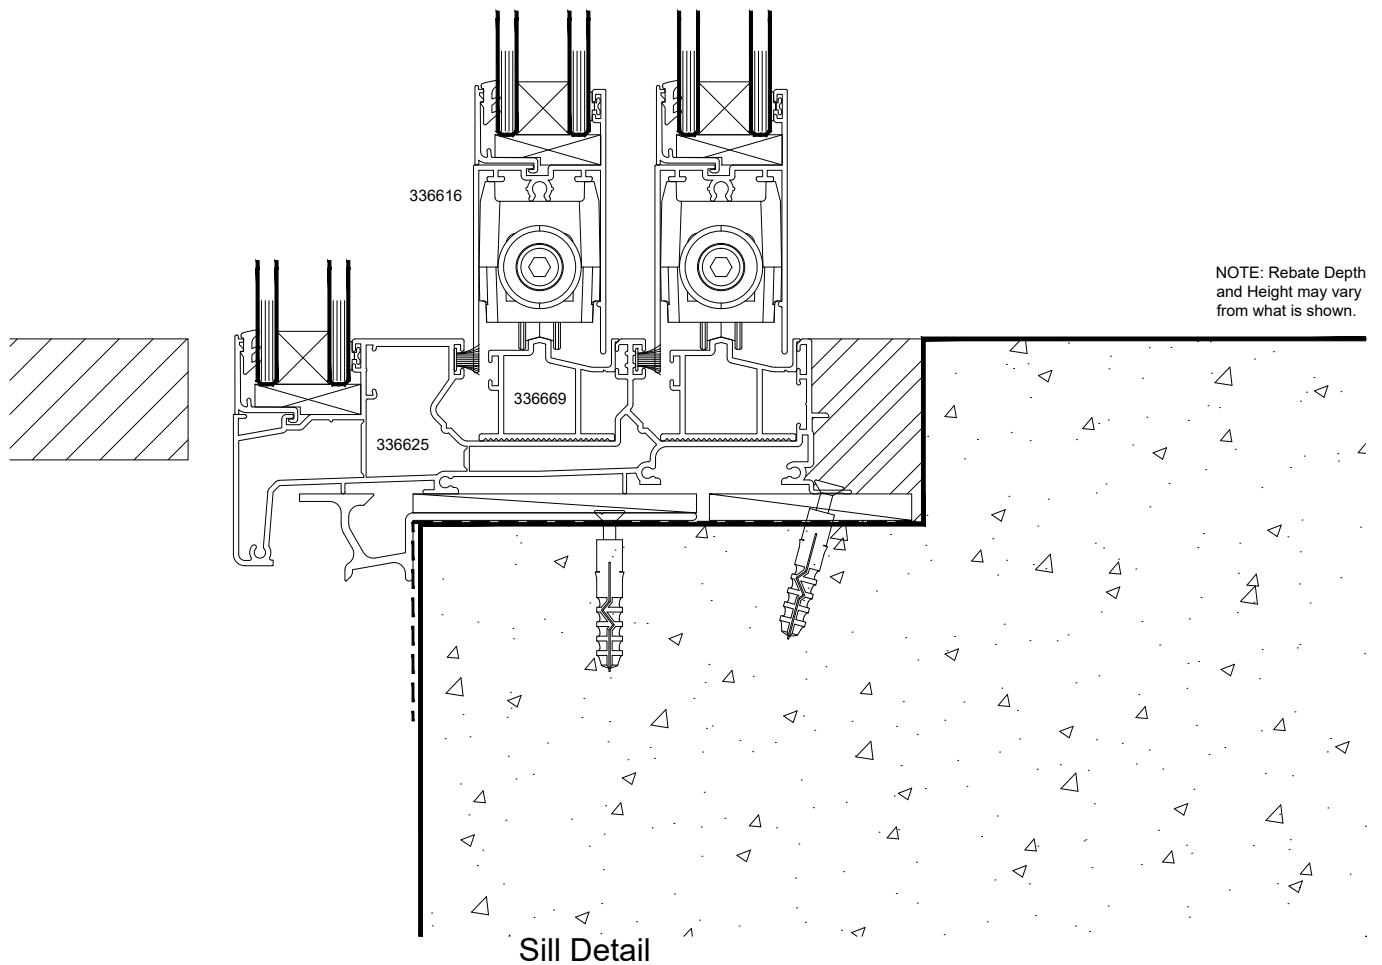

# Pacific Residential Suite (35mm Platform)

Stacker Door - Cavity Fixed - Plywood Sheet - LevelStep  
Flanged Frame - -

QuickCode:A5DS6\_CLU

0800 397 263

technical@altus.co.nz

www.designresource.co.nz

Disclaimer: This information is intended solely as a guide for use of Altus products. Before using you should ensure that the product is suitable for use in the specific application. Nothing in this information constitutes a statement of fitness for particular purpose and appropriate expert advice is to always be obtained. Altus makes no warranty regarding the use of this information with non-Altus products. This drawing is the property of Altus NZ Ltd.