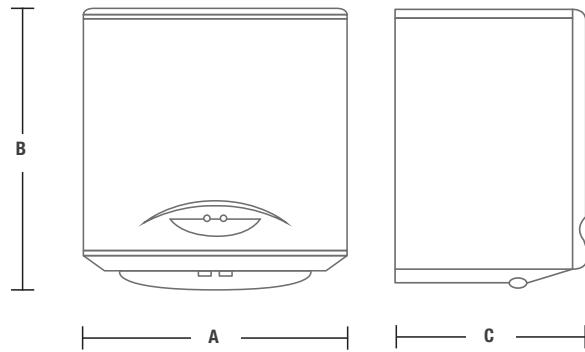

Down Draft Dryer White

Down Draft Dryer Silver

HAND DRYERS

SIDE DRAFT

- Low energy consumption.
- Outstanding performance.
- In-built drip tray.
- Supported by a 2 year warranty.

Model	Cover	Colour	Switching	Air Velocity	Order Code
Hand Dryer Side Draft	Stainless Steel	Silver	Auto	95 m/s	FAN5655

Hand Dryer Side Draft - Stainless Steel

DIMENSION SPECIFICATION (MM)

Model	A	B	C
High Speed Dryer	248	250	178

TECHNICAL SPECIFICATION - HIGH SPEED DRYER

Model	High Speed Dryer
Power	220 - 240V
Cover	ABS
Filter	Yes
Auto Shut Off	60 Seconds
Colour	White or Silver
Air Speed	90 m/s
Sound Level	36dB @ 1m
Switch Heat Off	Yes
Drying Distance	12 cm (+/- 3cm)
Power	750W/1100W
Dry Time	10 - 15 Seconds
Weight	3.2 kg

DIMENSION SPECIFICATION (MM)

Model	A	B	C
Side Draft	300	730	222

TECHNICAL SPECIFICATION - SIDE DRAFT

Model	Side Draft
Power	220 - 240V
Cover	Stainless Steel
Auto Shut Off	30 Seconds
Auto Heat Off	> 25° C
Filter	Yes
Air Speed	95 m/s
Sound Level	36dB @ 1m
Power	800W/1650W
Dry Time	10 - 15 Seconds
Weight	11.2 kg
Rating	IPX4