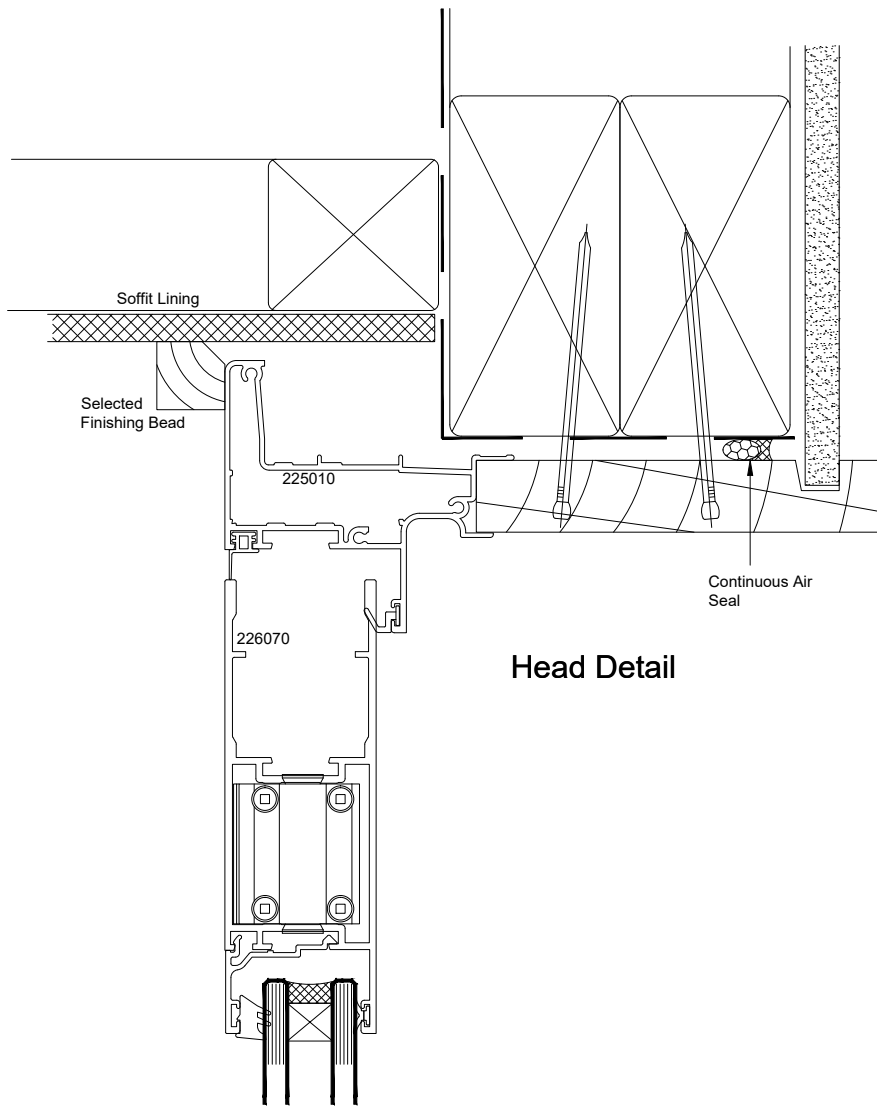

Atlantic High Performance Suite (48mm Platform)

Hinged Door - Cavity Fixed - Brick Veneer - Head
Flanged Frame - Soffit at Head - Door Window Head

QuickCode:A1DF4_CCH

Head Detail

0800 397 263

technical@altus.co.nz
www.designresource.co.nz