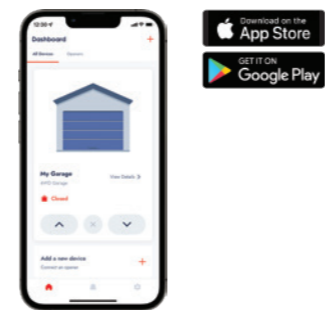

OPTIONAL ACCESSORIES

INFRA-RED SAFETY BEAMS

Infra-red safety beams are perfect if you have young children or pets. If the beam is broken while the door is closing, the door will automatically stop and reverse. We strongly recommend safety beams on all automatic garage doors.

ENTRY KEY PAD

Optional keypad allows entry to the garage without a remote transmitter. Simply use a PIN to enter the house rather than using a transmitter.

EXTRA REMOTES

Talk to your Dominator dealer if you need a replacement remote or additional remotes for your family.

AUTO-LOCK

With this smart keyless technology, every time you close your garage door the Auto-Lock sends a heavy-duty bolt through the guard rail helping to prevent thieves from being able to force it up and open.

RECHARGEABLE BATTERY BACKUP

In the event of a blackout or other break to the power supply, the opener will still be operational with a rechargeable battery backup.

[^]Subject to cellular and WiFi connection and availability.

[*]For safety reasons, the installation of Safety Beams is required when a Garage Door can be operated by smartphone. AS/NZS 60335.2.95:2012

A SMARTER WAY TO CONTROL YOUR GARAGE DOOR*

Dominator's optional Smart Phone Control Kit lets you control your garage door with your smart phone wherever you are in the world.

Real time alerts: Monitor your garage door 24/7[†] and receive notifications if it is in need of a service.

Customisation: Customise to suit you, from partial opening modes to restricted door access times.

Activity log: Our app can alert you whenever your garage door is operated and lets you view the usage history.

Smart control: Download and operate your garage door from our app. It's that easy.

Compatible with: Siri, Google Home, Alexa.

MAKING THE RIGHT CHOICE