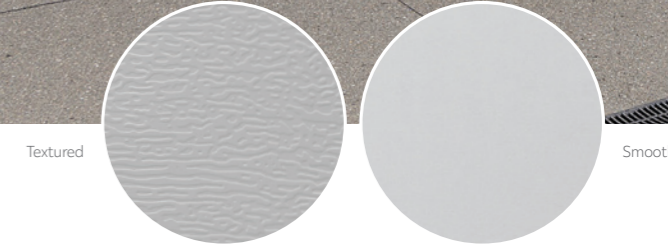

DOMINATOR® VALERO™

MODERN

This style of garage door will add a sleek, contemporary look to your home.

The Dominator Valero is roll-formed from pre-painted steel in a smooth or textured finish to create an economical flat panel door that is sure to enhance the appearance of your home.

- WIDE RANGE OF COLOUR OPTIONS
- CAN BE INSULATED
- SMOOTH OR TEXTURED
- WINDOWS AVAILABLE
- STEEL GAUGE 0.55 BMT

5 5 YEAR STANDARD WARRANTY   **10** 10 YEAR DOOR & OPENER WARRANTY AVAILABLE*