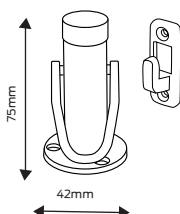

Finishes: Black, satin nickel plate

Round post, hold open, 75mm projection

Finish: Satin pearl

Round post, latch back, 75mm projection

Finishes: Black, satin chrome plate

Square post, latch back, 75mm projection

Finishes: Black, satin chrome plate

Floor mounted

Round, 38mm height, 50mm diameter

Finishes: Satin Pearl

Round, 40mm height, 45mm diameter

Finishes: Aged brushed copper, black, satin stainless steel

Round, 60mm height, 45mm diameter

Finishes: Satin stainless steel

Round, 40mm height, 35mm diameter

Finish: Satin nickel plate

Dome, 45mm diameter

Finishes: Black, satin chrome plate, satin pearl

Square, 40mm height, 40mm width

Finish: Satin stainless steel

Square, 40mm height, 40mm width

Finishes: Satin nickel plate

Round, magnetic, 40mm height

Finish: Satin nickel plate

Round, magnetic, hold open, 75mm height, 50mm diameter

Finish: Satin chrome plate, satin nickel plate