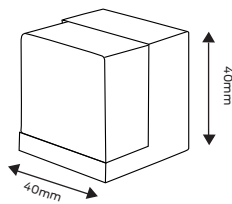

Finishes: Black, satin chrome plate

Floor mounted

Round, 38mm height, 50mm diameter

Finishes: Satin Pearl

Round, 40mm height, 45mm diameter

Finishes: Aged brushed copper, black, satin stainless steel

Round, 60mm height, 45mm diameter

Finishes: Satin stainless steel

Round, 40mm height, 35mm diameter

Finish: Satin nickel plate

Dome, 45mm diameter

Finishes: Black, satin chrome plate, satin pearl

Square, 40mm height, 40mm width

Finish: Satin stainless steel

Square, 40mm height, 40mm width

Finishes: Satin nickel plate

Round, magnetic, 40mm height

Finish: Satin nickel plate

Round, magnetic, hold open, 75mm height, 50mm diameter

Finish: Satin chrome plate, satin nickel plate