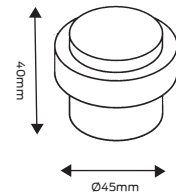

Finishes: Black, satin nickel plate

Round post, hold open, 75mm projection

Finish: Satin pearl

Round post, latch back, 75mm projection

Finishes: Black, satin chrome plate

Square post, latch back, 75mm projection

Finishes: Black, satin chrome plate

Floor mounted

Round, 38mm height, 50mm diameter

Finishes: Satin Pearl

Round, 40mm height, 45mm diameter

Finishes: Aged brushed copper, black, satin stainless steel

Round, 60mm height, 45mm diameter

Finishes: Satin stainless steel

Round, 40mm height, 35mm diameter

Finish: Satin nickel plate

Dome, 45mm diameter

Finishes: Black, satin chrome plate, satin pearl

Square, 40mm height, 40mm width

Finish: Satin stainless steel

Square, 40mm height, 40mm width

Finishes: Satin nickel plate

Round, magnetic, 40mm height

Finish: Satin nickel plate

Round, magnetic, hold open, 75mm height, 50mm diameter

Finish: Satin chrome plate, satin nickel plate