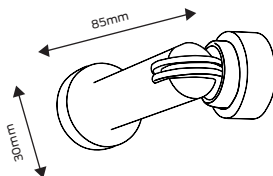

Finish: Satin stainless steel

Round post, 85mm projection

Finishes: Aged brushed copper, black, satin pearl, satin nickel plate

Round post, 110mm projection

Finishes: Satin pearl, satin nickel plate

Square post, 76mm projection

Finish: Satin stainless steel

Square post, 85mm projection

Finishes: Black, satin pearl, satin nickel plate, satin stainless steel

Round post, magnetic, 85mm projection

Finish: Satin nickel plate

Round post, magnetic, 85mm projection

Finishes: Black, satin nickel plate

Round post, hold open, 75mm projection

Finish: Satin pearl

Round post, latch back, 75mm projection

Finishes: Black, satin chrome plate

Square post, latch back, 75mm projection

Square, 40mm height, 40mm width

Finishes: Satin nickel plate

Round, magnetic, 40mm height

Finish: Satin nickel plate

Round, magnetic, hold open, 75mm height, 50mm diameter

Finish: Satin chrome plate, satin nickel plate