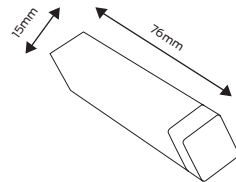

Finish: Satin stainless steel

Round post, 85mm projection

Finishes: Aged brushed copper, black, satin pearl, satin nickel plate

Round post, 110mm projection

Finishes: Satin pearl, satin nickel plate

Square post, 76mm projection

Finish: Satin stainless steel

Square post, 85mm projection

Finishes: Black, satin pearl, satin nickel plate, satin stainless steel

Round post, magnetic, 85mm projection

Finish: Satin nickel plate

Round post, magnetic, 85mm projection

Square, 40mm height, 40mm width

Finishes: Satin nickel plate

Round, magnetic, 40mm height

Finish: Satin nickel plate

Round, magnetic, hold open, 75mm height, 50mm diameter

Finish: Satin chrome plate, satin nickel plate