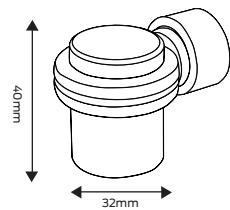

Finishes: Black, satin chrome plate

Floor mounted

Round, 38mm height, 50mm diameter

Finishes: Satin Pearl

Round, 40mm height, 45mm diameter

Finishes: Aged brushed copper, black, satin stainless steel

Round, 60mm height, 45mm diameter

Finishes: Satin stainless steel

Round, 40mm height, 35mm diameter

Finish: Satin nickel plate

Dome, 45mm diameter

Finishes: Black, satin chrome plate, satin pearl

Square, 40mm height, 40mm width

Finish: Satin stainless steel

Square, 40mm height, 40mm width

Finishes: Satin nickel plate

Round, magnetic, 40mm height

Finish: Satin nickel plate

Round, magnetic, hold open, 75mm height, 50mm diameter

Finish: Satin chrome plate, satin nickel plate