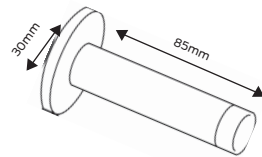

Wall mounted

Round post, 75mm projection

Finish: Satin stainless steel

Round post, 77mm projection

Finishes: Black, satin chrome plate, satin pearl, satin nickel plate, satin stainless steel

Round post, 80mm projection

Finish: Satin stainless steel

Round post, 85mm projection

Finishes: Aged brushed copper, black, satin pearl, satin nickel plate

Round post, 110mm projection

Finishes: Satin pearl, satin nickel plate

Square post, 76mm projection

Square, 40mm height, 40mm width

Finishes: Satin nickel plate

Round, magnetic, 40mm height

Finish: Satin nickel plate

Round, magnetic, hold open, 75mm height, 50mm diameter

Finish: Satin chrome plate, satin nickel plate