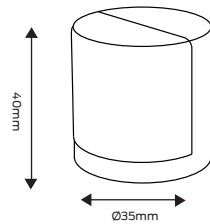

Finishes: Black, satin nickel plate

Round post, hold open, 75mm projection

Finish: Satin pearl

Round post, latch back, 75mm projection

Finishes: Black, satin chrome plate

Square post, latch back, 75mm projection

Finishes: Black, satin chrome plate

Floor mounted

Round, 38mm height, 50mm diameter

Finishes: Satin Pearl

Round, 40mm height, 45mm diameter

Finishes: Aged brushed copper, black, satin stainless steel

Round, 60mm height, 45mm diameter

Finishes: Satin stainless steel

Round, 40mm height, 35mm diameter

Finish: Satin nickel plate

Dome, 45mm diameter

Finishes: Black, satin chrome plate, satin pearl

Square, 40mm height, 40mm width

Finish: Satin stainless steel

Square, 40mm height, 40mm width

Finishes: Satin nickel plate

Round, magnetic, 40mm height

Finish: Satin nickel plate

Round, magnetic, hold open, 75mm height, 50mm diameter

Finish: Satin chrome plate, satin nickel plate