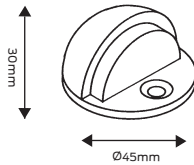

Finishes: Black, satin nickel plate

Round post, hold open, 75mm projection

Finish: Satin pearl

Round post, latch back, 75mm projection

Finishes: Black, satin chrome plate

Square post, latch back, 75mm projection

Finishes: Black, satin chrome plate

Floor mounted

Round, 38mm height, 50mm diameter

Finishes: Satin Pearl

Round, 40mm height, 45mm diameter

Finishes: Aged brushed copper, black, satin stainless steel

Round, 60mm height, 45mm diameter

Finishes: Satin stainless steel

Round, 40mm height, 35mm diameter

Finish: Satin nickel plate

Dome, 45mm diameter

Finishes: Black, satin chrome plate, satin pearl

Square, 40mm height, 40mm width

Finish: Satin stainless steel

Square, 40mm height, 40mm width

Finishes: Satin nickel plate

Round, magnetic, 40mm height

Finish: Satin nickel plate

Round, magnetic, hold open, 75mm height, 50mm diameter

Finish: Satin chrome plate, satin nickel plate