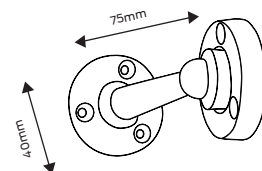

Finish: Satin stainless steel

Round post, 85mm projection

Finishes: Aged brushed copper, black, satin pearl, satin nickel plate

Round post, 110mm projection

Finishes: Satin pearl, satin nickel plate

Square post, 76mm projection

Finish: Satin stainless steel

Square post, 85mm projection

Finishes: Black, satin pearl, satin nickel plate, satin stainless steel

Round post, magnetic, 85mm projection

Finish: Satin nickel plate

Round post, magnetic, 85mm projection

Finishes: Black, satin nickel plate

Round post, hold open, 75mm projection

Finish: Satin pearl

Round post, latch back, 75mm projection

Finishes: Black, satin chrome plate

Square post, latch back, 75mm projection

Square, 40mm height, 40mm width

Finishes: Satin nickel plate

Round, magnetic, 40mm height

Finish: Satin nickel plate

Round, magnetic, hold open, 75mm height, 50mm diameter

Finish: Satin chrome plate, satin nickel plate