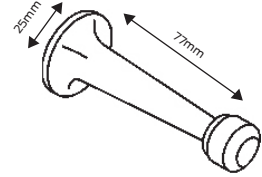

Wall mounted

Round post, 75mm projection

Finish: Satin stainless steel

Round post, 77mm projection

Finishes: Black, satin chrome plate, satin pearl, satin nickel plate, satin stainless steel

Round post, 80mm projection

Finish: Satin stainless steel

Round post, 85mm projection

Finishes: Aged brushed copper, black, satin pearl, satin nickel plate

Round post, 110mm projection

Finishes: Satin pearl, satin nickel plate

Square post, 76mm projection

Square, 40mm height, 40mm width

Finishes: Satin nickel plate

Round, magnetic, 40mm height

Finish: Satin nickel plate

Round, magnetic, hold open, 75mm height, 50mm diameter

Finish: Satin chrome plate, satin nickel plate