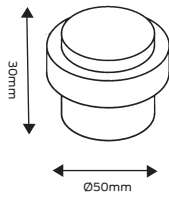

Floor mounted

Round, 38mm height, 50mm diameter

Finishes: Satin Pearl