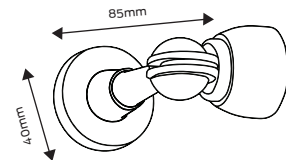

Finish: Satin stainless steel

Round post, 85mm projection

Finishes: Aged brushed copper, black, satin pearl, satin nickel plate

Round post, 110mm projection

Finishes: Satin pearl, satin nickel plate

Square post, 76mm projection

Finish: Satin stainless steel

Square post, 85mm projection

Finishes: Black, satin pearl, satin nickel plate, satin stainless steel

Round post, magnetic, 85mm projection

Finish: Satin nickel plate

Round post, magnetic, 85mm projection

Finishes: Black, satin nickel plate

Round post, hold open, 75mm projection

Finish: Satin pearl

Round post, latch back, 75mm projection

Finishes: Black, satin chrome plate

Square post, latch back, 75mm projection

Square, 40mm height, 40mm width

Finishes: Satin nickel plate

Round, magnetic, 40mm height

Finish: Satin nickel plate

Round, magnetic, hold open, 75mm height, 50mm diameter

Finish: Satin chrome plate, satin nickel plate