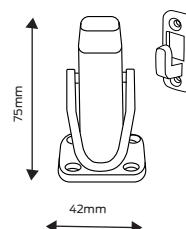

Finishes: Black, satin nickel plate

Round post, hold open, 75mm projection

Finish: Satin pearl

Round post, latch back, 75mm projection

Finishes: Black, satin chrome plate

Square post, latch back, 75mm projection

Finishes: Black, satin chrome plate

Floor mounted

Round, 38mm height, 50mm diameter

Finishes: Satin Pearl

Round, 40mm height, 45mm diameter

Finishes: Aged brushed copper, black, satin stainless steel

Round, 60mm height, 45mm diameter

Finishes: Satin stainless steel

Round, 40mm height, 35mm diameter

Finish: Satin nickel plate

Dome, 45mm diameter

Finishes: Black, satin chrome plate, satin pearl

Square, 40mm height, 40mm width

Finish: Satin stainless steel

Square, 40mm height, 40mm width

Finishes: Satin nickel plate

Round, magnetic, 40mm height

Finish: Satin nickel plate

Round, magnetic, hold open, 75mm height, 50mm diameter

Finish: Satin chrome plate, satin nickel plate