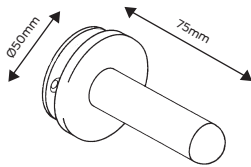

Wall mounted

Round post, 75mm projection

Finish: Satin stainless steel

Round post, 77mm projection

Finishes: Black, satin chrome plate, satin pearl, satin nickel plate, satin stainless steel

Round post, 80mm projection

Finish: Satin stainless steel

Round post, 85mm projection

Finishes: Aged brushed copper, black, satin pearl, satin nickel plate

Round post, 110mm projection

Finishes: Satin pearl, satin nickel plate

Square post, 76mm projection

Square, 40mm height, 40mm width

Finishes: Satin nickel plate

Round, magnetic, 40mm height

Finish: Satin nickel plate

Round, magnetic, hold open, 75mm height, 50mm diameter

Finish: Satin chrome plate, satin nickel plate