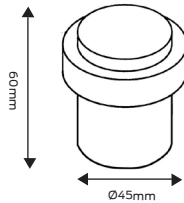

Finishes: Black, satin nickel plate

Round post, hold open, 75mm projection

Finish: Satin pearl

Round post, latch back, 75mm projection

Finishes: Black, satin chrome plate

Square post, latch back, 75mm projection

Finishes: Black, satin chrome plate

Floor mounted

Round, 38mm height, 50mm diameter

Finishes: Satin Pearl

Round, 40mm height, 45mm diameter

Finishes: Aged brushed copper, black, satin stainless steel

Round, 60mm height, 45mm diameter

Finishes: Satin stainless steel

Round, 40mm height, 35mm diameter

Finish: Satin nickel plate

Dome, 45mm diameter

Finishes: Black, satin chrome plate, satin pearl

Square, 40mm height, 40mm width

Finish: Satin stainless steel

Square, 40mm height, 40mm width

Finishes: Satin nickel plate

Round, magnetic, 40mm height

Finish: Satin nickel plate

Round, magnetic, hold open, 75mm height, 50mm diameter

Finish: Satin chrome plate, satin nickel plate