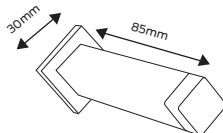

Finish: Satin stainless steel

Round post, 85mm projection

Finishes: Aged brushed copper, black, satin pearl, satin nickel plate

Round post, 110mm projection

Finishes: Satin pearl, satin nickel plate

Square post, 76mm projection

Finish: Satin stainless steel

Square post, 85mm projection

Finishes: Black, satin pearl, satin nickel plate, satin stainless steel

Round post, magnetic, 85mm projection

Finish: Satin nickel plate

Round post, magnetic, 85mm projection

Square, 40mm height, 40mm width

Finishes: Satin nickel plate

Round, magnetic, 40mm height

Finish: Satin nickel plate

Round, magnetic, hold open, 75mm height, 50mm diameter

Finish: Satin chrome plate, satin nickel plate