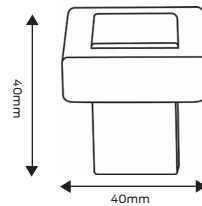

Finishes: Black, satin nickel plate

Round post, hold open, 75mm projection

Finish: Satin pearl

Round post, latch back, 75mm projection

Finishes: Black, satin chrome plate

Square post, latch back, 75mm projection

Finishes: Black, satin chrome plate

Floor mounted

Round, 38mm height, 50mm diameter

Finishes: Satin Pearl

Round, 40mm height, 45mm diameter

Finishes: Aged brushed copper, black, satin stainless steel

Round, 60mm height, 45mm diameter

Finishes: Satin stainless steel

Round, 40mm height, 35mm diameter

Finish: Satin nickel plate

Dome, 45mm diameter

Finishes: Black, satin chrome plate, satin pearl

Square, 40mm height, 40mm width

Finish: Satin stainless steel

Square, 40mm height, 40mm width

Finishes: Satin nickel plate

Round, magnetic, 40mm height

Finish: Satin nickel plate

Round, magnetic, hold open, 75mm height, 50mm diameter

Finish: Satin chrome plate, satin nickel plate