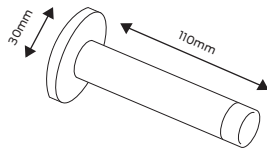

Finish: Satin stainless steel

Round post, 85mm projection

Finishes: Aged brushed copper, black, satin pearl, satin nickel plate

Round post, 110mm projection

Finishes: Satin pearl, satin nickel plate

Square post, 76mm projection

Finish: Satin stainless steel

Square post, 85mm projection

Finishes: Black, satin pearl, satin nickel plate, satin stainless steel

Round post, magnetic, 85mm projection

Finish: Satin nickel plate

Round post, magnetic, 85mm projection