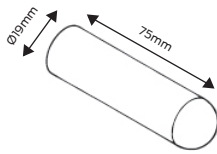

Satin Nickel Plate

SP

Satin Pearl

SSS

Satin Stainless Steel

Specifications

Mounting	Floor or wall
Material	Brass, zinc die cast, aluminium
Finishes	Aged brushed copper, black, satin chrome plate, satin nickel plate, satin pearl, satin stainless steel
Warranty	10 year mechanical

Wall mounted

Round post, 75mm projection

Finish: Satin stainless steel

Round post, 77mm projection

Finishes: Black, satin chrome plate, satin pearl, satin nickel plate, satin stainless steel

Round post, 80mm projection

Finish: Satin stainless steel

Round post, 85mm projection

Finishes: Aged brushed copper, black, satin pearl, satin nickel plate

Round post, 110mm projection

Finishes: Satin pearl, satin nickel plate

Square post, 76mm projection

Square, 40mm height, 40mm width

Finishes: Satin nickel plate

Round, magnetic, 40mm height

Finish: Satin nickel plate

Round, magnetic, hold open, 75mm height, 50mm diameter

Finish: Satin chrome plate, satin nickel plate