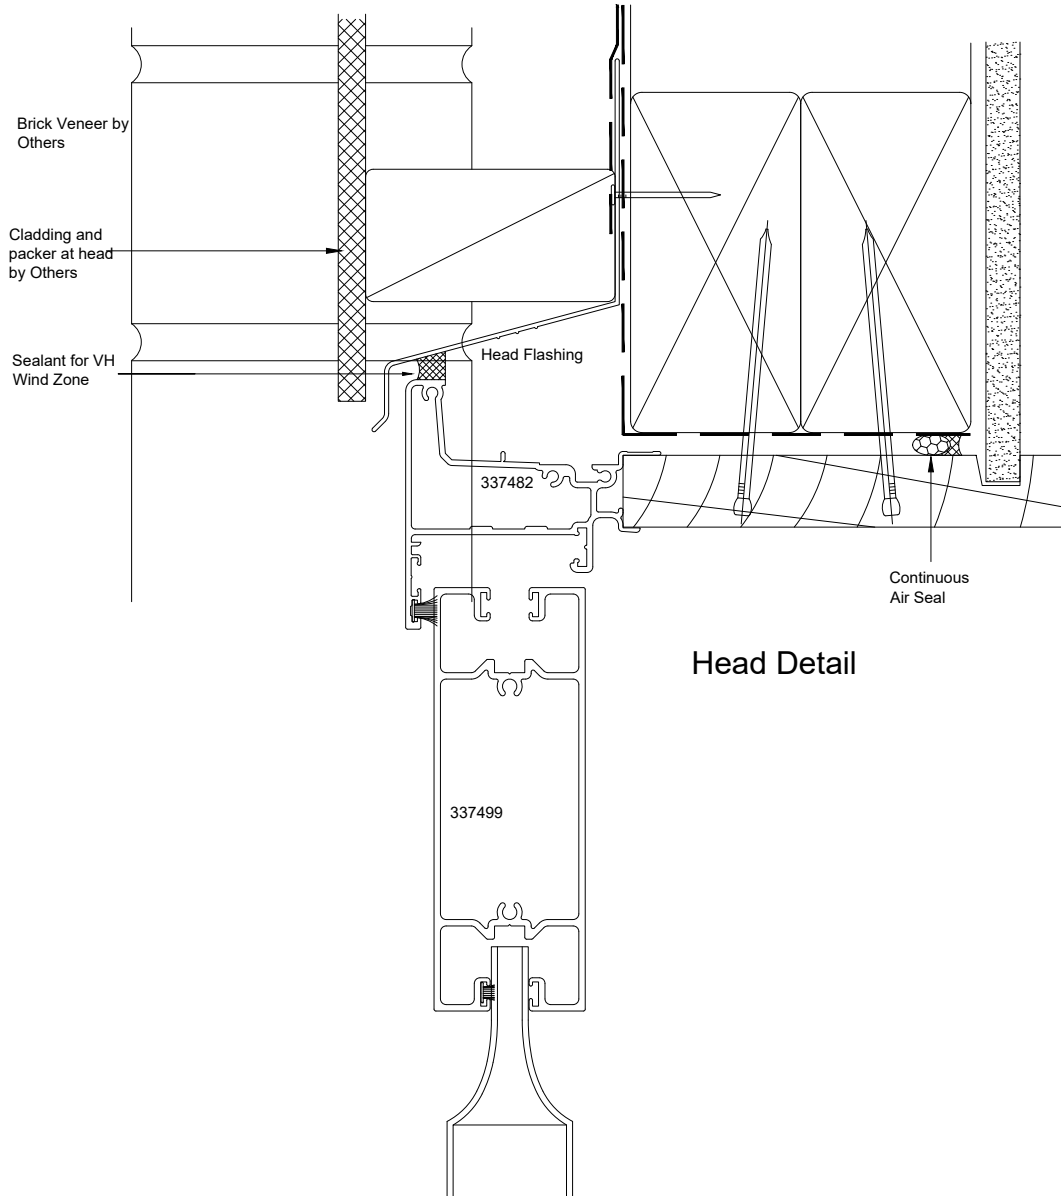

Pacific Residential Suite (35mm Platform)

Entrance Door - Cavity Fixed - Brick Veneer - Head
Flanged Frame - Light Cladding Above - Door Window Head

QuickCode:A5DF2_CCH

0800 397 263

technical@altus.co.nz
www.designresource.co.nz