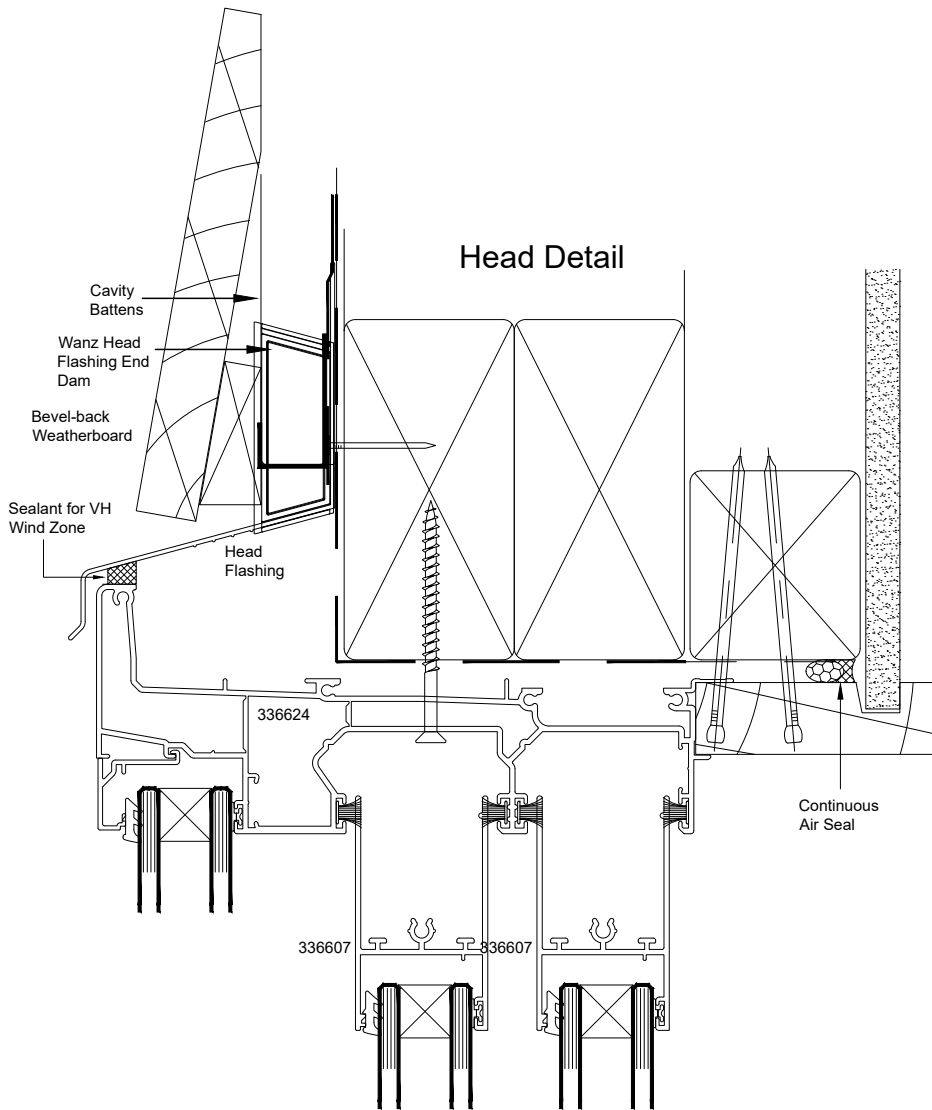

Pacific Architectural Suite (40mm platform)

Stacker Door - Cavity Fixed - Bevel Back Weatherboards - Head
Chair Frame - -

QuickCode:A4DS6_CBH

0800 397 263

technical@altus.co.nz
www.designresource.co.nz

Disclaimer: This information is intended solely as a guide for use of Altus products. Before using you should ensure that the product is suitable for use in the specific application. Nothing in this information constitutes a statement of fitness for particular purpose and appropriate expert advice is to always be obtained. Altus makes no warranty regarding the use of this information with non-Altus products. This drawing is the property of Altus NZ Ltd.