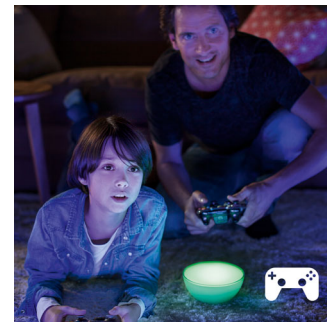

Light up your gaming

Lift your gaming experience to the next level. Download the third party apps and discover the amazing things you can do with Philips Hue.