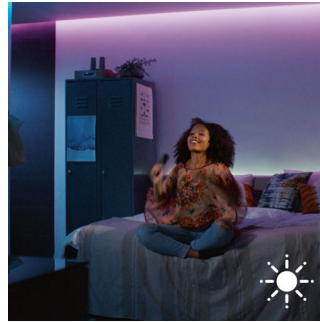

Shape light your way

- Ultimate flexibility: shape, bend and extend
- Extendible up to 10 meters
- High light output: 1600 lumen
- Requires a Philips Hue bridge

Limitless possibilities

- Be creative with 16 million colors
- Sync lights with music and movies
- Light up your gaming
- Create your ambiance with warm white to cool daylight
- Wake up and go to sleep naturally
- Relax, read, concentrate and energize with light recipes
- Smart control, home and away
- Set timers for your convenience
- Installation free dimming

PHILIPS

Highlights

Ultimate flexibility

Philips Hue Lightstrip Plus is the most flexible light source imaginable. You can shape the strip in nearly any form and use the adhesive tape on the back to attach it to any solid surface. If needed, you can cut your Philips Hue Lightstrip Plus to size at the scissor markings. Integrate Philips Hue Lightstrip Plus onto furniture, in coves, under kitchen cabinets or highlight architectural features with smooth, indirect light. Philips Hue Lightstrip Plus is the most versatile and robust light source that will bring your room to life.

Extendible up to 10 meters

Extend your Philips Hue Lightstrip Plus up to 10 meters by adding 1 meter extensions to cover larger surfaces and enable wider applications. From bright cove lighting to ambient navigation light in your hallway or stairs, anything is possible. Philips Hue lightstrip plus gives you full color consistency from the first to the last extension.

High light output: 1600 lumen

With a high output of 1600 lumen and light coverage over its total length, hue Lightstrip Plus gives enough light to be used both as a decorative and functional light source.