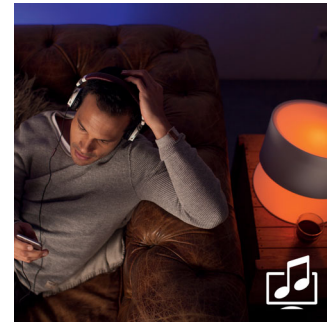

Requires a Philips Hue bridge

This product requires a connection to the Philips Hue bridge

Be creative with colors

Play with light and choose from 16 million colors to instantly change the look and

atmosphere of your room. Set the scene effortlessly with one touch of a button. Use a favourite photo and relive that special moment with splashes of light. Save your favourite light settings and recall them whenever you want with the tap of a finger

Sync with music and movies

Extend your TV viewing experience to the whole room or sync light to your favorite music and see how light reacts to the rhythm. Download the third party apps and discover the amazing things you can do with Philips Hue.