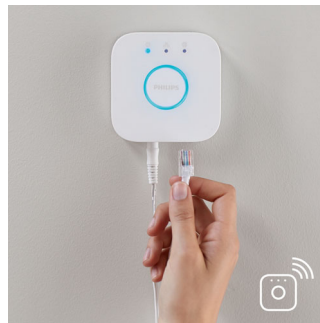

Requires a Philips Hue bridge

This product requires a connection to the Philips Hue bridge