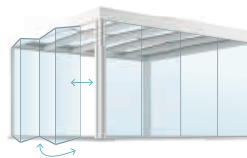

FOLDING DOORS

S. 75 TT / S. 60 TT

Smooth, quick and easy. The door panels neatly fold away either internally or externally and allow for a connected unified space between the indoors and outdoors.