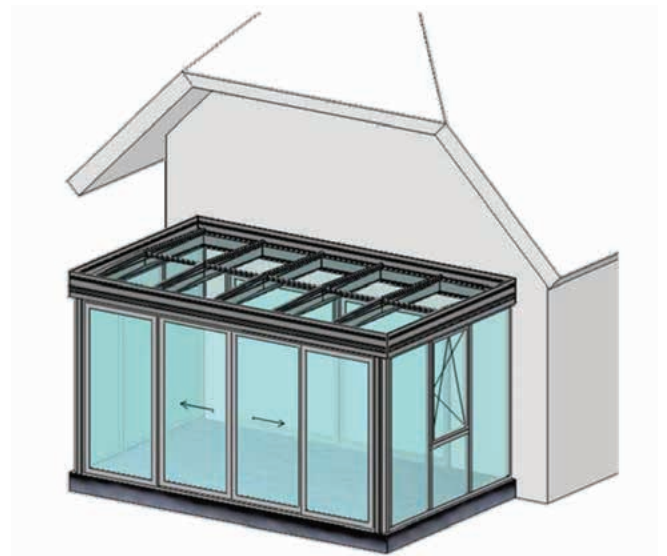

TECHNICAL FEATURES

Maximum depth 6000 mm

Primary alloy structure (extruded aluminium)

Available with insulated thermal break profiles

Certified wind load resistance

Water Tightness Certification

Prefabricated ready to assemble System