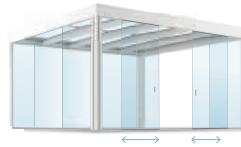

GLASS ENCLOSURE SYSTEM

Puro's structure is ideal to create a comfortable and livable environment all year round. The Sunroom glass systems gives you the possibility to choose the configuration that best suits your style and need: sliding or folding door, or motorised vertical sliding windows.

SLIDING DOORS

S. 150 TT / S. 70 TT

Thermal break, wide and functional, they are the best solution to enhance your conservatory and make it elegant and bright in a natural way, for a great traditional look.