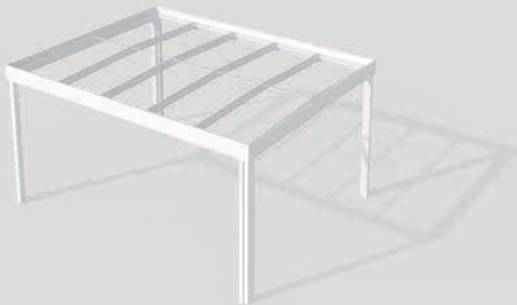

STANDARD SET UP

Its modularity and the many configurations available are fundamental elements: square or rectangular, with different glasses or finishes, Puro guarantees innovative design solutions with a strong personality.

SELF-SUPPORTING CONSERVATORY