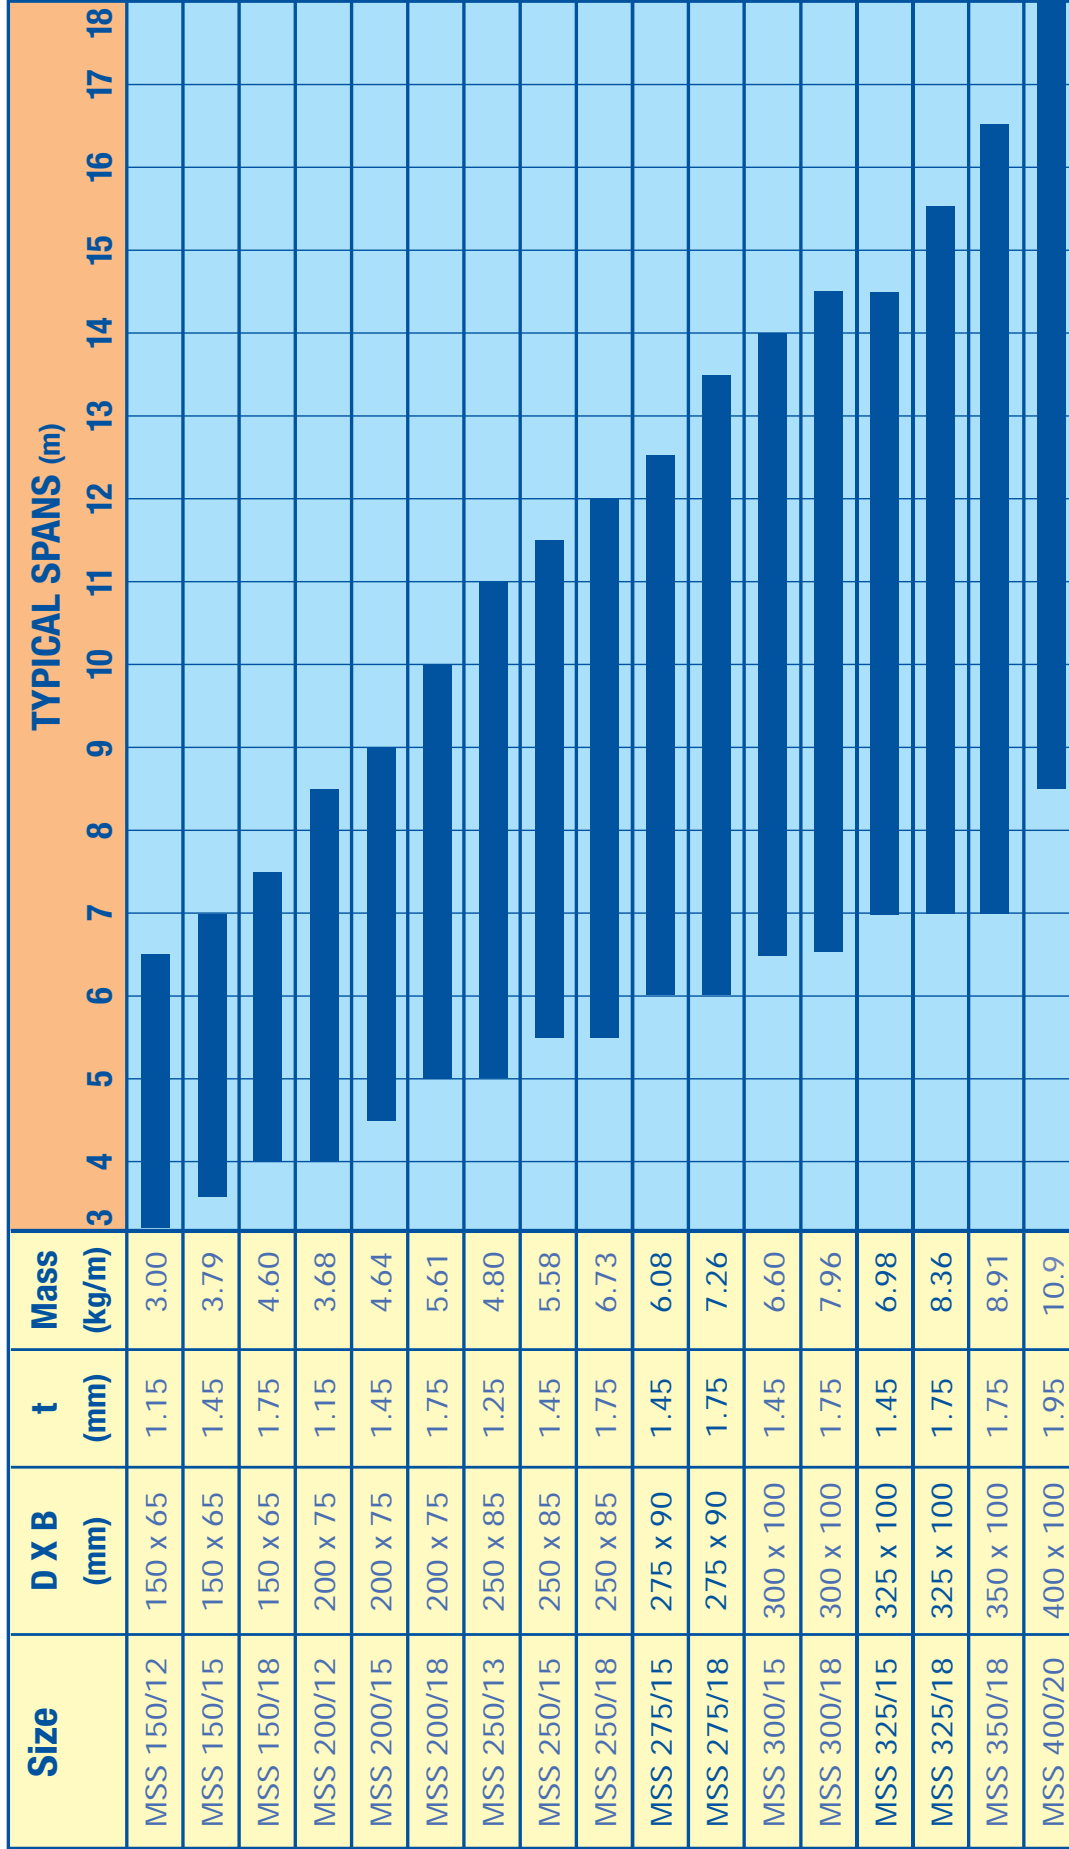

MSS Purlins Typical Usage Span Chart Guide

NOTE: This chart is a quick reference only. Each situation should be considered separately and designed using standard procedures FOR FURTHER INFORMATION AND ORDERS CONTACT METALCRAFT INDUSTRIES LTD.