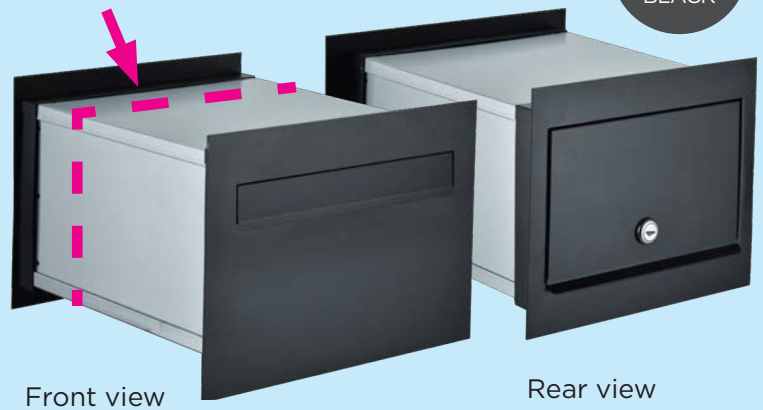

Extendable Brick or Block Letterbox Insert - Stainless Steel - LBRICKLNRSS

SIZE 24 x 24 x 23cm (internal box size)

STAINLESS STEEL

EXTENDABLE SLEEVE To fit brick or block letterboxes 23cm and up to 50cm

STYLISH Front & back plates with key lock

Extendable

Extendable Brick or Block Letterbox Insert - Stainless Steel - LBRICKLNRBL

SIZE 24 x 24 x 23cm (internal box size)

STAINLESS STEEL Powder Coated Black

EXTENDABLE SLEEVE To fit brick or block letterboxes 23cm and up to 50cm

STYLISH Front & back plates with key lock

Extendable

Small Parcel Box - LPARCELBOXBLSM - A safe keep for parcel with a push button lock

SIZE 51 x 31.8 x 50.5cm

GALVANISED STEEL Powder Coated

MAX SIZE OF PARCEL 45 x 20 x 28cm

PUSH BUTTON LOCK

KEY LOCK to open

Parcel Boxes

Large Parcel Box – Black

Designed to receive several parcel deliveries per day and keep them safely locked away.

SIZE 50 x 37.5 x 100cm

GALVANISED STEEL Powder Coated