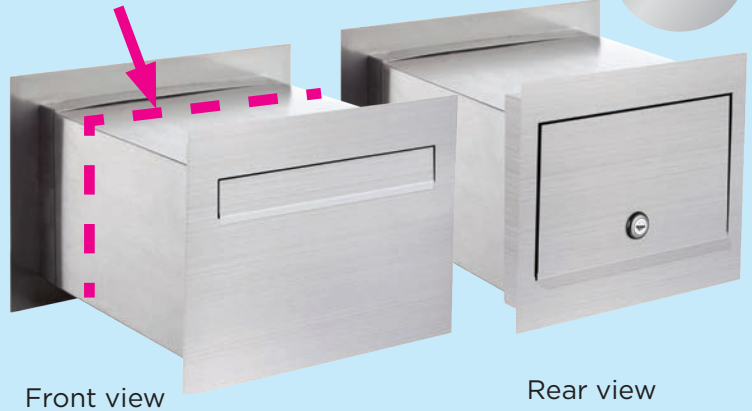

Extendable Brick or Block Letterbox Insert - Stainless Steel - LBRICKLNRSS

SIZE 24 x 24 x 23cm (internal box size)

STAINLESS STEEL

EXTENDABLE SLEEVE To fit brick or block letterboxes 23cm and up to 50cm

STYLISH Front & back plates with key lock

Extendable

Extendable Brick or Block Letterbox Insert - Stainless Steel - LBRICKLNRBL

SIZE 24 x 24 x 23cm (internal box size)

STAINLESS STEEL Powder Coated Black

EXTENDABLE SLEEVE To fit brick or block letterboxes 23cm and up to 50cm

STYLISH Front & back plates with key lock

Extendable

Small Parcel Box - LPARCELBOXBLSM - A safe keep for parcel with a push button lock

SIZE 51 x 31.8 x 50.5cm

GALVANISED STEEL Powder Coated

MAX SIZE OF PARCEL 45 x 20 x 28cm

PUSH BUTTON LOCK

KEY LOCK to open

Parcel Boxes

Large Parcel Box – Black

Designed to receive several parcel deliveries per day and keep them safely locked away.

SIZE 50 x 37.5 x 100cm

GALVANISED STEEL Powder Coated