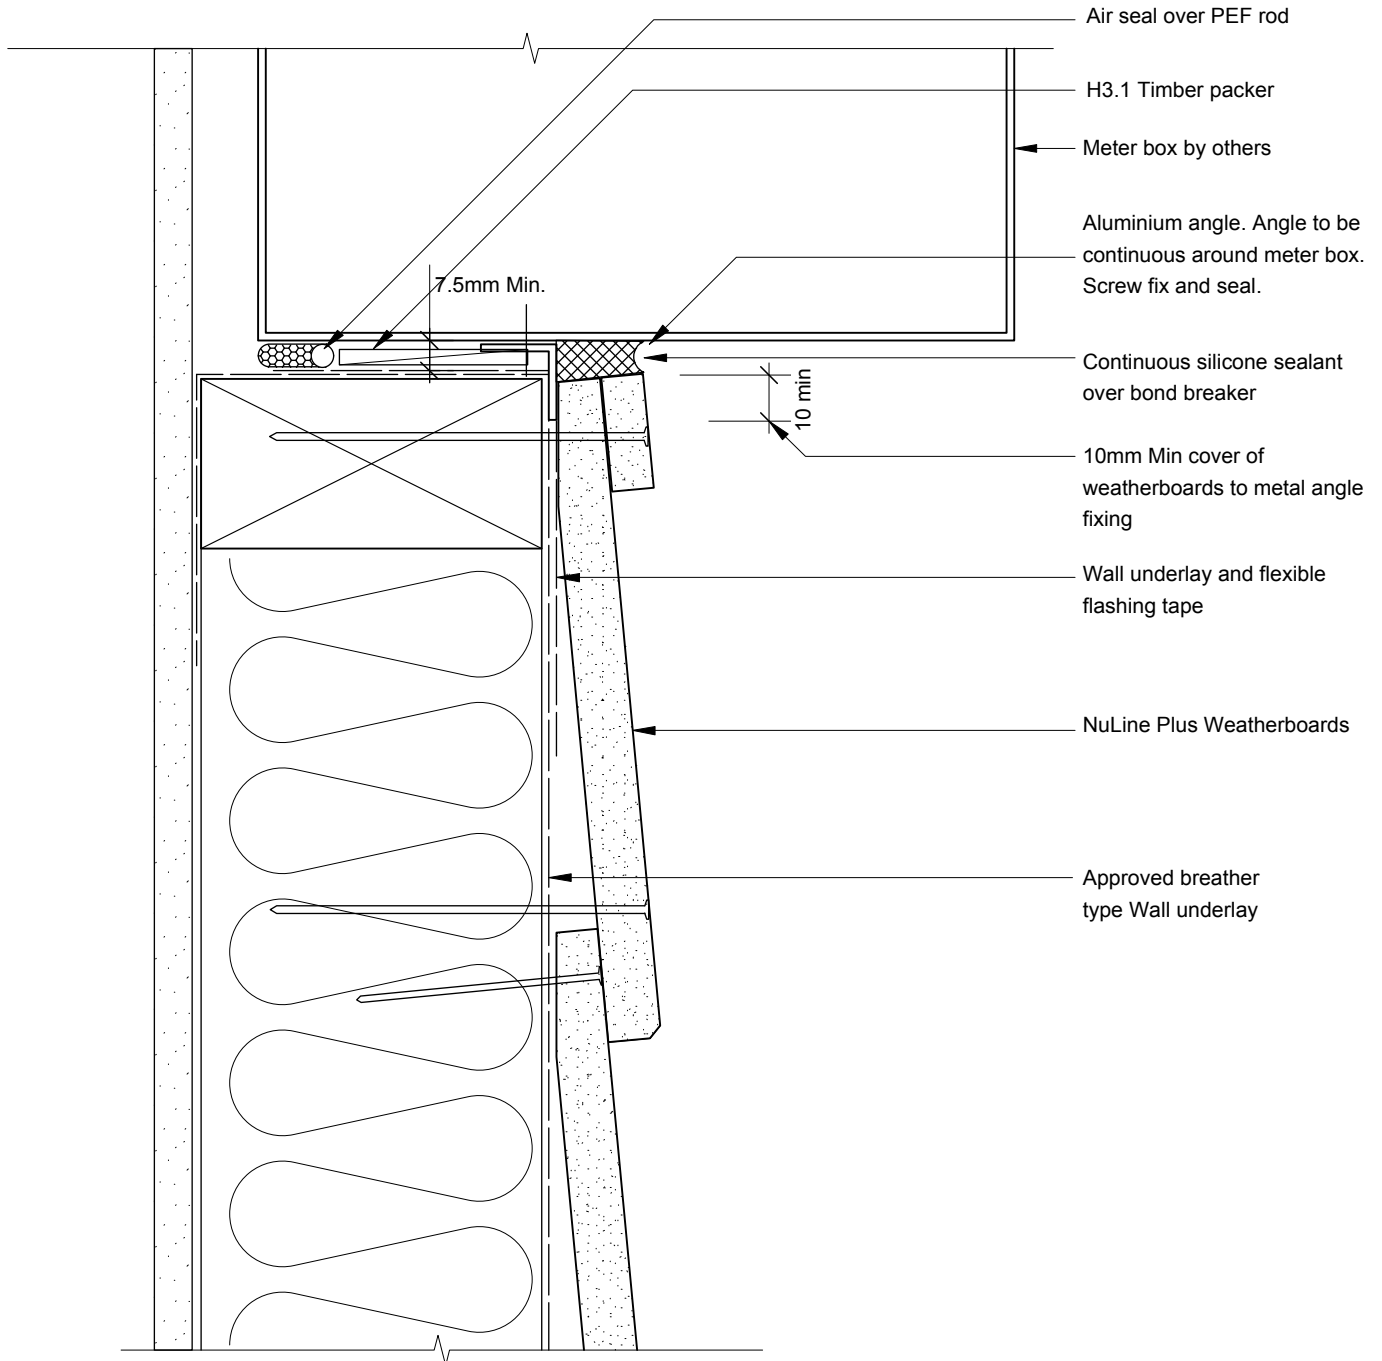

BGC**Fibre Cement**

PROFILE NuLine™ Plus Weatherboards

DATE Sep 2012

DETAIL Meter Box Sill
Direct Fixed

SCALE 1:2 @ A4

DETAIL NO. NU-14 D