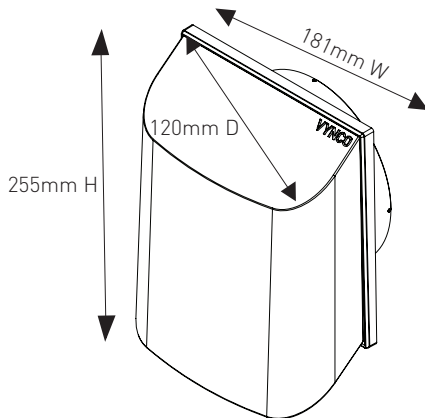

Square base allows for accurate scribing on weatherboard, linear and rough wall surfaces.

Single, slotted orientation base

Angle slotted mounting positions allow the product to be rotated slightly before final tightening to ensure a straight square finish.

Bird Prevention

Designed to prevent bird ingress into cowl.

Cowl Shape

Base and cowl combine to create positive water run-off angles ensuring water is expelled from the open areas and will not pool.

DIMENSIONS

Cowl Grille

Fixed Square Grille

Round Grille

REACHER COWL GRILLE

Code	Colour	Duct Size	Grille Type	Price excl.GST
VGR150CW	White	Ø 150mm	Cowl grille	\$60.00
VGR150CB	Black	Ø 150mm	Cowl grille	\$60.00

REACHER ROUND GRILLE

Code	Colour	Duct Size	Grille Type	Price excl.GST
VGR150RW	White	Ø 150mm	Round grille	\$25.00
VGR150RB	Black	Ø 150mm	Round grille	\$25.00

REACHER FIXED SQUARE GRILLE

Code	Colour	Duct Size	Grille Type	Price excl.GST
VGR150FW	White	Ø 150mm	Fixed square	\$22.00
VGR150FB	Black	Ø 150mm	Fixed square	\$22.00