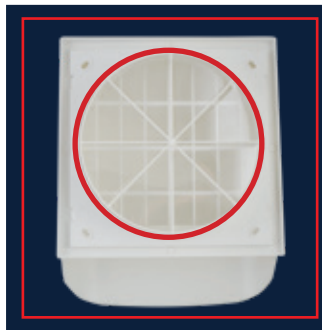

INTRODUCING THE REACHER GRILLES

Reacher Cowl Grille

UV Stable

Holds uniformity and colour when exposed to UV.

Unique design aesthetic, modern finish that is registered with IPONZ.

Silent back-draught shutter

No flapping noises to bother the end user.

Allows free-flow air out, but stops draughts coming back in.

Suits different installations

Reduced spigot length for back-to-back installation with a through wall fan.

Square base allows for accurate scribing on weatherboard, linear and rough wall surfaces.

Single, slotted orientation base

Angle slotted mounting positions allow the product to be rotated slightly before final tightening to ensure a straight square finish.

Bird Prevention

Designed to prevent bird ingress into cowl.

Cowl Shape

Base and cowl combine to create positive water run-off angles ensuring water is expelled from the open areas and will not pool.

DIMENSIONS