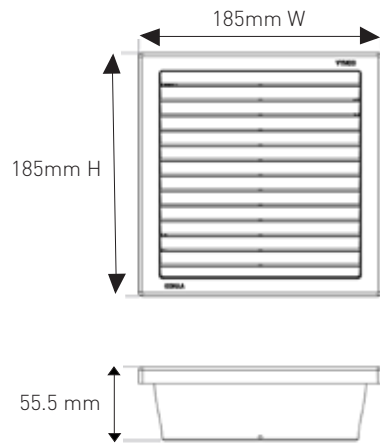

Fixed Square Grille