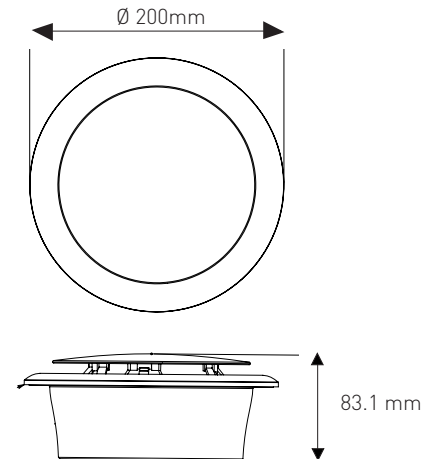

Round Grille

REACHER COWL GRILLE

Code	Colour	Duct Size	Grille Type	Price excl.GST
VGR150CW	White	Ø 150mm	Cowl grille	$60.00
VGR150CB	Black	Ø 150mm	Cowl grille	$60.00

REACHER ROUND GRILLE

Code	Colour	Duct Size	Grille Type	Price excl.GST
VGR150RW	White	Ø 150mm	Round grille	$25.00
VGR150RB	Black	Ø 150mm	Round grille	$25.00

REACHER FIXED SQUARE GRILLE

Code	Colour	Duct Size	Grille Type	Price excl.GST
VGR150FW	White	Ø 150mm	Fixed square	$22.00
VGR150FB	Black	Ø 150mm	Fixed square	$22.00