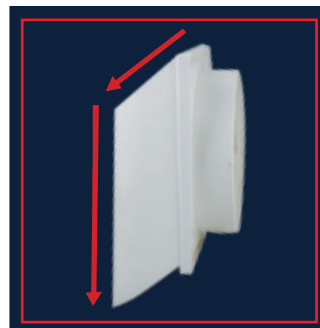

No flapping noises to bother the end user.

Allows free-flow air out, but stops draughts coming back in.

Suits different installations

Reduced spigot length for back-to-back installation with a through wall fan.

Square base allows for accurate scribing on weatherboard, linear and rough wall surfaces.

Single, slotted orientation base

Angle slotted mounting positions allow the product to be rotated slightly before final tightening to ensure a straight square finish.

Bird Prevention

Designed to prevent bird ingress into cowl.

Cowl Shape

Base and cowl combine to create positive water run-off angles ensuring water is expelled from the open areas and will not pool.

DIMENSIONS