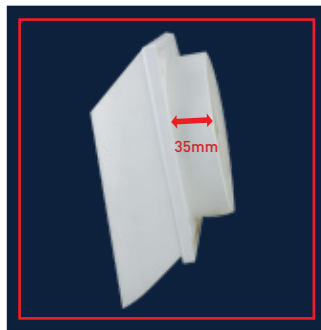

No flapping noises to bother the end user.

Allows free-flow air out, but stops draughts coming back in.

Suits different installations

Reduced spigot length for back-to-back installation with a through wall fan.

Square base allows for accurate scribing on weatherboard, linear and rough wall surfaces.

Single, slotted orientation base

Angle slotted mounting positions allow the product to be rotated slightly before final tightening to ensure a straight square finish.

Bird Prevention

Designed to prevent bird ingress into cowl.

Cowl Shape

Base and cowl combine to create positive water run-off angles ensuring water is expelled from the open areas and will not pool.

DIMENSIONS