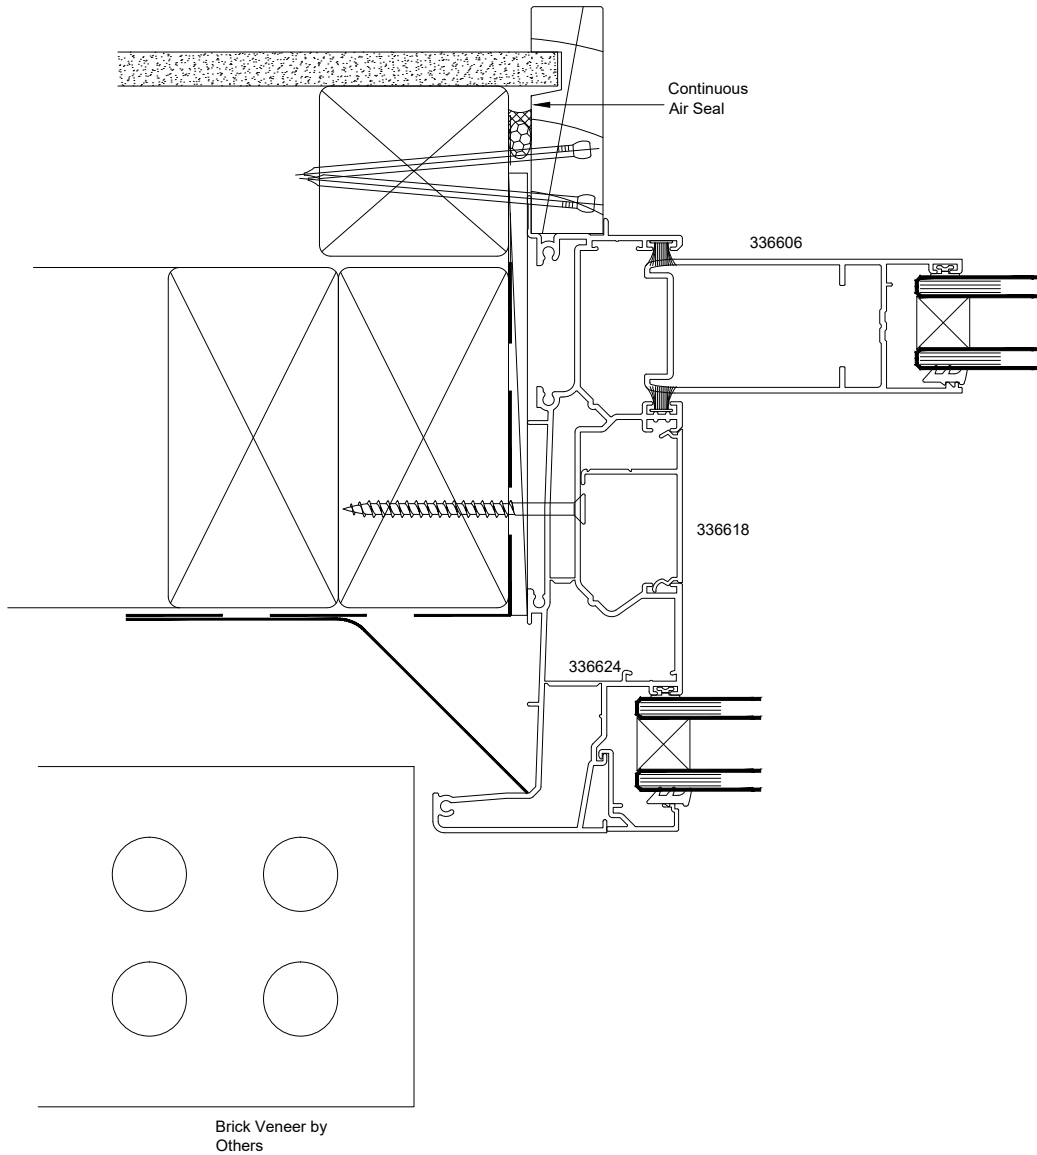

Pacific Architectural Suite (40mm platform)

Stacker Door - Cavity Fixed - Brick Veneer - Jamb
Chair Frame - -

QuickCode:A4DS6_CCJ

Jamb Detail

Fletcher Aluminium
Pacific Architectural Suite

0800 397 263

technical@altus.co.nz
www.designresource.co.nz