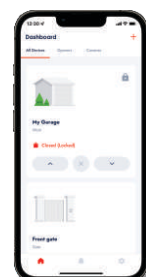

OVERHEAD HEAVY DUTY SECTIONAL DOOR OPENER

1400N DC HEAVY DUTY MOTOR

SOFT START AND SOFT CLOSE

BRIGHTER LONG LASTING LED AUTOMATIC LIGHTS

HEAVY DUTY ALUMINIUM CHAIN DRIVE STANDARD

SECURE TRI-TRAN+ PREMIUM REMOTES AND WIRELESS WALL BUTTON

7 YEAR 30,000 CYCLE WARRANTY*

PACKED WITH FEATURES YOU NEED

Use the Dominator App to control your opener anywhere[^], see who's using it and know if you left the garage door open.

Wireless Safety Beams automatically stop and reverse your door if there's someone or something in the way without the door hitting them.

Battery Backup gives peace of mind that your garage door will still operate with the power out.

All with a heavy Duty 1400N DC motor that can lift up to a 300Kg door and soft start/close to reduce stresses and increase the lifespan of heavier doors.

A SMARTER WAY TO CONTROL YOUR GARAGE DOOR~

With Smart Pro, Dominator's integrated Smart Phone Control Kit lets you control your garage door with your smart phone wherever you are in the world. With Real time alerts[^], Customisation, Activity log and more. Also compatible with Siri, Google Home & Alexa.

[^]Subject to cellular and WiFi connection and availability.

⁻For safety reasons, the installation of Safety Beams is required when a Garage Door can be operated by Smartphone. AS/NZS 60335.2.95:2012

SMART PRO HD OPENER | For a free measure and quote call 0800 DOMINATOR (366 462)

*10 year door & opener warranty not available for all door types. Regular servicing required. Talk to your Dealer for more details.

www.dominator.co.nz