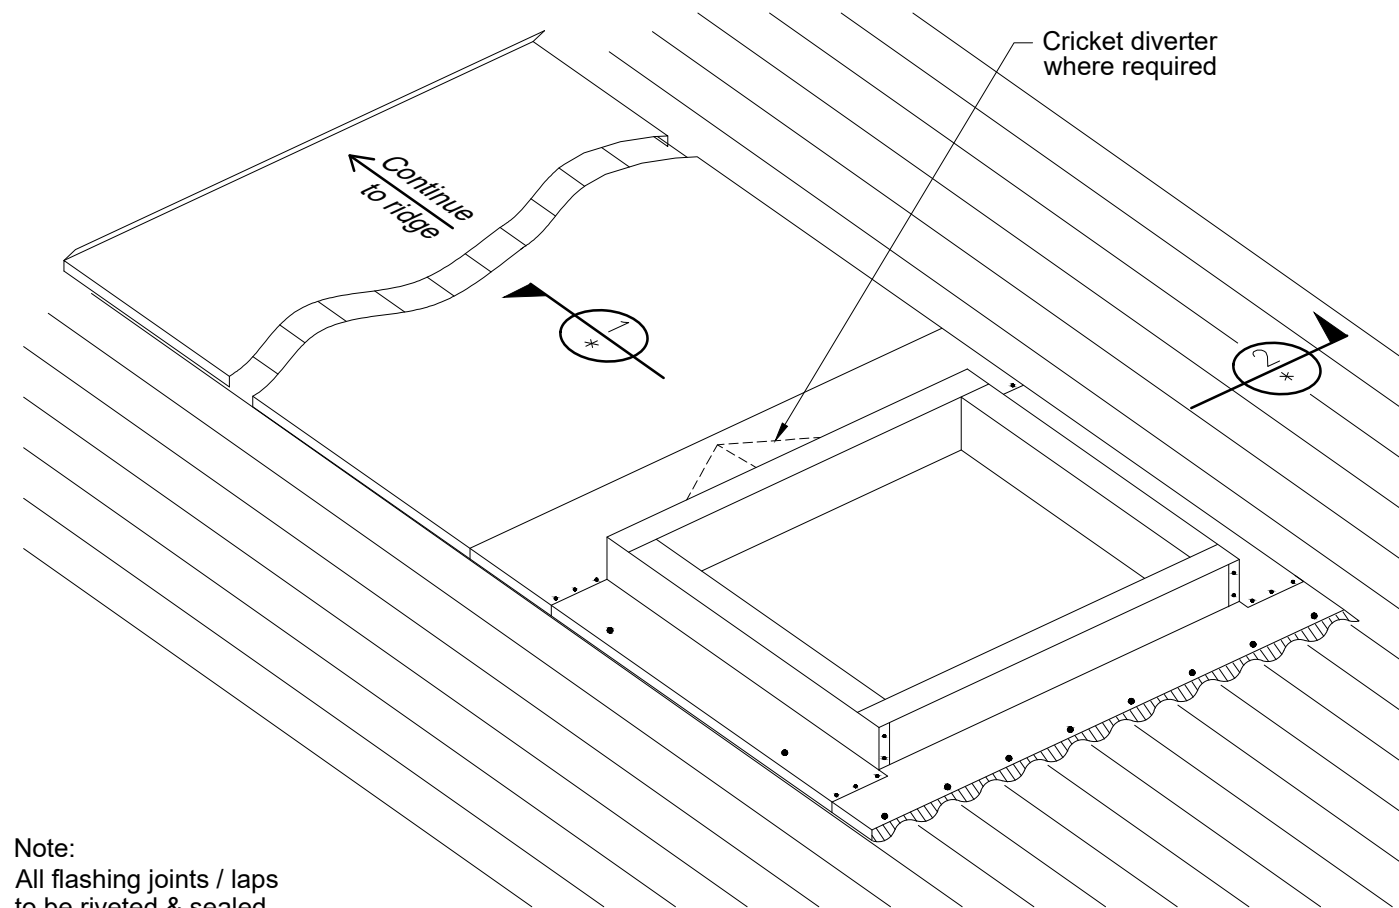

* Dimensions to be in accordance with NZBC Clause E2

Suitable for roof pitch 5° to 60°

Mega Roof Window (non-vent)			
Model No.	Daylight Dimension (mm)	Fixing Dimension (mm)	Overall Dimension (mm)
MRW1616	1535 x 1535	1635 x 1635	1660 x 1660
MRW2014	1890 x 1290	1990 x 1390	2015 x 1415
MRW2418	2275 x 1675	2375 x 1775	2400 x 1800
MRW3014	2890 x 1290	2990 x 1390	3015 x 1415

Not to scale, do not scale from drawing. All details are generic in nature and should be read in conjunction with the roofing manufacturers' standard penetration details.

ADLUX Industries Ltd. ©
 36 Olive Road, Penrose
 P.O. Box 13866, Auckland
 New Zealand.
 Ph: (09) 636 6866
 Fax: (09) 636 6846
 Email: sales@adlux.co.nz

MEGA ROOF WINDOW non-vent (Double Glazed)
CORRUGATED ROOFING PROFILE (Back Tray)
PITCH 5° TO 60°

DATE: 13/02/19

DWG No: MRW-CR-BT