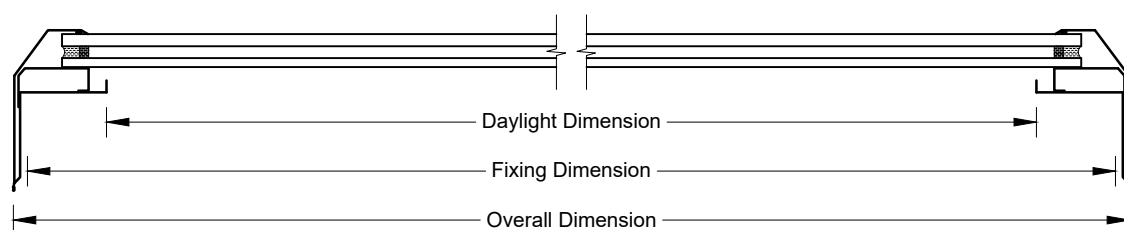

* Dimensions to be in accordance with NZBC Clause E2

Suitable for roof pitch 5° to 60°

Mega Roof Window (non-vent)			
Model No.	Daylight Dimension (mm)	Fixing Dimension (mm)	Overall Dimension (mm)
MRW1616	1535 x 1535	1635 x 1635	1660 x 1660
MRW2014	1890 x 1290	1990 x 1390	2015 x 1415
MRW2418	2275 x 1675	2375 x 1775	2400 x 1800
MRW3014	2890 x 1290	2990 x 1390	3015 x 1415

Not to scale, do not scale from drawing. All details are generic in nature and should be read in conjunction with the roofing manufacturers' standard penetration details.

ADLUX Industries Ltd. ©
 36 Olive Road, Penrose
 P.O. Box 13866, Auckland
 New Zealand.
 Ph: (09) 636 6866
 Fax: (09) 636 6846
 Email: sales@adlux.co.nz

MEGA ROOF WINDOW non-vent (Double Glazed)
CORRUGATED ROOFING PROFILE (Back Tray)
PITCH 5° TO 60°

DATE: 13/02/19

DWG No: MRW-CR-BT