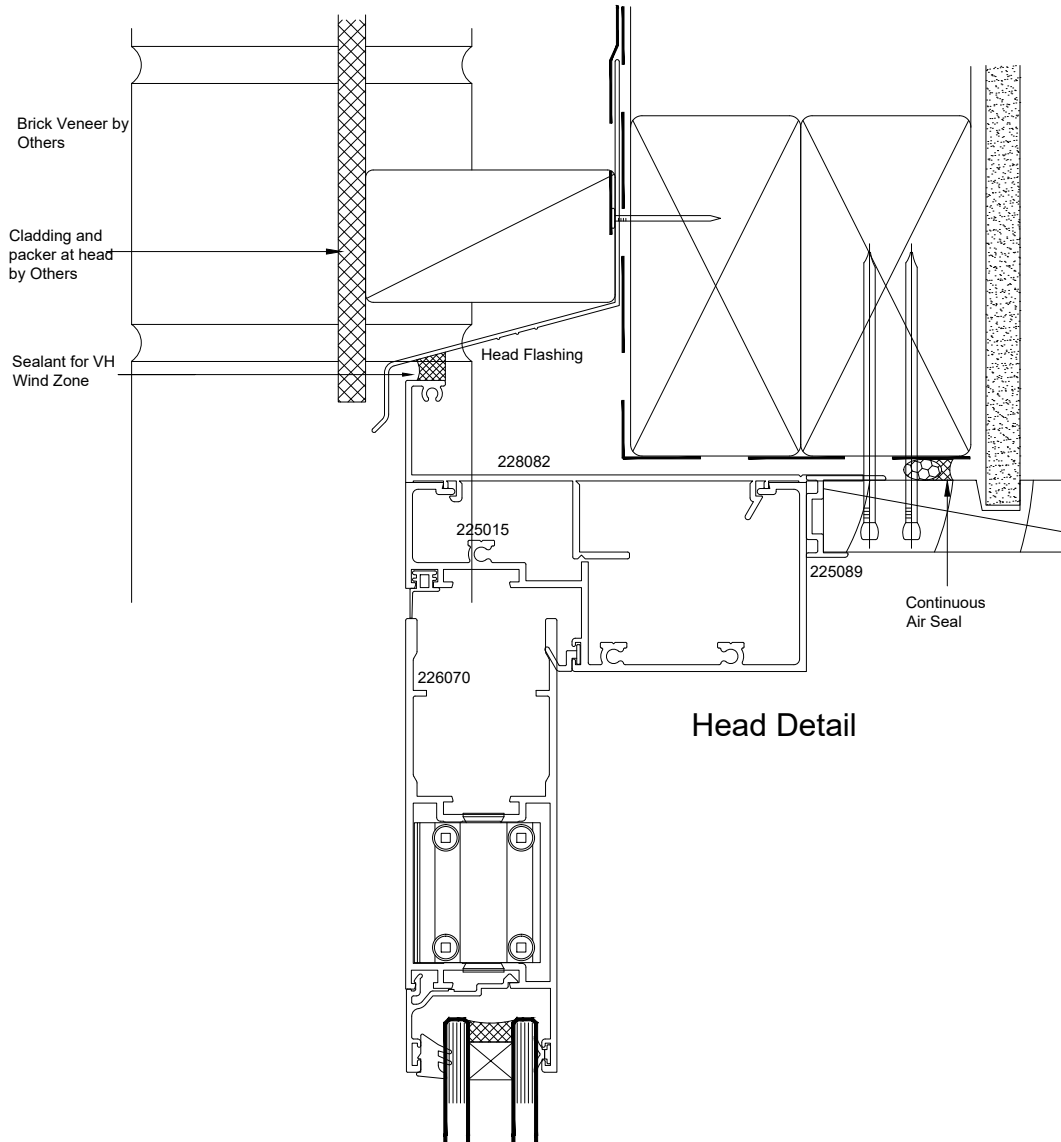

Atlantic High Performance Suite (48mm Platform)

Hinged Door - Cavity Fixed - Brick Veneer - Head
106 Frame - Light Cladding Above - Door Window Head

QuickCode:A1DF4_CCH

0800 397 263

technical@altus.co.nz
www.designresource.co.nz