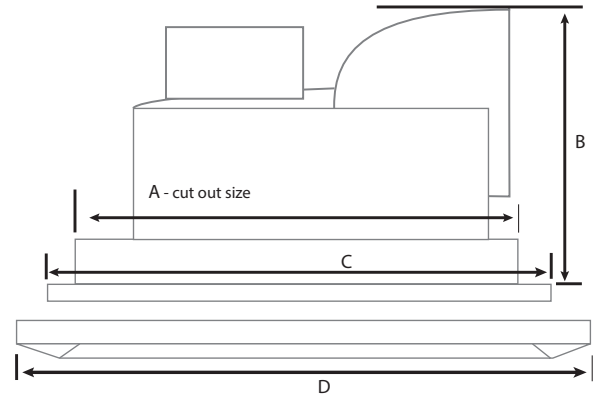

Simx WhisperVent 100 - Silver

Simx WhisperVent 100 - White

Simx WhisperVent 150 - White

DIMENSION INFORMATION (MM)

| Model | A | B | C | D |
|-----------------|-----|-----|-----|-----|
| WhisperVent 100 | 245 | 240 | 280 | 290 |
| WhisperVent 150 | 315 | 330 | 355 | 370 |