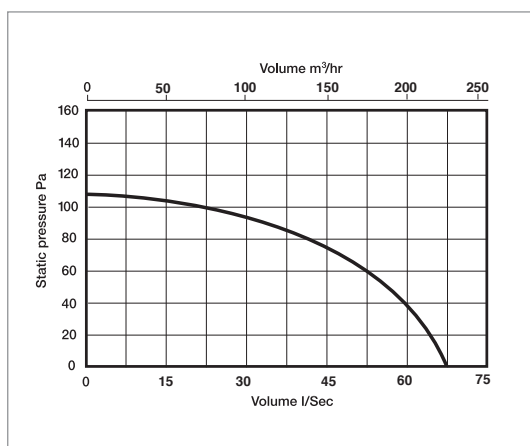

Simx WhisperVent 100 - Silver

Simx WhisperVent 100 - White

Simx WhisperVent 150 - White

DIMENSION INFORMATION (MM)

| Model | A | B | C | D |
|-----------------|-----|-----|-----|-----|
| WhisperVent 100 | 245 | 240 | 280 | 290 |
| WhisperVent 150 | 315 | 330 | 355 | 370 |

TECHNICAL SPECIFICATION & PERFORMANCE DATA

| Model | WhisperVent 100 | WhisperVent 150 |
|---------------------|-------------------------------|--------------------------------|
| Power | 220 - 240V | 220 - 240V |
| Fan Performance | 63 l/s, 225m ³ /hr | 101 l/s, 364m ³ /hr |
| Fan Wattage | 30W | 42W |
| Maximum Pressure | 105 Pa | 145 Pa |
| Fan Speed | 2500 RPM | 2500 RPM |
| Sound Level | 38 dB(A) | 44 dB(A) |
| Max. Operating Temp | 40°C | 40°C |
| IP Rating | IPX4 | IPX4 |