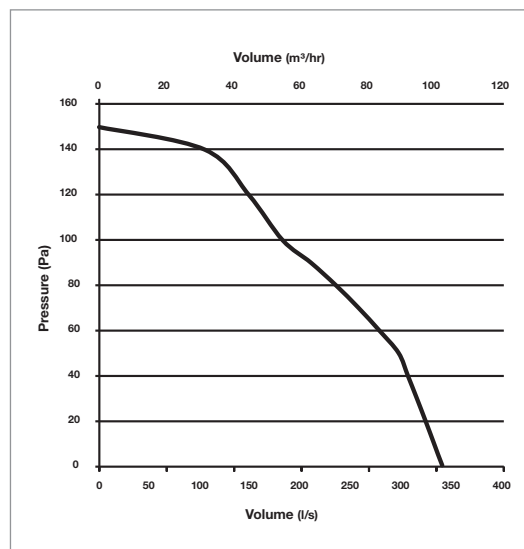

Performance - WhisperVent 150