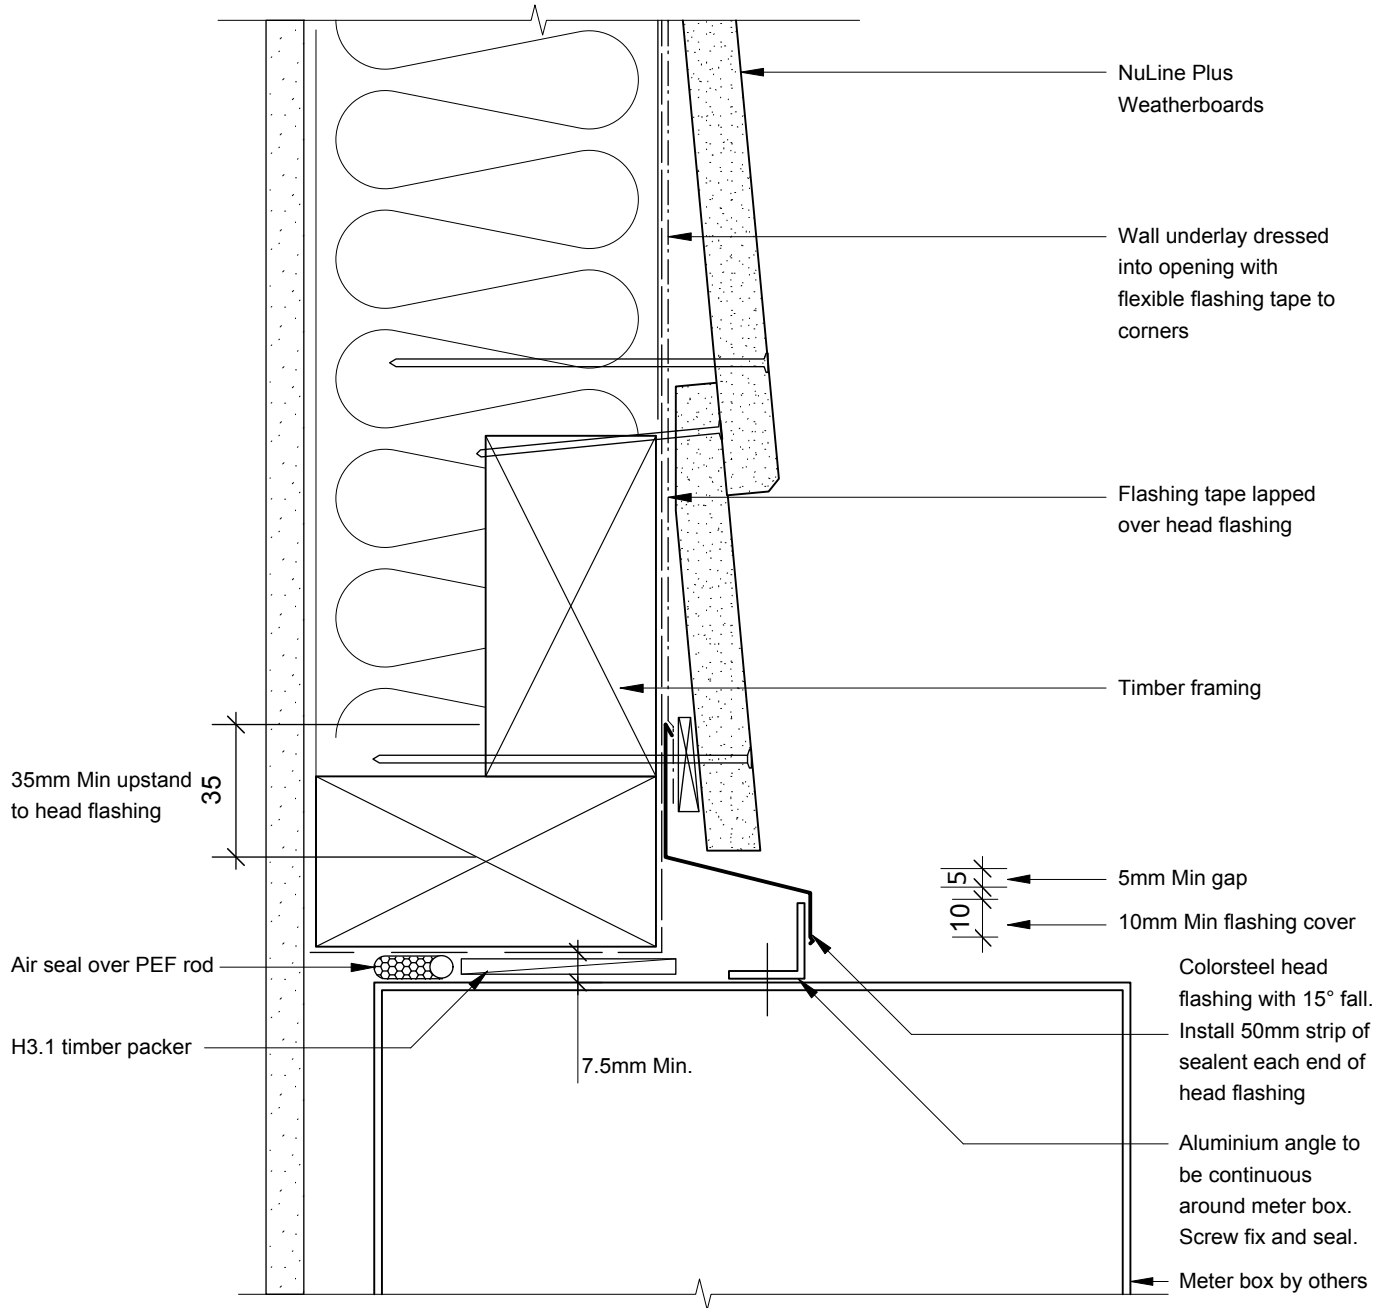

BGC

Fibre Cement

PROFILE NuLine™ Plus Weatherboards

DATE Sep 2012

DETAIL Meter Box Head
Direct Fixed

SCALE 1:2 @ A4

DETAIL NO. NU-13 D