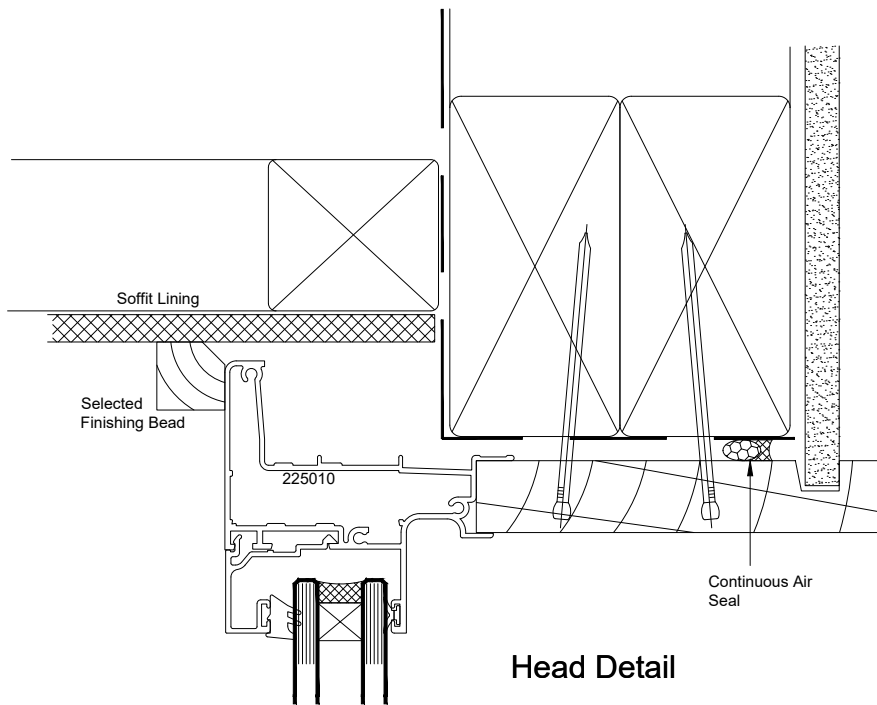

Atlantic High Performance Suite (48mm Platform)

Hinged Door - Cavity Fixed - Brick Veneer - Head
Flanged Frame - Soffit at Head - Fixed Overlite Head

QuickCode:A1DF4_CCH

Head Detail

0800 397 263

technical@altus.co.nz
www.designresource.co.nz