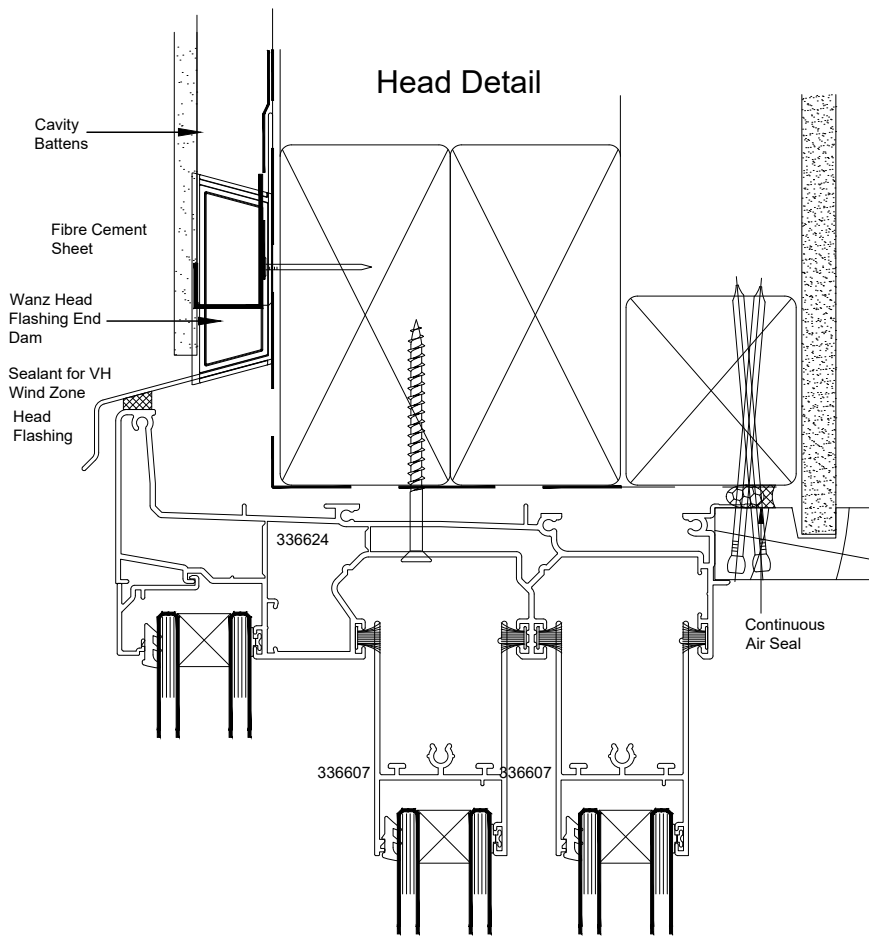

Pacific Architectural Suite (40mm platform)

Stacker Door - Cavity Fixed - Fibre Cement Sheet - Head
159 Frame - - Fixed Overlite Head

QuickCode:A4DS6_CGH

0800 397 263

technical@altus.co.nz
www.designresource.co.nz