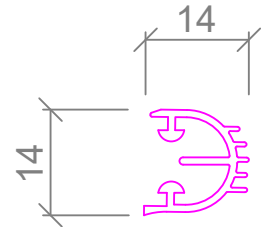

ASL RP310Si
RP310Si SILICON
RUBBER SEAL
(SUITS ASL 903)