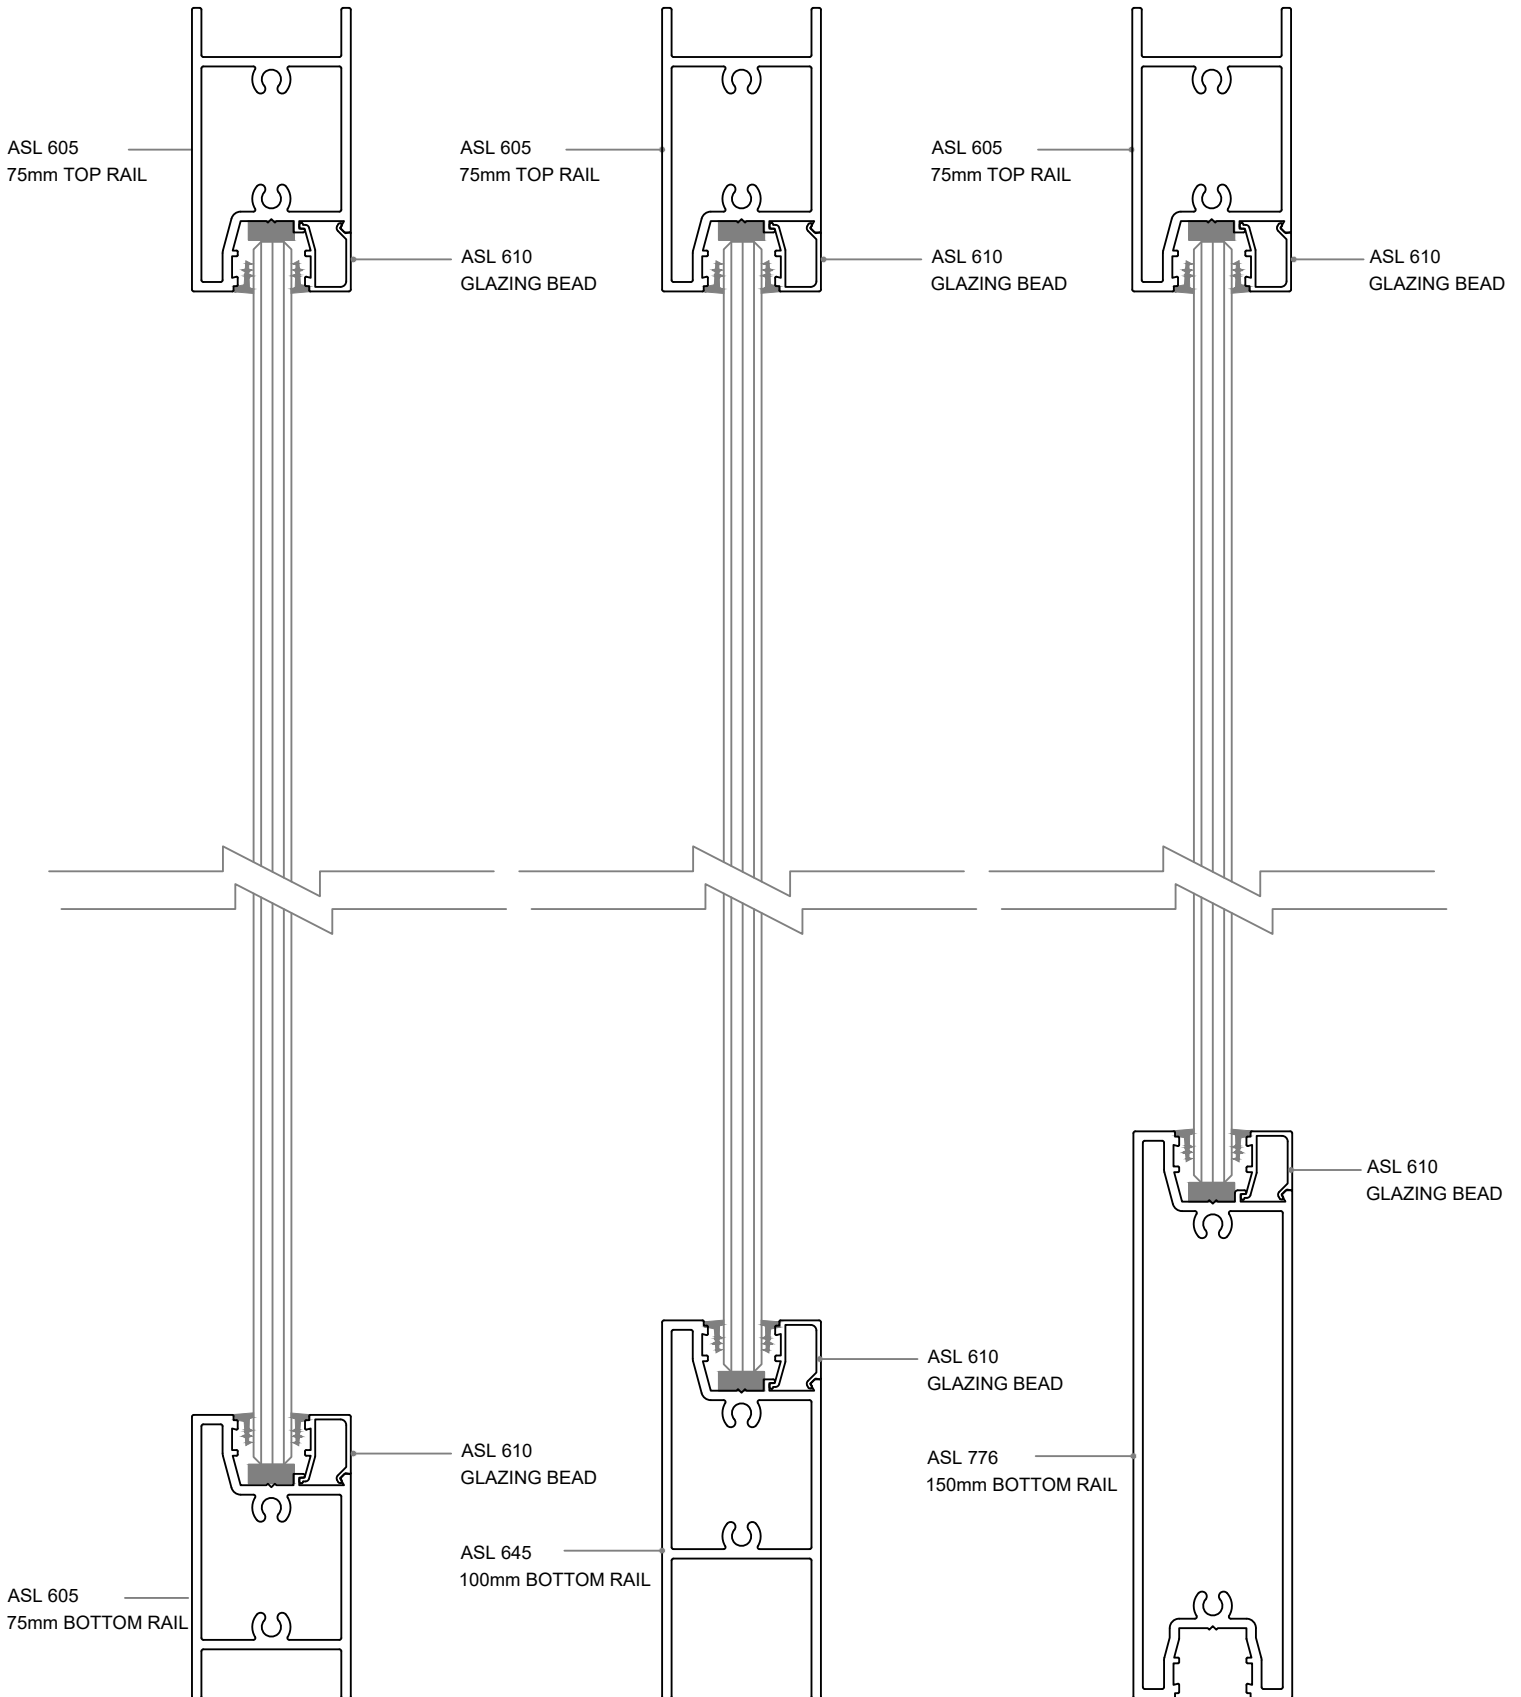

Standard Elevation - 75mm Profiles

75mm Profiles - 75mm Top Rail - Vertical Options

75mm Stiles - Hinged Pivot & Sliding

HINGED DOOR

PIVOT DOOR

SLIDING DOOR

Standard Elevation - 100mm Profiles

100mm Profiles - 100mm Top Rail - Vertical Options