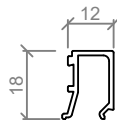

ASL 655
100mm HINGE STILE

ASL 660
100mm LOCKSET STILE

ASL 665
100mm CLOSING STILE

ASL 776
150mm TRANSOM &
BOTTOM RAIL

ASL 452
125mm TOP & BOTTOM RAIL

ASL 673
125mm HINGE STILE

ASL 672
125mm LOCKSET STILE

ASL 450
45mm LOCKSET STILE

ASL 451
45mm TOP & BOTTOM RAIL

ASL 453
45mm TRANSOM

ASL 640
INFILL FOR LOCKSET STILE

ASL 610
GLAZING BEAD

Standard Elevation - 45mm Profiles

45mm Profiles - 45mm Top Rail - Vertical Options

45mm Profiles - 45mm Hinged & Lockbox

Standard Elevation - 75mm Profiles

75mm Profiles - 75mm Top Rail - Vertical Options

75mm Stiles - Hinged Pivot & Sliding

HINGED DOOR

PIVOT DOOR

SLIDING DOOR

Standard Elevation - 100mm Profiles

100mm Profiles - 100mm Top Rail - Vertical Options