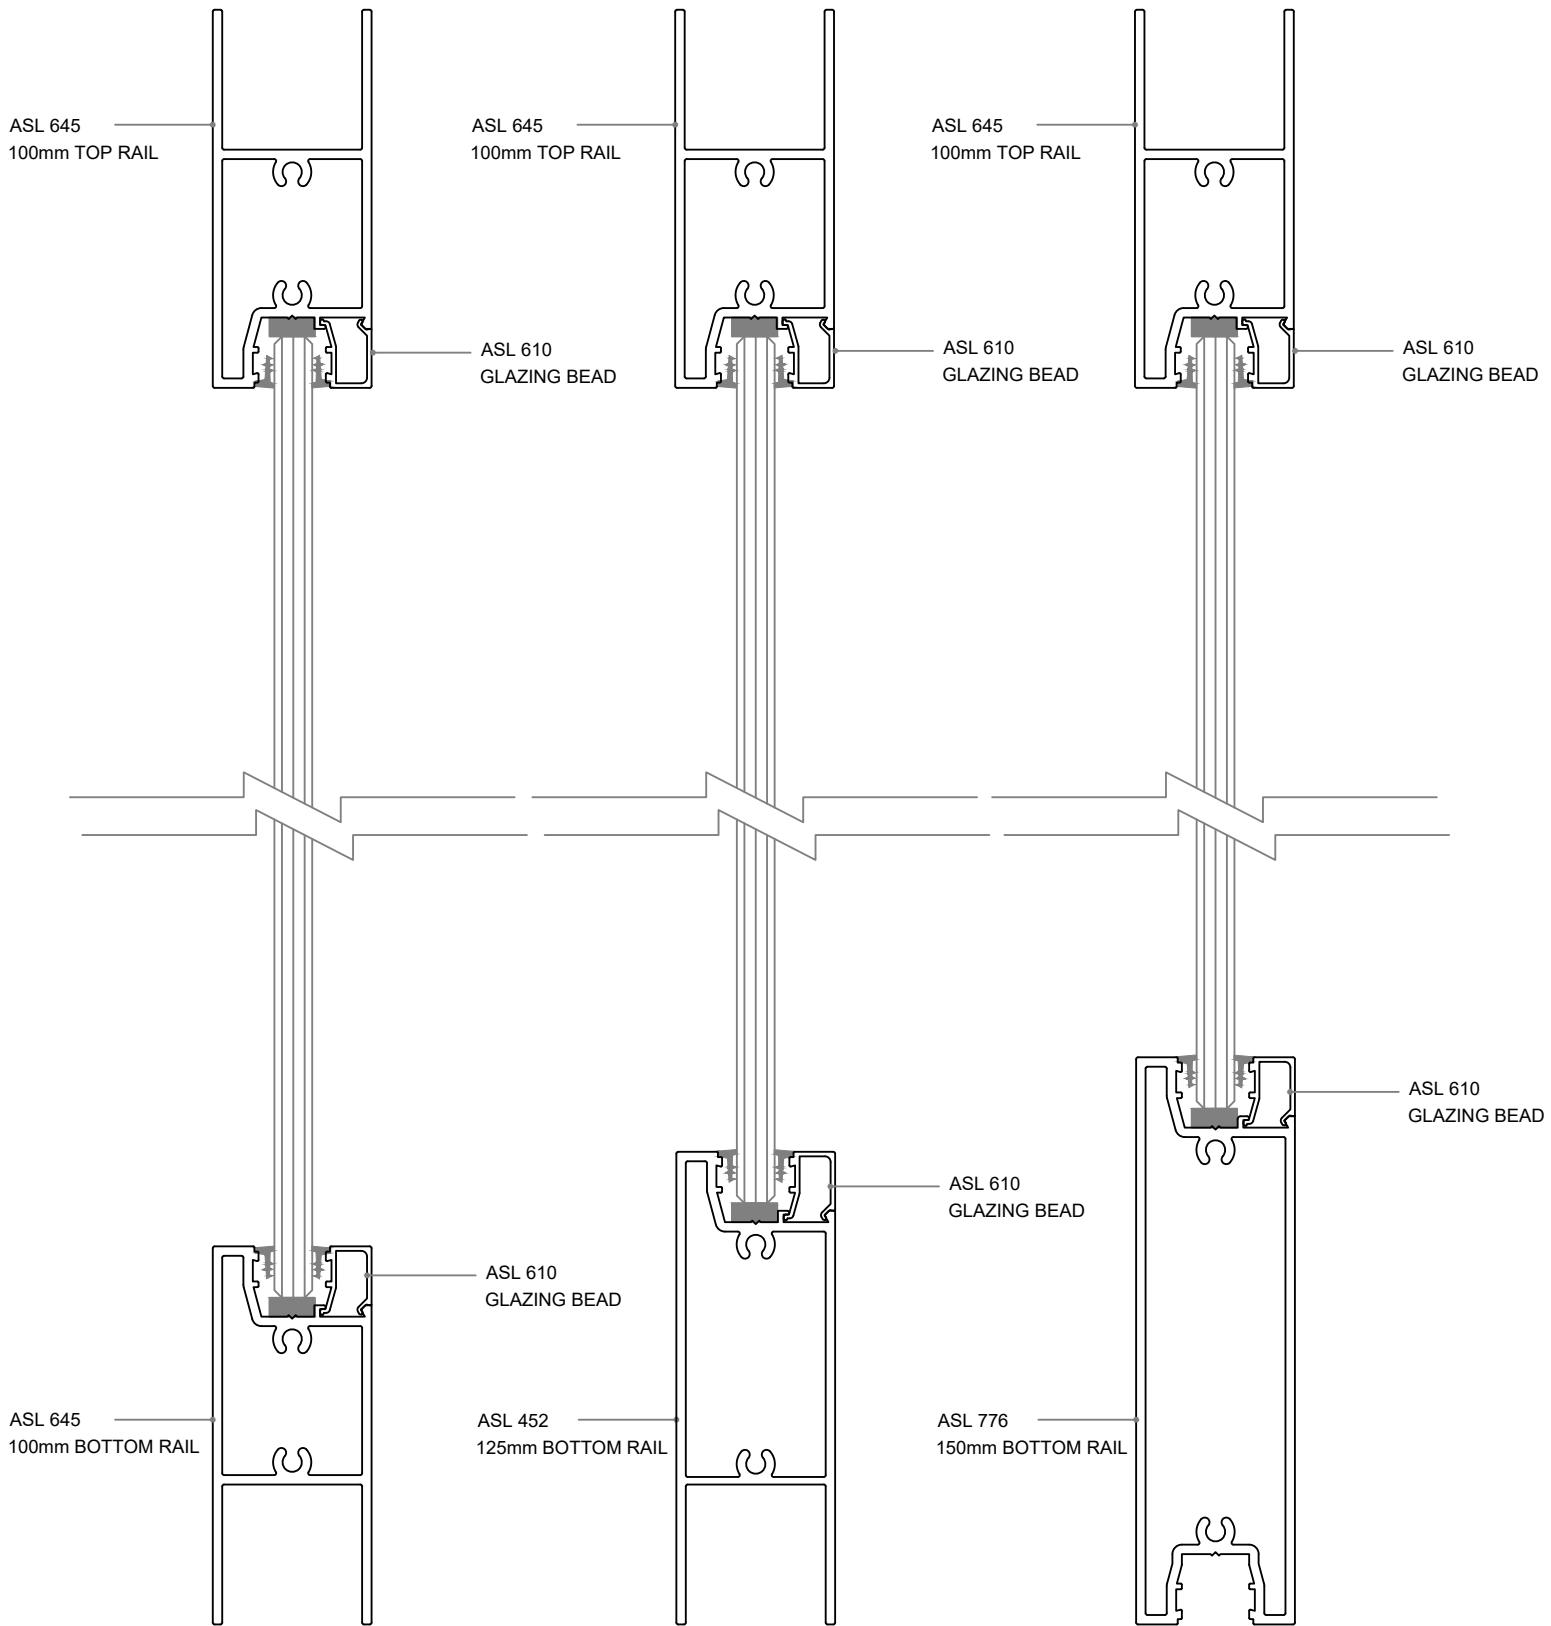

Standard Elevation - 75mm Profiles

75mm Profiles - 75mm Top Rail - Vertical Options

75mm Stiles - Hinged Pivot & Sliding

HINGED DOOR

PIVOT DOOR

SLIDING DOOR

Standard Elevation - 100mm Profiles

100mm Profiles - 100mm Top Rail - Vertical Options