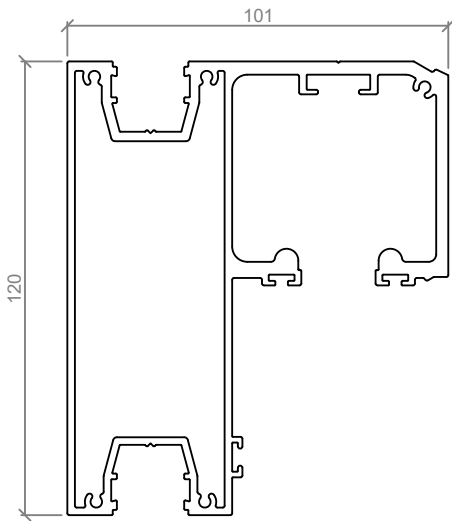

Standard Sliding Suites Profiles - Suits All ASL Systems

ASL 360
TOP ROLLER TRACK WITH FIXED GLAZING