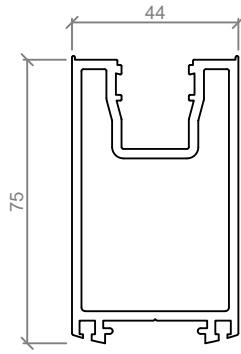

ASL 620
75mm LOCKSET STILE