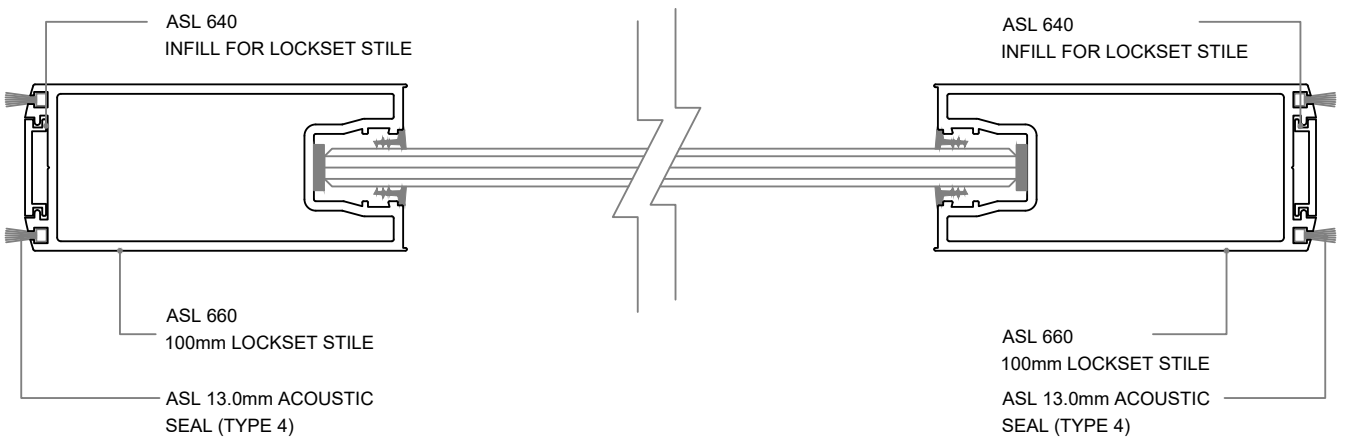

Standard Elevation - 75mm Profiles

75mm Profiles - 75mm Top Rail - Vertical Options

75mm Stiles - Hinged Pivot & Sliding

HINGED DOOR

PIVOT DOOR

SLIDING DOOR

Standard Elevation - 100mm Profiles

100mm Profiles - 100mm Top Rail - Vertical Options

100mm Stiles - Hinged Pivot & Sliding

HINGED DOOR

PIVOT DOOR

SLIDING DOOR

Standard Elevation - 125mm Profiles

HINGED DOOR

PIVOT DOOR

SLIDING DOOR