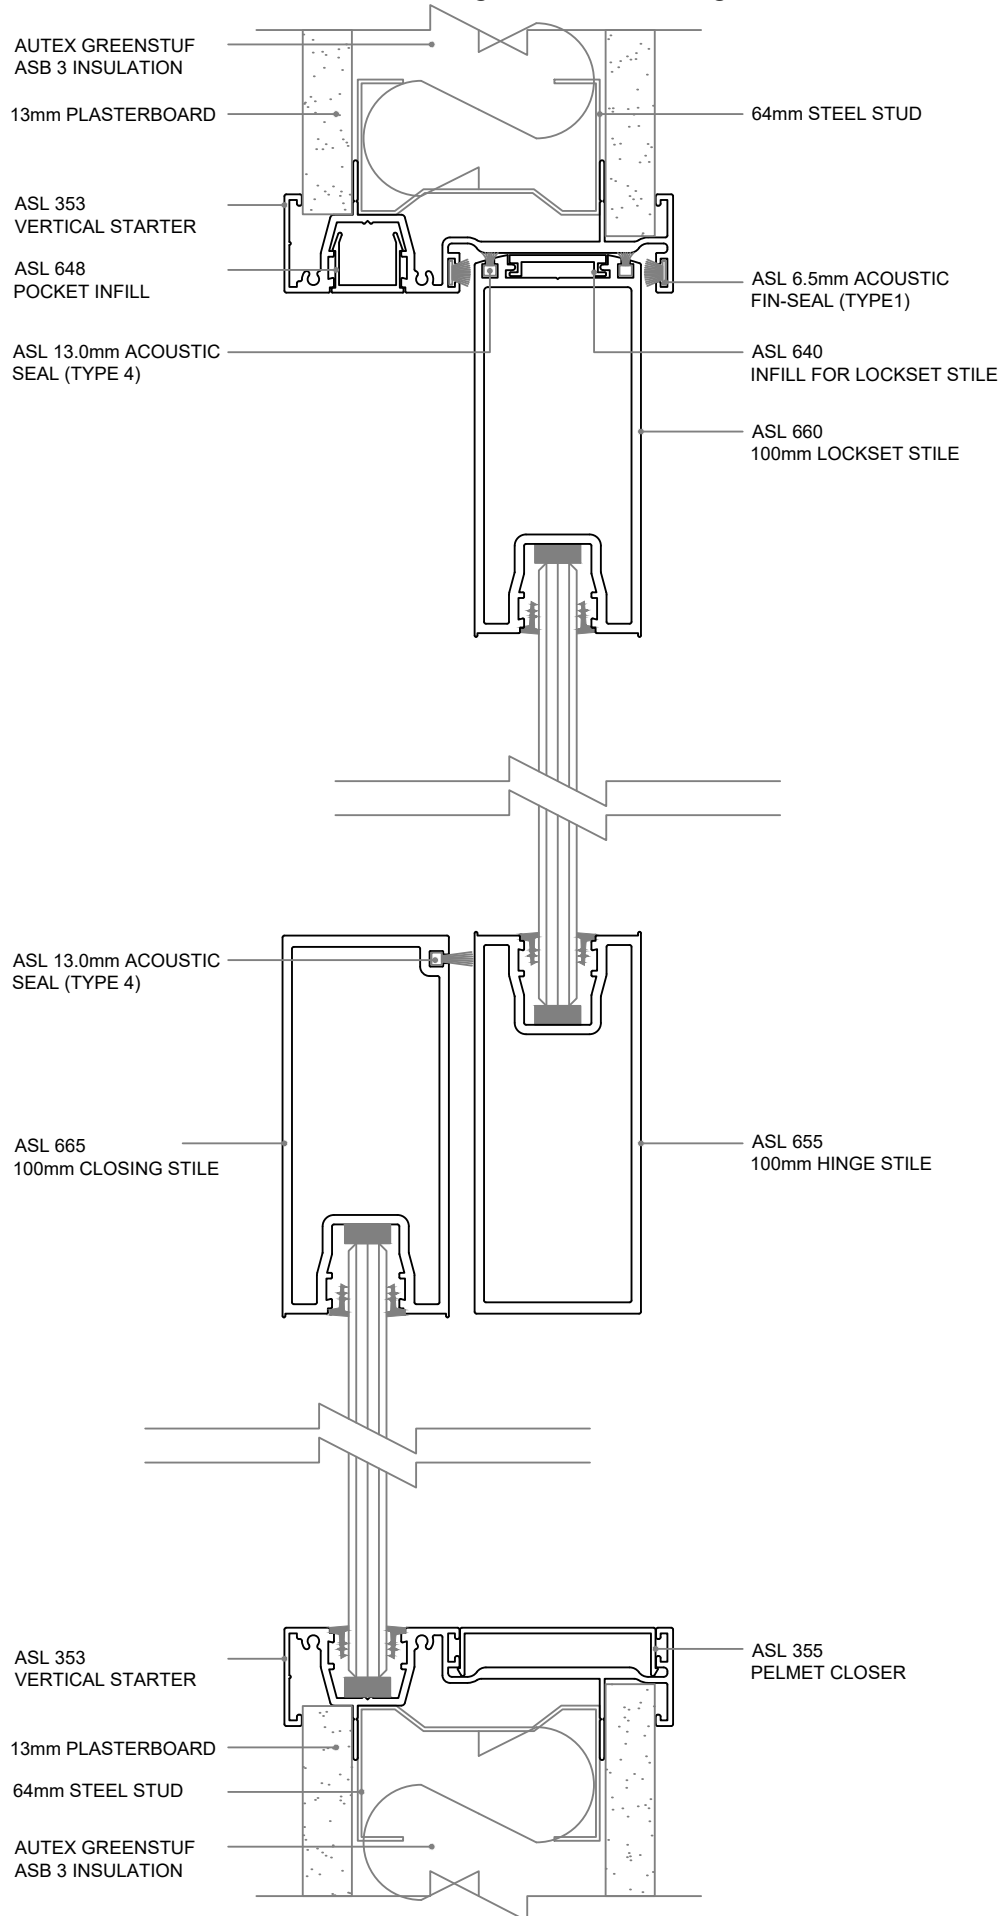

Standard Details - Top Hung Sliding Door, Fixed Panel

Standard Details - Opening & Door Panel

Standard Details - 64mm Steel Stud, Sliding Door, Fixed Glazing

Standard Elevation - Double Sliding Doors with Fixed Glazing