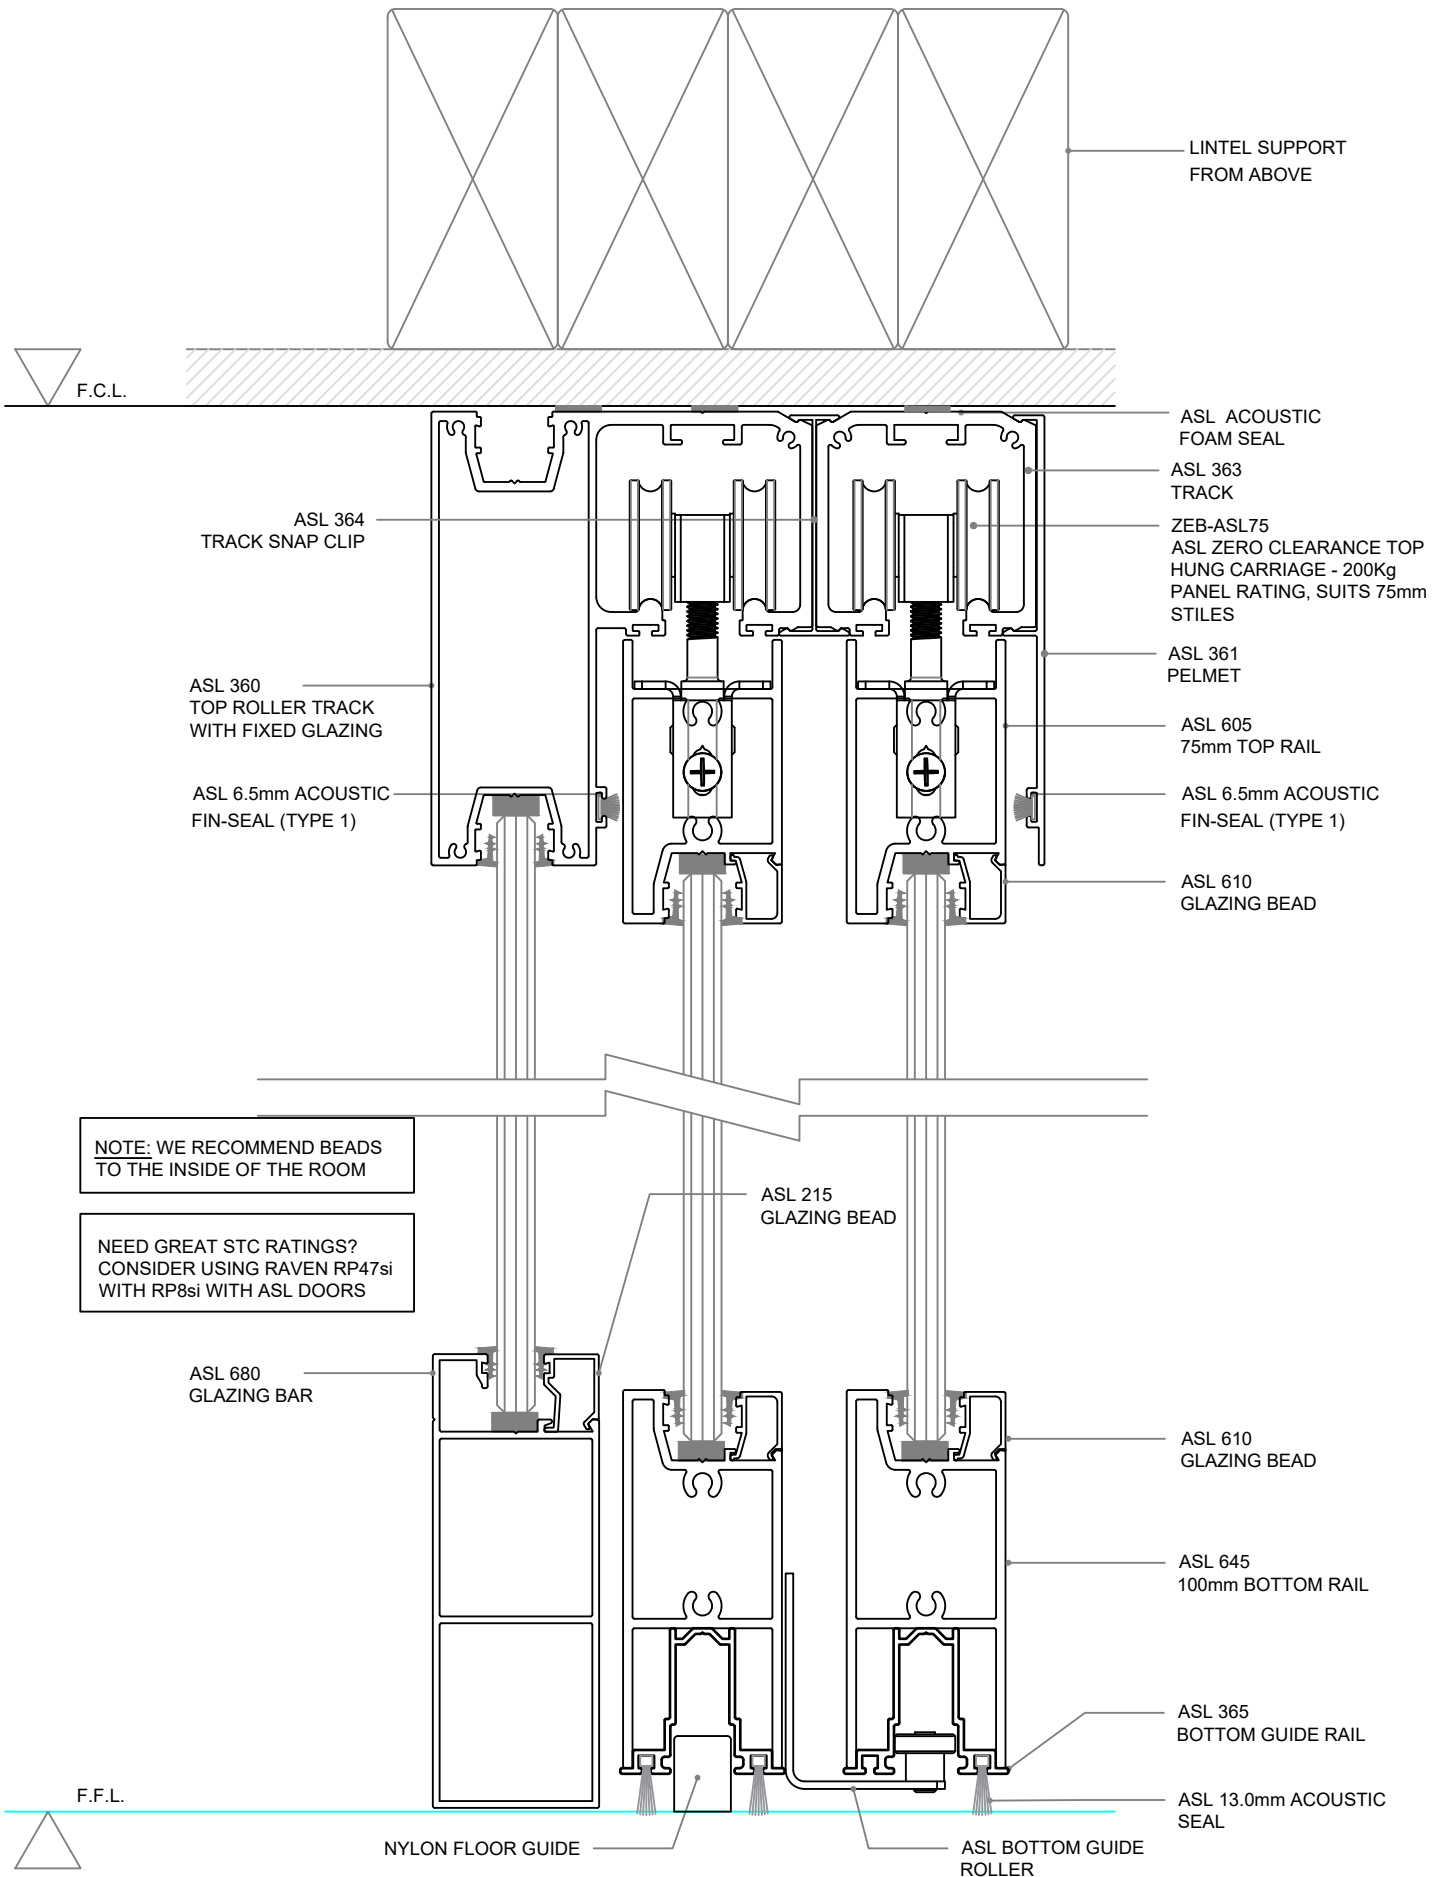

Standard Details - Top Hung Sliding Door, Fixed Panel

Standard Details - Opening & Door Panel

Standard Details - 64mm Steel Stud, Sliding Door, Fixed Glazing

Standard Elevation - Double Sliding Doors with Fixed Glazing

Standard Details - Bottom Roller Stacking Doors - Mating Head

Standard Details - Bottom Roller Stacking Doors - Mating Head Guide

INTERLOCKERS

VERTICAL END WALL

Standard Elevation - Single Sliding Door

Standard Details - Single Sliding Door - Top Track