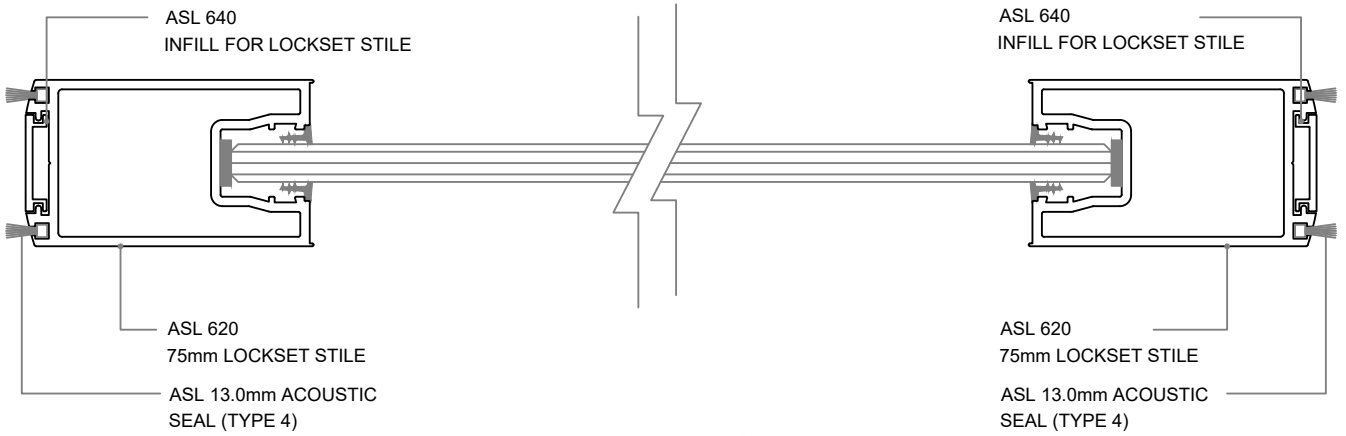

Standard Elevation - 75mm Profiles

75mm Profiles - 75mm Top Rail - Vertical Options

75mm Stiles - Hinged Pivot & Sliding

HINGED DOOR

PIVOT DOOR

SLIDING DOOR

Standard Elevation - 100mm Profiles

100mm Profiles - 100mm Top Rail - Vertical Options

100mm Stiles - Hinged Pivot & Sliding

HINGED DOOR

PIVOT DOOR

SLIDING DOOR

Standard Elevation - 125mm Profiles

HINGED DOOR

PIVOT DOOR

SLIDING DOOR