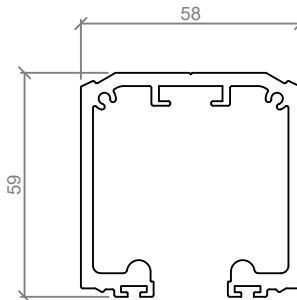

100mm Stiles - Hinged Pivot & Sliding

HINGED DOOR

PIVOT DOOR

SLIDING DOOR

Standard Elevation - 125mm Profiles

HINGED DOOR

PIVOT DOOR

SLIDING DOOR

ASL 353
VERTICAL STARTER

ASL 355
VERTICAL CLOSER

ZEB-ASL100
ASL ZERO CLEARANCE TOP
HUNG CARRIAGE - 200Kg PANEL
RATING, SUITS 100mm STILES

ASL 365
BOTTOM ROLLER GUIDE
& RP8 RAVEN SEAL RECIEVER

ASL 364
TRACK JOINER CLIP

Standard Details - Top Hung Sliding Door, Fixed Panel

Standard Details - Opening & Door Panel

Standard Details - 64mm Steel Stud, Sliding Door, Fixed Glazing

Standard Elevation - Double Sliding Doors with Fixed Glazing