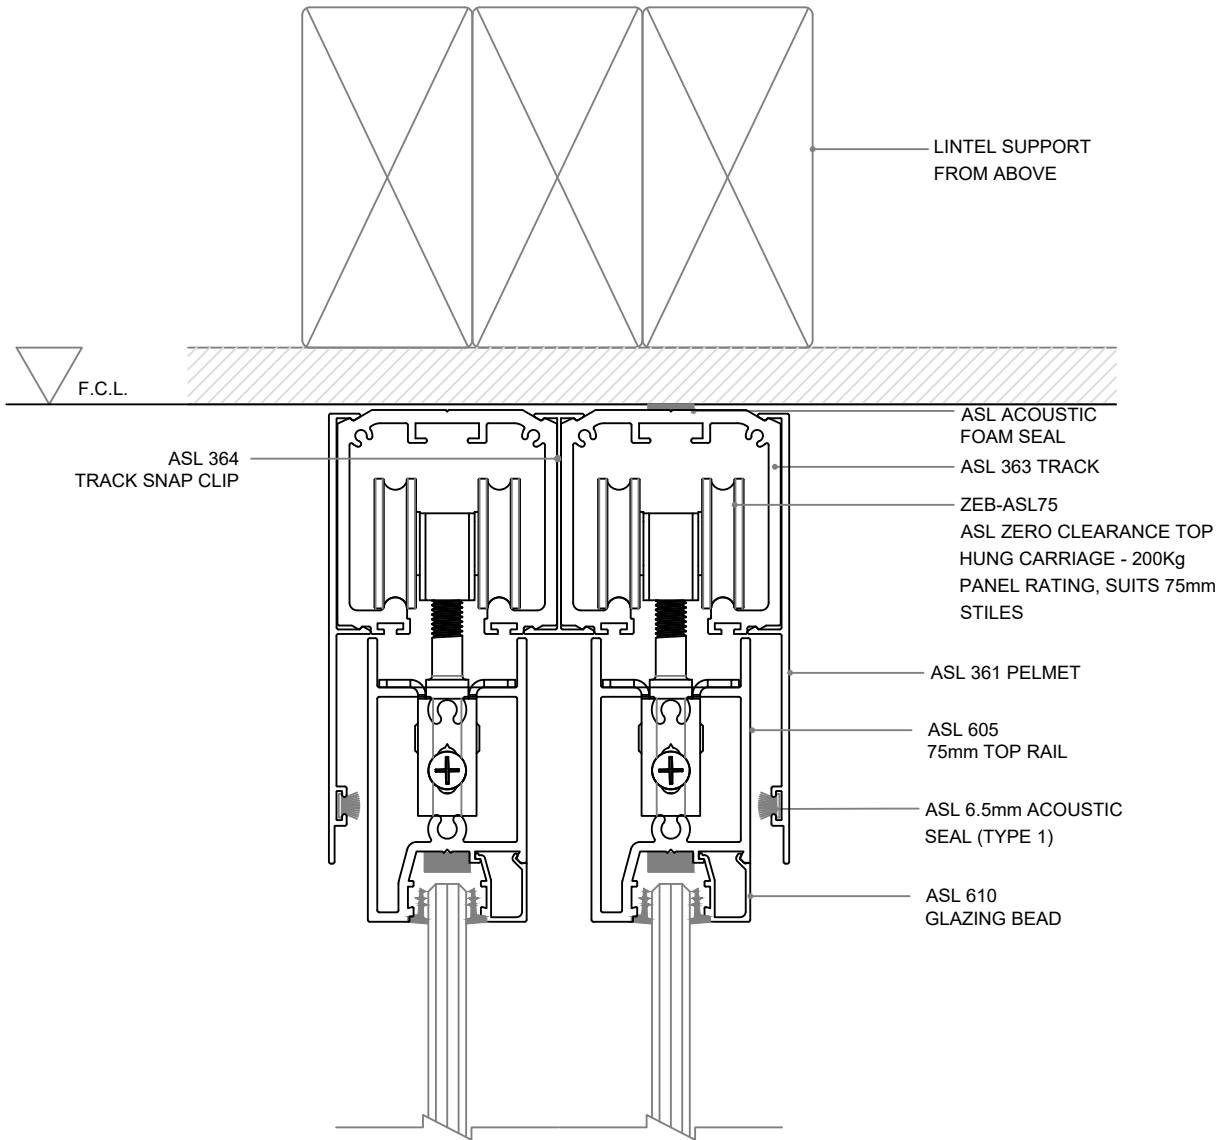

Standard Details - Top Hung Sliding Door, Fixed Panel

Standard Details - Opening & Door Panel

Standard Details - 64mm Steel Stud, Sliding Door, Fixed Glazing

Standard Elevation - Double Sliding Doors with Fixed Glazing

Standard Details - Bottom Roller Stacking Doors - Mating Head

Standard Details - Bottom Roller Stacking Doors - Mating Head Guide

INTERLOCKERS

VERTICAL END WALL

Standard Elevation - Single Sliding Door

Standard Details - Single Sliding Door - Top Track

Standard Elevation - Double Sliding Door

Standard Details - Double Sliding Door - Top Track

Acoustic Door Seal Options - Raven and inStop

RP47 RP47Si

RP10 RP10Si

RP8 RP8Si

RP96 FLOOR PLATE

ASL 903
ADJUSTABLE DOOR
SEAL POCKET INFILL CLIP