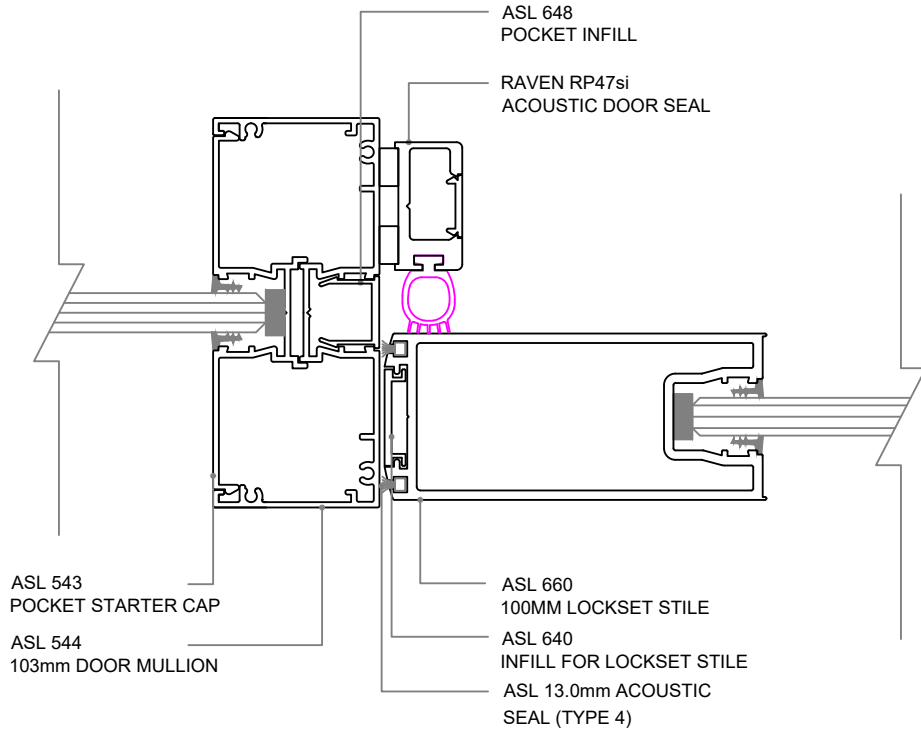

Standard Details - Top Hung Sliding Door, Fixed Panel

Standard Details - Opening & Door Panel

Standard Details - 64mm Steel Stud, Sliding Door, Fixed Glazing

Standard Elevation - Double Sliding Doors with Fixed Glazing

Standard Details - Bottom Roller Stacking Doors - Mating Head

Standard Details - Bottom Roller Stacking Doors - Mating Head Guide

INTERLOCKERS

VERTICAL END WALL

Standard Elevation - Single Sliding Door

Standard Details - Single Sliding Door - Top Track

Standard Elevation - Double Sliding Door

Standard Details - Double Sliding Door - Top Track

Acoustic Door Seal Options - Raven and inStop

RP47 RP47Si

RP10 RP10Si

RP8 RP8Si

RP96 FLOOR PLATE

ASL 903
ADJUSTABLE DOOR
SEAL POCKET INFILL CLIP

ASL 904
ADJUSTABLE DOOR
SEAL

ASL RP310Si
RP310Si SILICON
RUBBER SEAL
(SUITS ASL 903)

Acoustic Door Seal Options - Raven

Acoustic Door Seal Options - Raven

Acoustic Door Seal Options - Raven

Acoustic Door Seal Options inStopSYSTEM