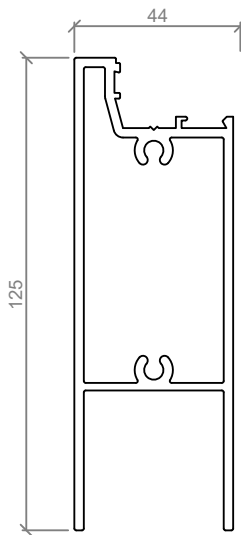

ASL 655
100mm HINGE STILE

ASL 660
100mm LOCKSET STILE

ASL 665
100mm CLOSING STILE

ASL 776
150mm TRANSOM &
BOTTOM RAIL

ASL 452
125mm TOP & BOTTOM RAIL

ASL 673
125mm HINGE STILE

ASL 672
125mm LOCKSET STILE

ASL 450
45mm LOCKSET STILE

ASL 451
45mm TOP & BOTTOM RAIL

ASL 453
45mm TRANSOM

ASL 640
INFILL FOR LOCKSET STILE

ASL 610
GLAZING BEAD

Standard Elevation - 45mm Profiles

45mm Profiles - 45mm Top Rail - Vertical Options

45mm Profiles - 45mm Hinged & Lockbox

Standard Elevation - 75mm Profiles

75mm Profiles - 75mm Top Rail - Vertical Options

75mm Stiles - Hinged Pivot & Sliding

HINGED DOOR

PIVOT DOOR

SLIDING DOOR

Standard Elevation - 100mm Profiles

100mm Profiles - 100mm Top Rail - Vertical Options