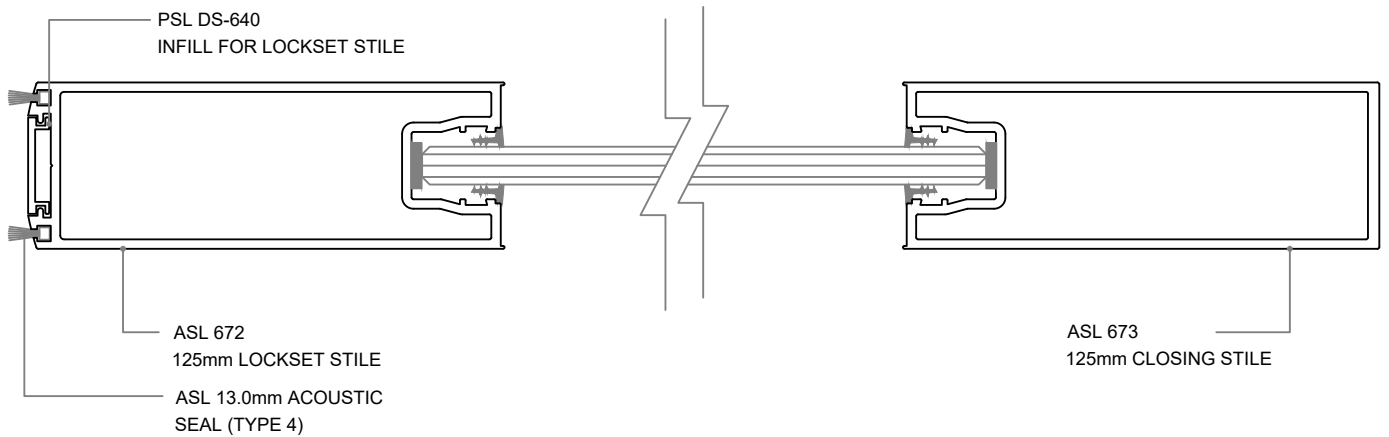

Standard Elevation - 75mm Profiles

75mm Profiles - 75mm Top Rail - Vertical Options

75mm Stiles - Hinged Pivot & Sliding

HINGED DOOR

PIVOT DOOR

SLIDING DOOR

Standard Elevation - 100mm Profiles

100mm Profiles - 100mm Top Rail - Vertical Options

100mm Stiles - Hinged Pivot & Sliding

HINGED DOOR

PIVOT DOOR

SLIDING DOOR

Standard Elevation - 125mm Profiles

HINGED DOOR

PIVOT DOOR

SLIDING DOOR

Standard Sliding Suites Profiles - Suits All ASL Systems

ASL 360
TOP ROLLER TRACK WITH FIXED GLAZING

ASL 361
PELMET

ASL 102
HEAD GUIDE

ASL 101
BOTTOM ROLLER TRACK

ZEB-ASL75
ASL ZERO CLEARANCE TOP
HUNG CARRIAGE - 200Kg PANEL
RATING, SUITS 75mm STILES