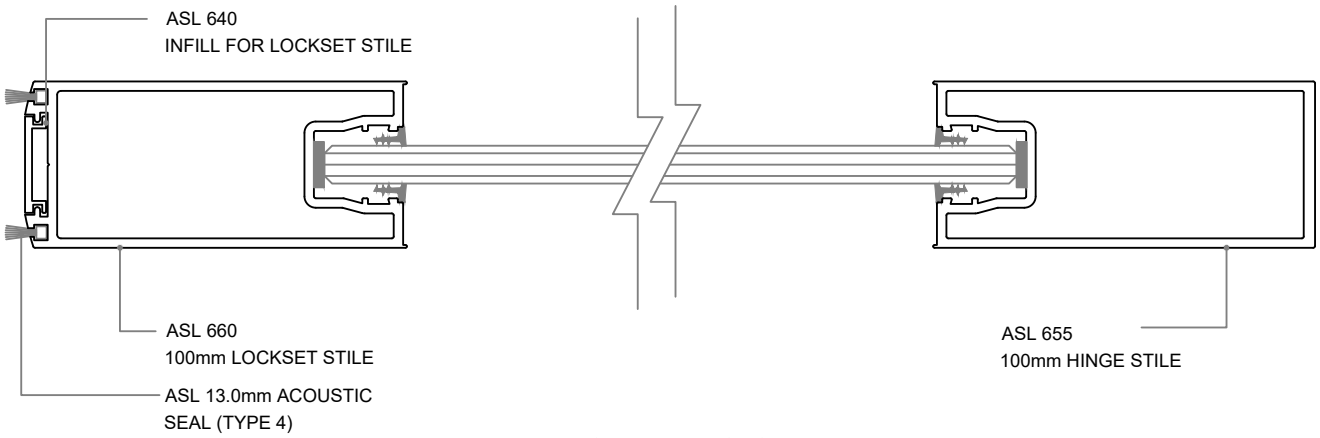

Standard Elevation - 75mm Profiles

75mm Profiles - 75mm Top Rail - Vertical Options

75mm Stiles - Hinged Pivot & Sliding

HINGED DOOR

PIVOT DOOR

SLIDING DOOR

Standard Elevation - 100mm Profiles

100mm Profiles - 100mm Top Rail - Vertical Options

100mm Stiles - Hinged Pivot & Sliding

HINGED DOOR

PIVOT DOOR

SLIDING DOOR

Standard Elevation - 125mm Profiles

HINGED DOOR

PIVOT DOOR

SLIDING DOOR