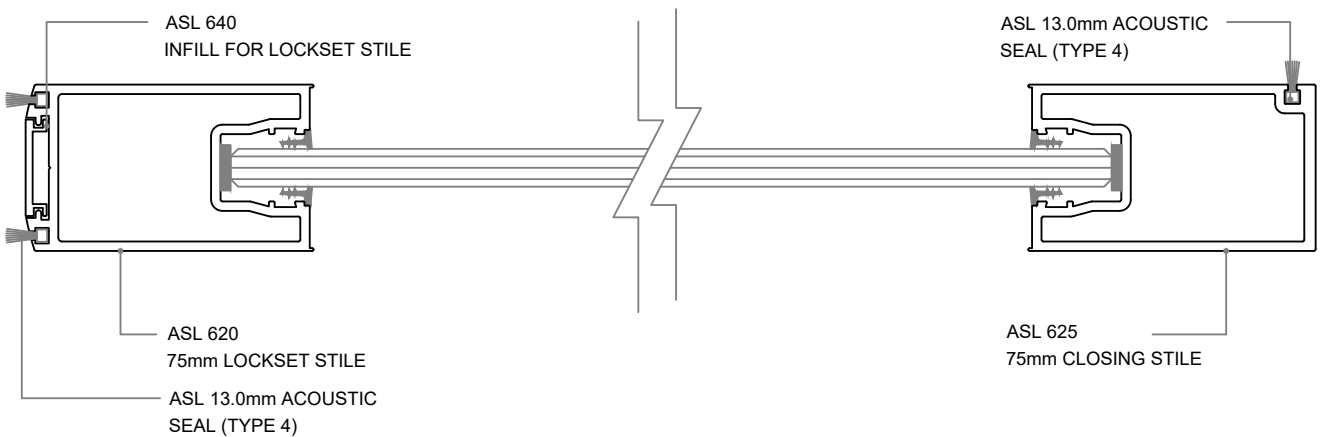

Standard Elevation - 75mm Profiles

75mm Profiles - 75mm Top Rail - Vertical Options

75mm Stiles - Hinged Pivot & Sliding

HINGED DOOR

PIVOT DOOR

SLIDING DOOR

Standard Elevation - 100mm Profiles

100mm Profiles - 100mm Top Rail - Vertical Options

100mm Stiles - Hinged Pivot & Sliding

HINGED DOOR

PIVOT DOOR

SLIDING DOOR

Standard Elevation - 125mm Profiles

HINGED DOOR

PIVOT DOOR

SLIDING DOOR