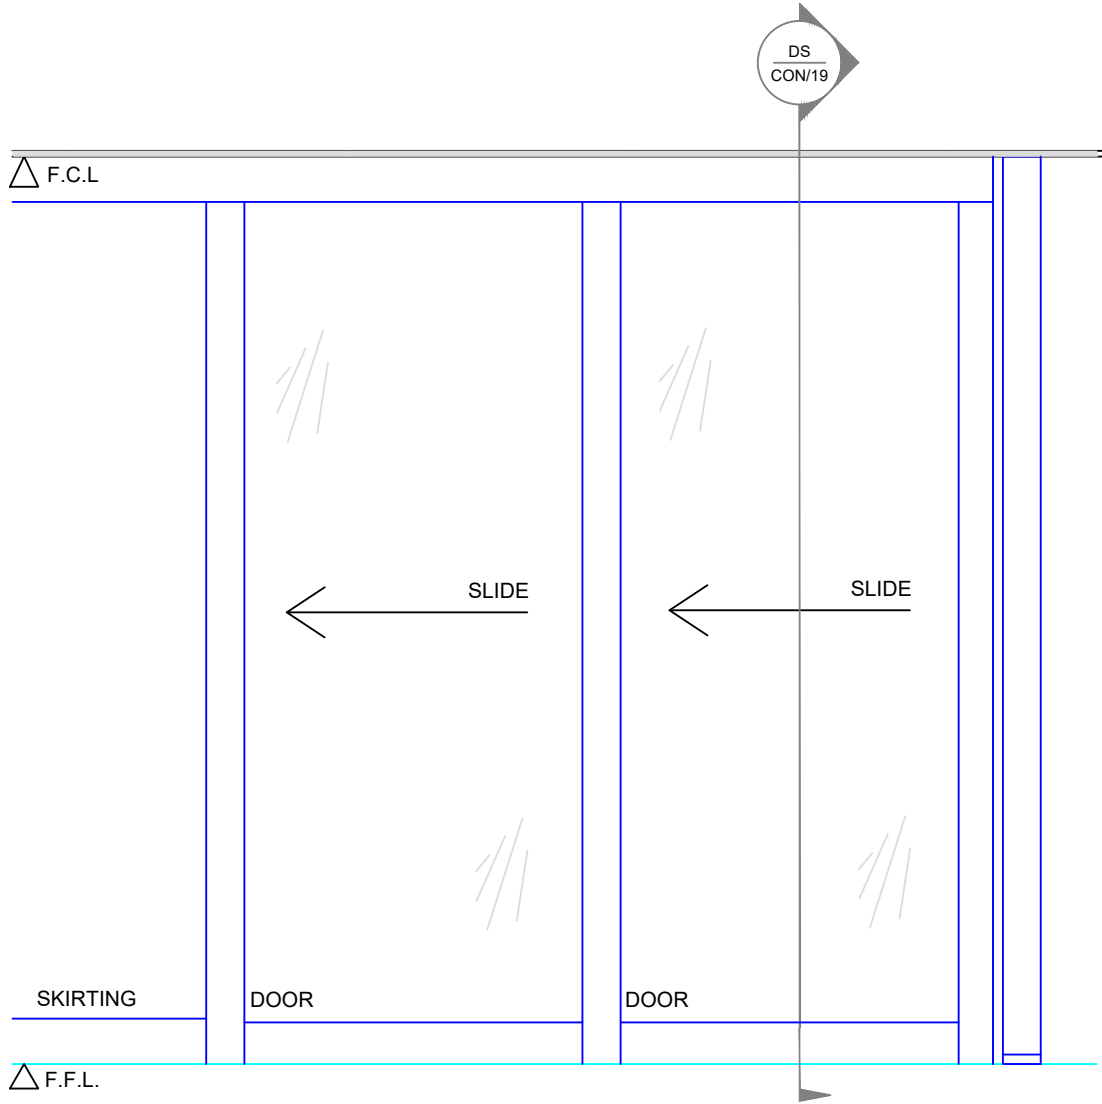

Standard Details - Top Hung Sliding Door, Fixed Panel

Standard Details - Opening & Door Panel

Standard Details - 64mm Steel Stud, Sliding Door, Fixed Glazing

Standard Elevation - Double Sliding Doors with Fixed Glazing

Standard Details - Bottom Roller Stacking Doors - Mating Head

Standard Details - Bottom Roller Stacking Doors - Mating Head Guide

INTERLOCKERS

VERTICAL END WALL

Standard Elevation - Single Sliding Door

Standard Details - Single Sliding Door - Top Track

Standard Elevation - Double Sliding Door

Standard Details - Double Sliding Door - Top Track

Acoustic Door Seal Options - Raven and inStop

RP47 RP47Si

RP10 RP10Si

RP8 RP8Si

RP96 FLOOR PLATE

ASL 903
ADJUSTABLE DOOR
SEAL POCKET INFILL CLIP