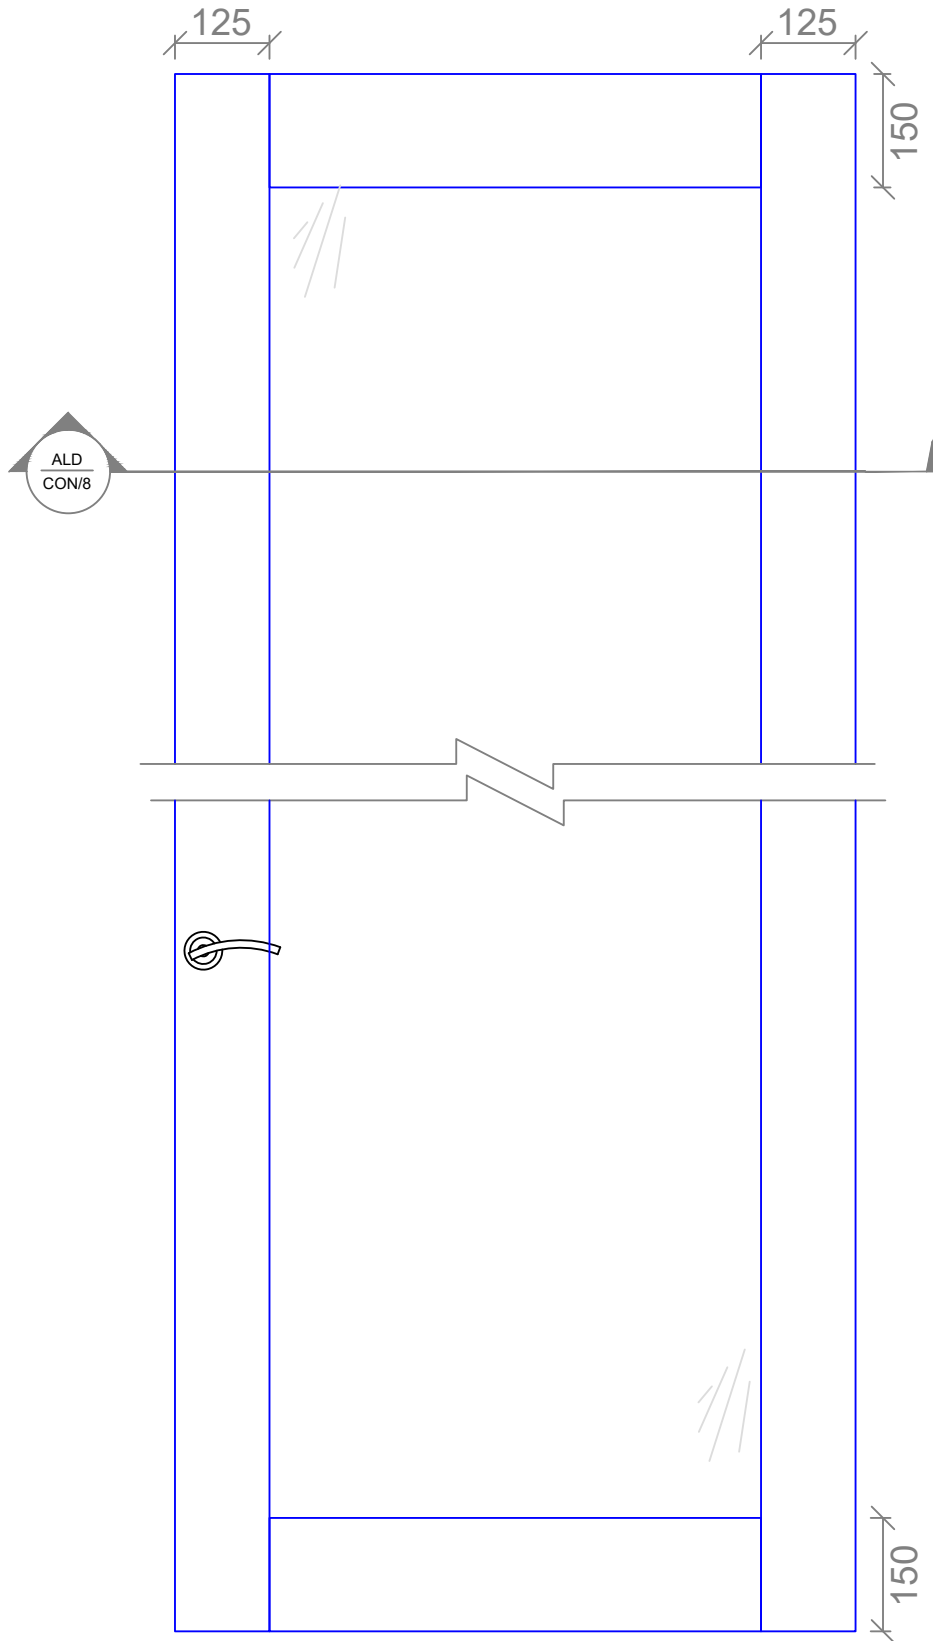

Standard Elevation - 75mm Profiles

75mm Profiles - 75mm Top Rail - Vertical Options

75mm Stiles - Hinged Pivot & Sliding

HINGED DOOR

PIVOT DOOR

SLIDING DOOR

Standard Elevation - 100mm Profiles

100mm Profiles - 100mm Top Rail - Vertical Options

100mm Stiles - Hinged Pivot & Sliding

HINGED DOOR

PIVOT DOOR

SLIDING DOOR

Standard Elevation - 125mm Profiles

HINGED DOOR

PIVOT DOOR

SLIDING DOOR