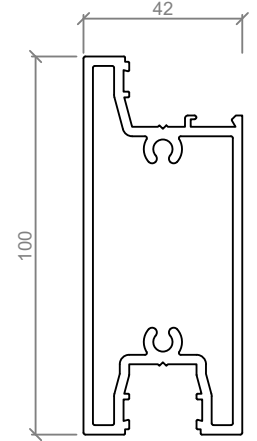

- Stile widths available include 45mm, 75mm, 100mm & 125mm
- Rails and Transoms include 45mm, 75mm, 100mm & 150mm
- Easily accommodates 12.38 Laminated glass
- Top Hung and Bottom sliding rails available
- Variety of seals available to ensure great acoustic performance

Standard Suite Profiles - Suits all ASL Systems

ASL 605
75mm TOP & BOTTOM RAIL

ASL 615
75mm HINGE STILE

ASL 620
75mm LOCKSET STILE

ASL 625
75mm CLOSING STILE

ASL 670
100mm TRANSOM

ASL 645
100mm TOP & BOTTOM RAIL

ASL 655
100mm HINGE STILE

ASL 660
100mm LOCKSET STILE

ASL 665
100mm CLOSING STILE

ASL 776
150mm TRANSOM &
BOTTOM RAIL

ASL 452
125mm TOP & BOTTOM RAIL

ASL 673
125mm HINGE STILE

ASL 672
125mm LOCKSET STILE

ASL 450
45mm LOCKSET STILE

Standard Elevation - 75mm Profiles

75mm Profiles - 75mm Top Rail - Vertical Options

75mm Stiles - Hinged Pivot & Sliding

HINGED DOOR

PIVOT DOOR

SLIDING DOOR

Standard Elevation - 100mm Profiles

100mm Profiles - 100mm Top Rail - Vertical Options