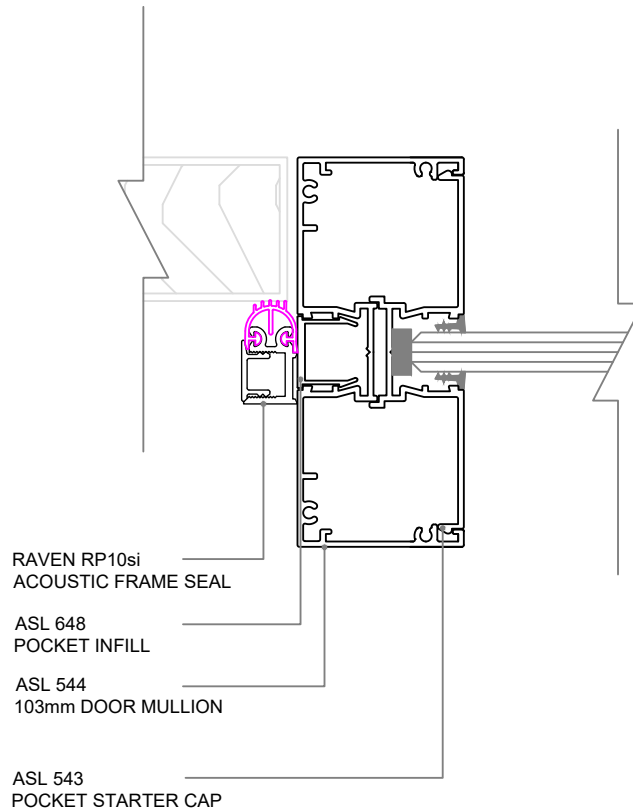

Standard Details - Top Hung Sliding Door, Fixed Panel

Standard Details - Opening & Door Panel

Standard Details - 64mm Steel Stud, Sliding Door, Fixed Glazing

Standard Elevation - Double Sliding Doors with Fixed Glazing

ASL 904
ADJUSTABLE DOOR
SEAL

ASL RP310Si
RP310Si SILICON
RUBBER SEAL
(SUITS ASL 903)

Acoustic Door Seal Options - Raven

Acoustic Door Seal Options - Raven

Acoustic Door Seal Options - Raven

Acoustic Door Seal Options inStopSYSTEM