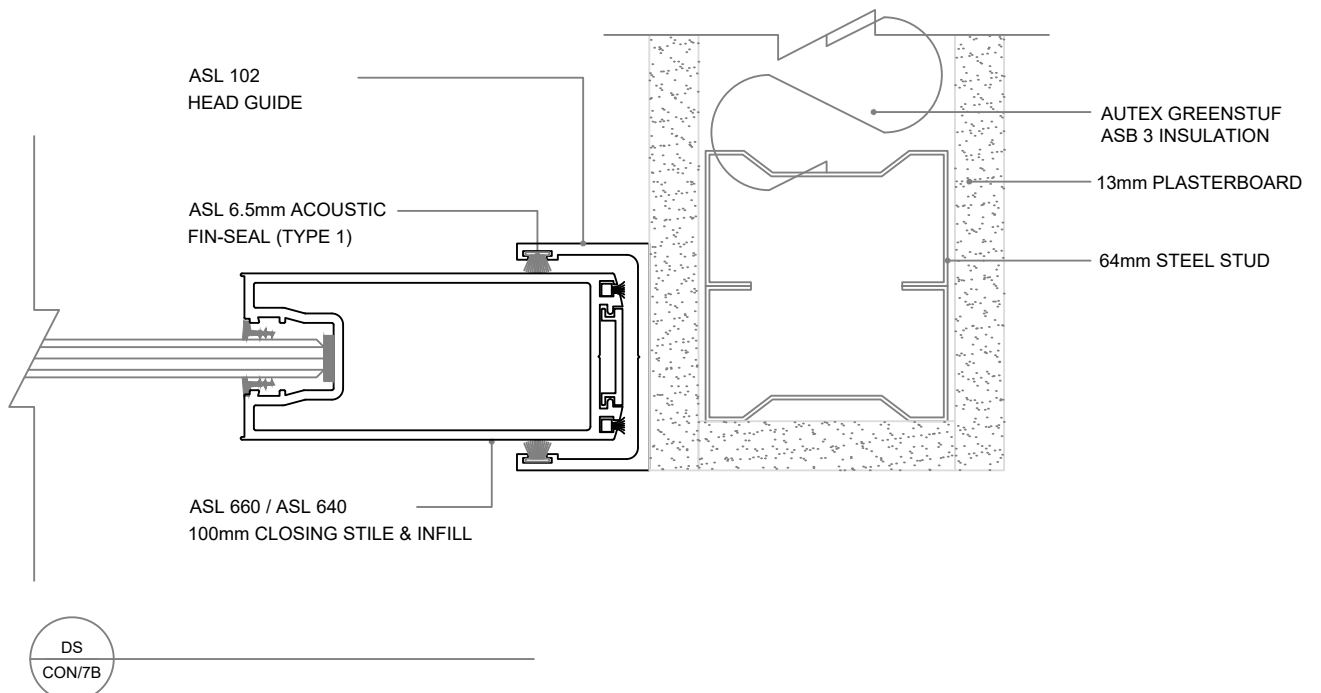

Standard Details - Top Hung Sliding Door, Fixed Panel

Standard Details - Opening & Door Panel

Standard Details - 64mm Steel Stud, Sliding Door, Fixed Glazing

Standard Elevation - Double Sliding Doors with Fixed Glazing

Standard Details - Bottom Roller Stacking Doors - Mating Head

Standard Details - Bottom Roller Stacking Doors - Mating Head Guide

INTERLOCKERS

VERTICAL END WALL

Standard Elevation - Single Sliding Door

Standard Details - Single Sliding Door - Top Track