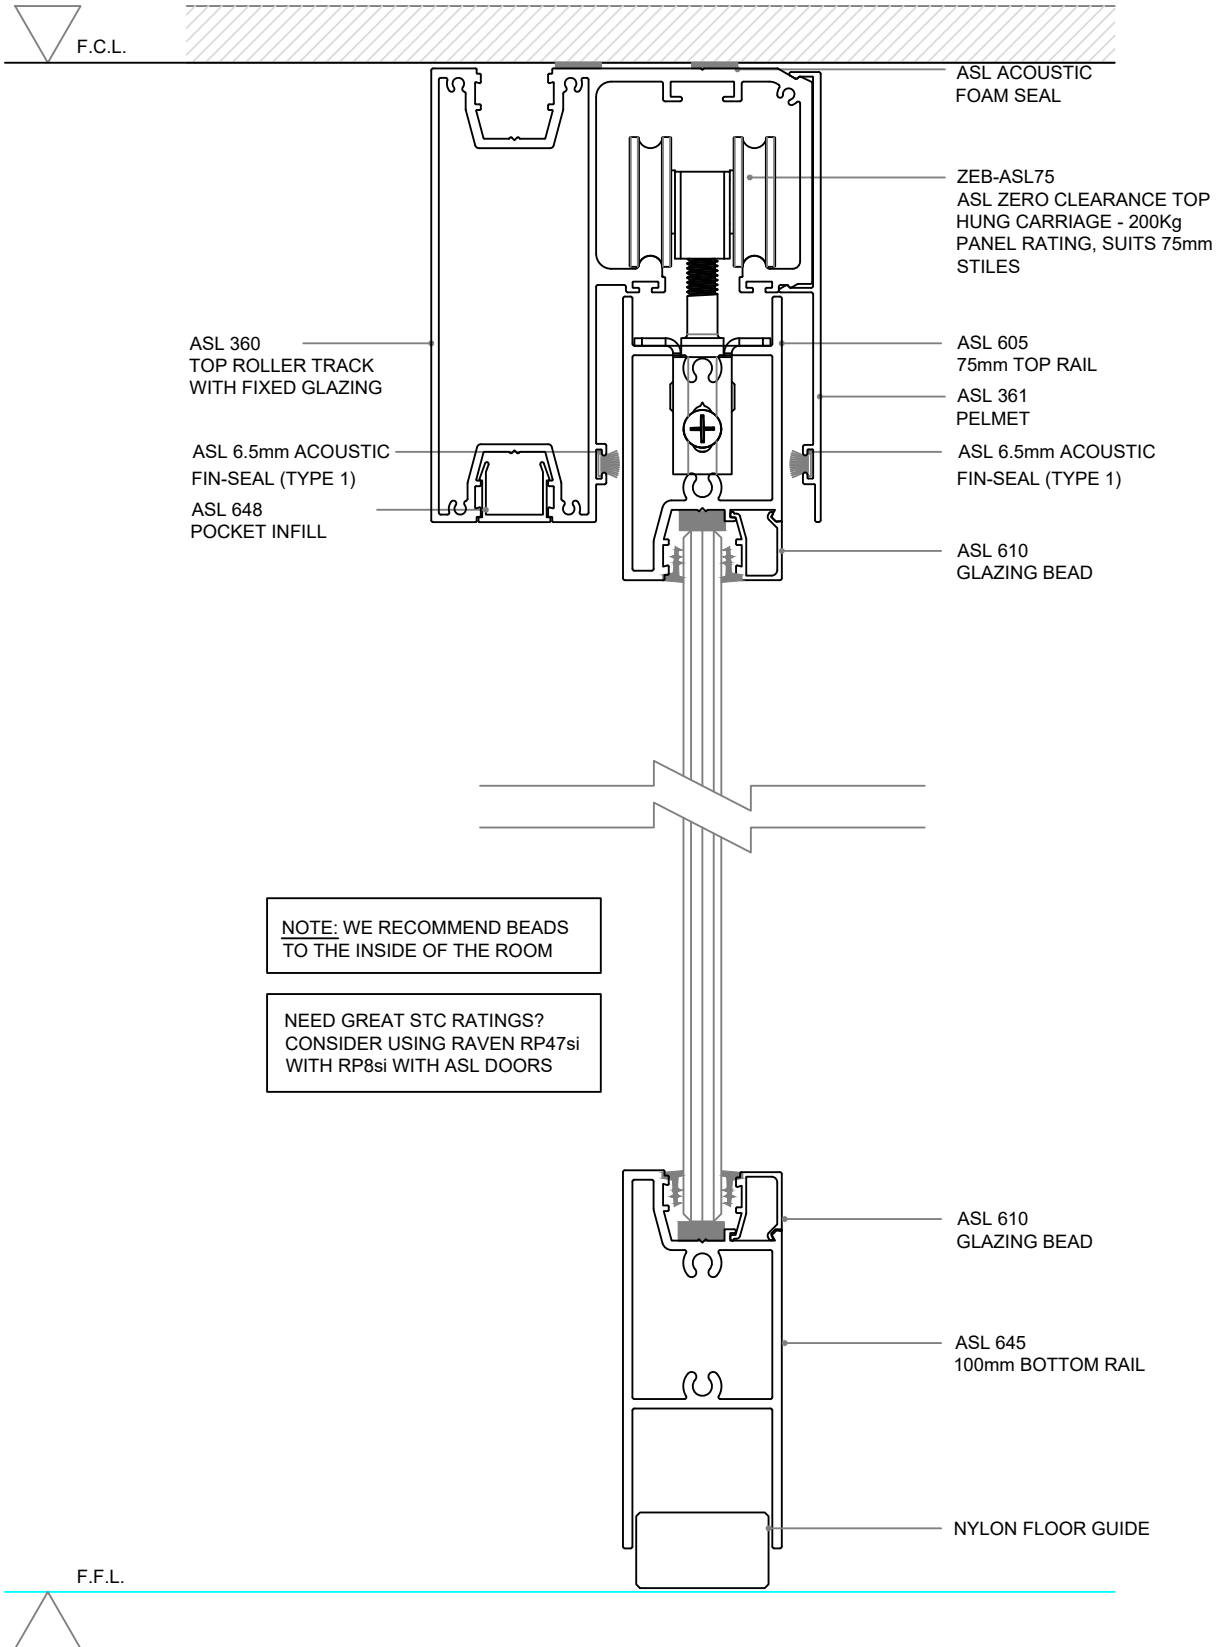

Standard Details - Top Hung Sliding Door, Fixed Panel

Standard Details - Opening & Door Panel

Standard Details - 64mm Steel Stud, Sliding Door, Fixed Glazing

Standard Elevation - Double Sliding Doors with Fixed Glazing