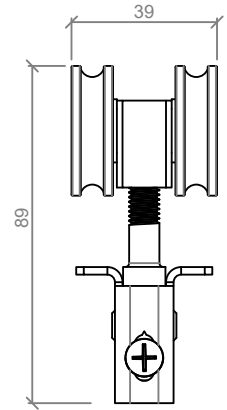

100mm Stiles - Hinged Pivot & Sliding

HINGED DOOR

PIVOT DOOR

SLIDING DOOR

Standard Elevation - 125mm Profiles

HINGED DOOR

PIVOT DOOR

SLIDING DOOR

Standard Sliding Suites Profiles - Suits All ASL Systems

ASL 360
TOP ROLLER TRACK WITH FIXED GLAZING

ASL 361
PELMET

ASL 102
HEAD GUIDE

ASL 101
BOTTOM ROLLER TRACK

ZEB-ASL75
ASL ZERO CLEARANCE TOP
HUNG CARRIAGE - 200Kg PANEL
RATING, SUITS 75mm STILES