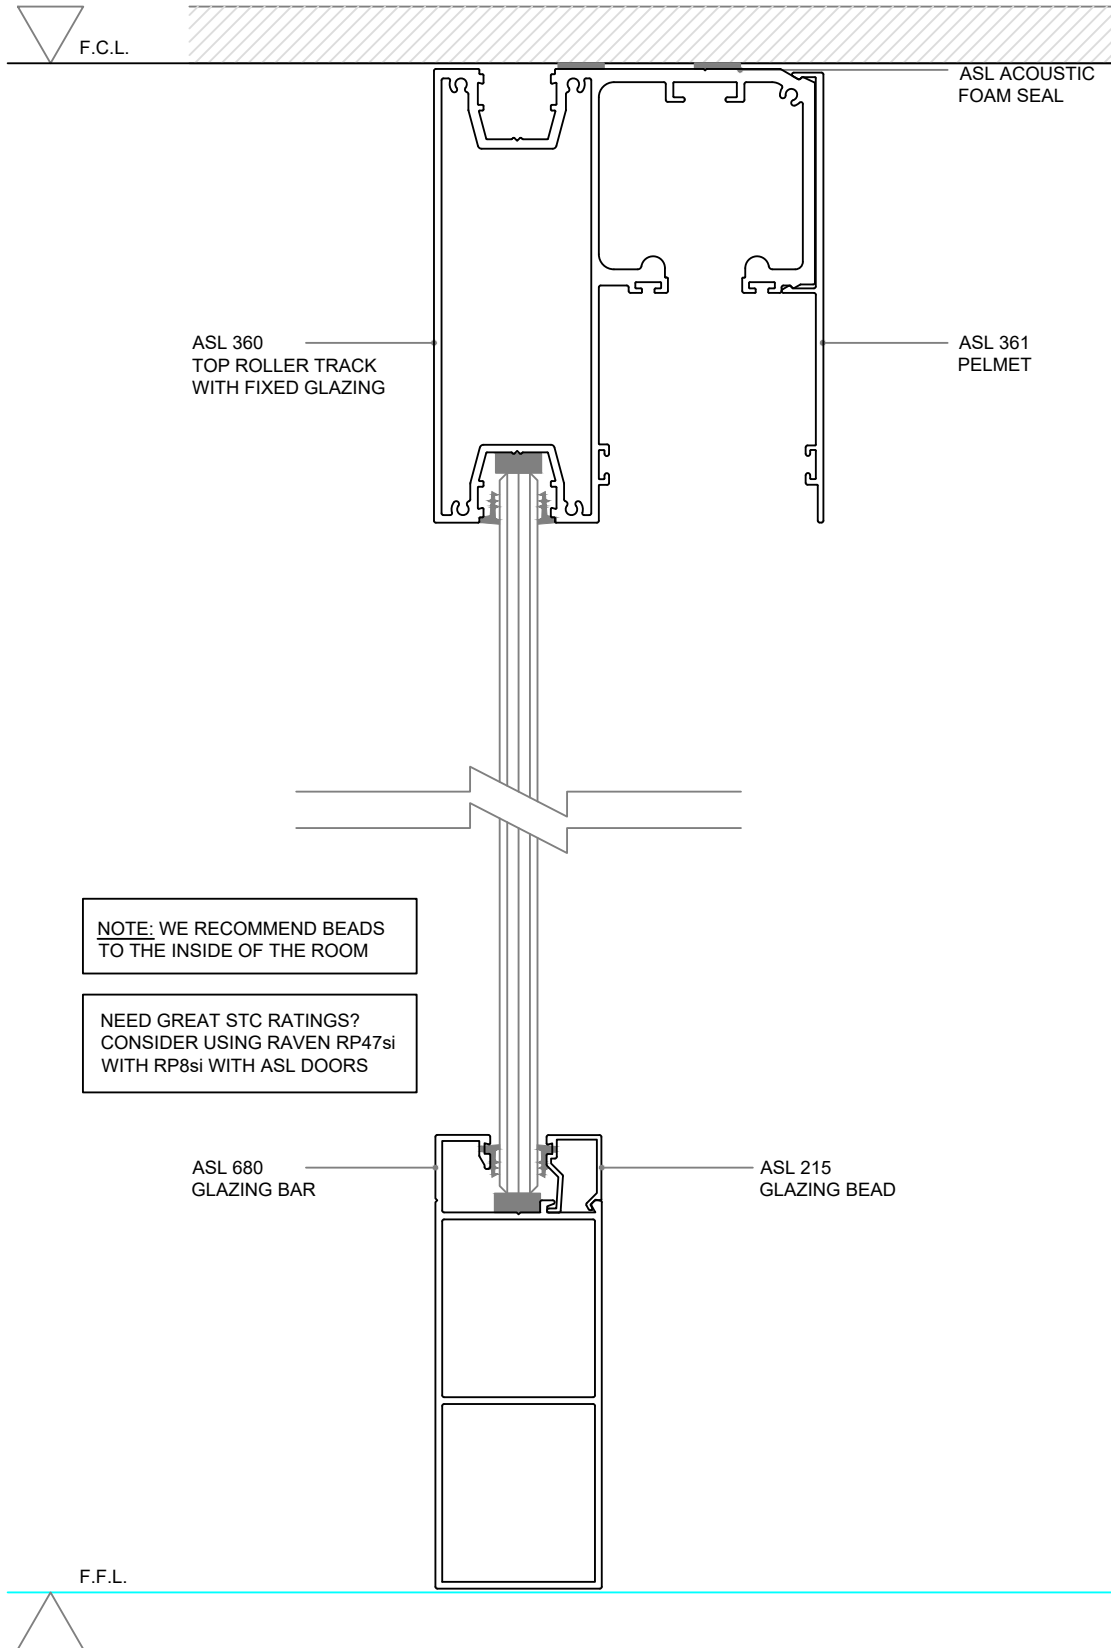

Standard Details - Top Hung Sliding Door, Fixed Panel

Standard Details - Opening & Door Panel

Standard Details - 64mm Steel Stud, Sliding Door, Fixed Glazing

Standard Elevation - Double Sliding Doors with Fixed Glazing