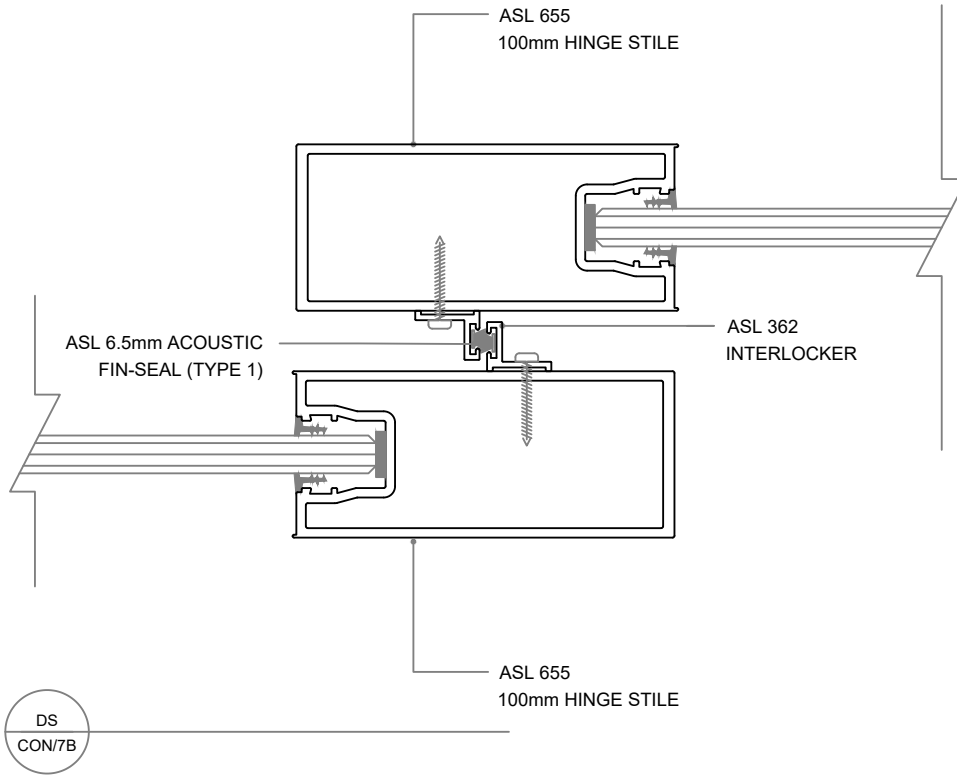

Standard Details - Top Hung Sliding Door, Fixed Panel

Standard Details - Opening & Door Panel

Standard Details - 64mm Steel Stud, Sliding Door, Fixed Glazing

Standard Elevation - Double Sliding Doors with Fixed Glazing

Standard Details - Bottom Roller Stacking Doors - Mating Head

Standard Details - Bottom Roller Stacking Doors - Mating Head Guide

INTERLOCKERS

VERTICAL END WALL

Standard Elevation - Single Sliding Door

Standard Details - Single Sliding Door - Top Track