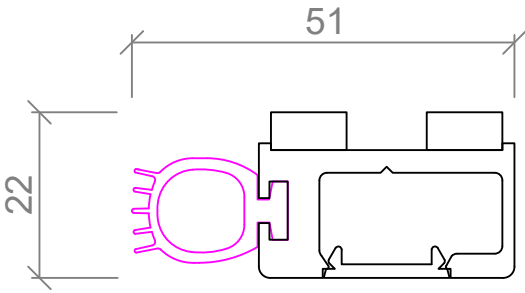

Acoustic Door Seal Options - Raven and inStop