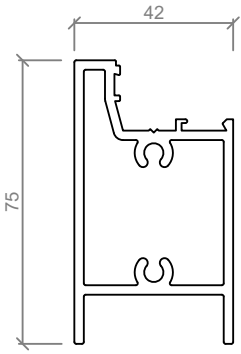

Standard Suite Profiles - Suits all ASL Systems

ASL 605
75mm TOP & BOTTOM RAIL