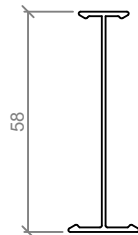

Standard Sliding Suites Profiles - Suits All ASL Systems

ASL 360
TOP ROLLER TRACK WITH FIXED GLAZING

ASL 361
PELMET

ASL 102
HEAD GUIDE

ASL 101
BOTTOM ROLLER TRACK

ZEB-ASL75
ASL ZERO CLEARANCE TOP
HUNG CARRIAGE - 200Kg PANEL
RATING, SUITS 75mm STILES

ASL 353
VERTICAL STARTER

ASL 355
VERTICAL CLOSER

ZEB-ASL100
ASL ZERO CLEARANCE TOP
HUNG CARRIAGE - 200Kg PANEL
RATING, SUITS 100mm STILES

ASL 365
BOTTOM ROLLER GUIDE
& RP8 RAVEN SEAL RECIEVER

ASL 364
TRACK JOINER CLIP

ASL 363
TRACK

ASL 362
INTERLOCKER

NYLON FLOOR GUIDE

DOOR STOP 180 / 250

GUIDE CHANNEL

ROLLER GUIDE

Standard Elevation - Single Sliding Door with Fixed Glazing

Standard Details - Top Hung Sliding Door, Fixed Panel

Standard Details - Top Hung Sliding Door, Fixed Panel

Standard Details - Opening & Door Panel

Standard Details - 64mm Steel Stud, Sliding Door, Fixed Glazing

Standard Elevation - Double Sliding Doors with Fixed Glazing