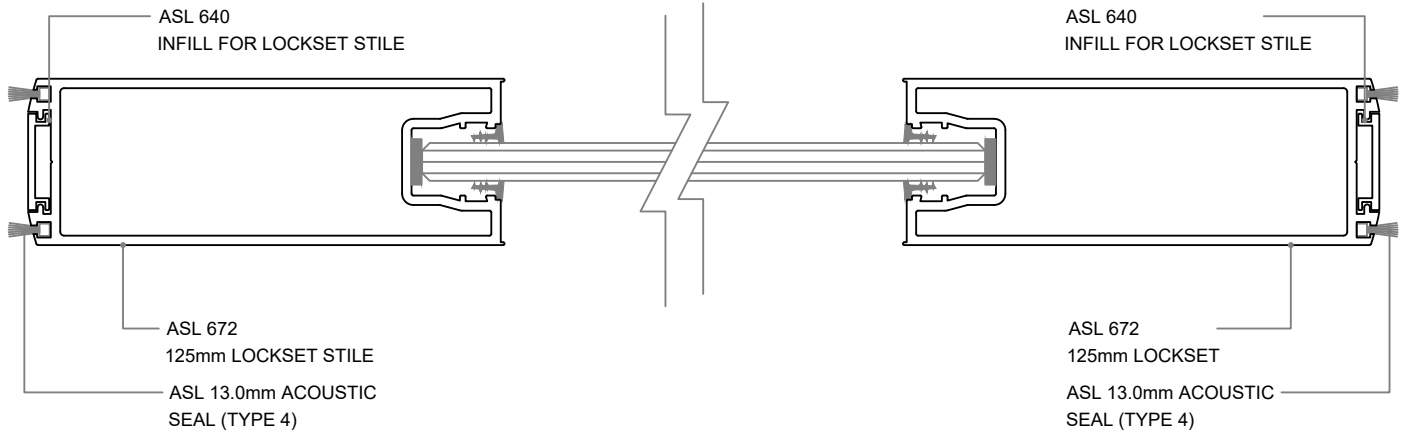

Standard Elevation - 75mm Profiles

75mm Profiles - 75mm Top Rail - Vertical Options

75mm Stiles - Hinged Pivot & Sliding

HINGED DOOR

PIVOT DOOR

SLIDING DOOR

Standard Elevation - 100mm Profiles

100mm Profiles - 100mm Top Rail - Vertical Options

100mm Stiles - Hinged Pivot & Sliding

HINGED DOOR

PIVOT DOOR

SLIDING DOOR

Standard Elevation - 125mm Profiles

HINGED DOOR

PIVOT DOOR

SLIDING DOOR

Standard Sliding Suites Profiles - Suits All ASL Systems

ASL 360
TOP ROLLER TRACK WITH FIXED GLAZING

ASL 361
PELMET

ASL 102
HEAD GUIDE

ASL 101
BOTTOM ROLLER TRACK

ZEB-ASL75
ASL ZERO CLEARANCE TOP
HUNG CARRIAGE - 200Kg PANEL
RATING, SUITS 75mm STILES