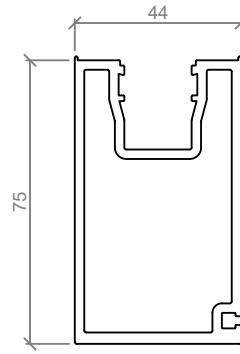

Standard Suite Profiles - Suits all ASL Systems

ASL 605
75mm TOP & BOTTOM RAIL

ASL 615
75mm HINGE STILE

ASL 620
75mm LOCKSET STILE

ASL 625
75mm CLOSING STILE

ASL 670
100mm TRANSOM

ASL 645
100mm TOP & BOTTOM RAIL