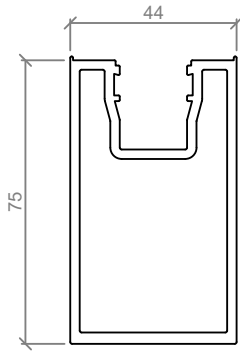

ASL 615
75mm HINGE STILE