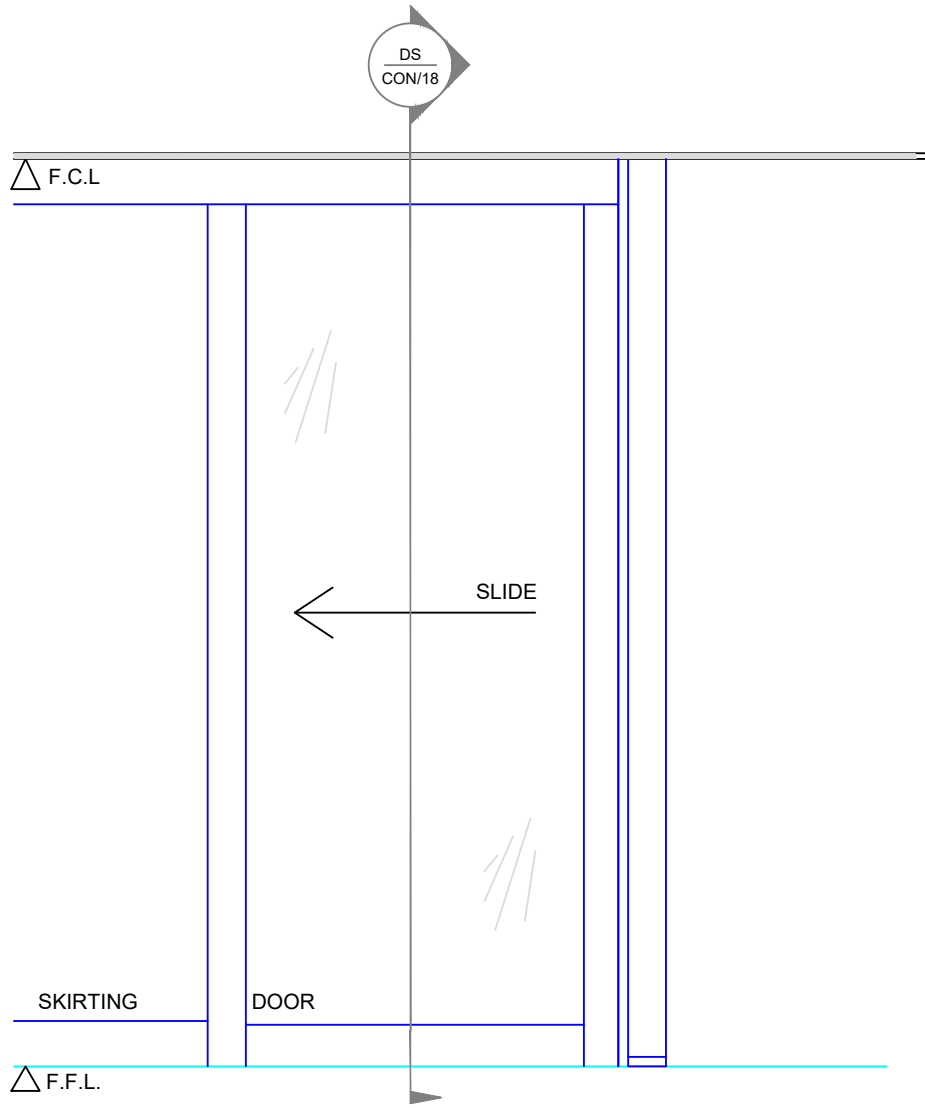

Standard Details - Top Hung Sliding Door, Fixed Panel

Standard Details - Opening & Door Panel

Standard Details - 64mm Steel Stud, Sliding Door, Fixed Glazing

Standard Elevation - Double Sliding Doors with Fixed Glazing

Standard Details - Bottom Roller Stacking Doors - Mating Head

Standard Details - Bottom Roller Stacking Doors - Mating Head Guide

INTERLOCKERS

VERTICAL END WALL

Standard Elevation - Single Sliding Door

Standard Details - Single Sliding Door - Top Track

Standard Elevation - Double Sliding Door

Standard Details - Double Sliding Door - Top Track

Acoustic Door Seal Options - Raven and inStop

RP47 RP47Si

RP10 RP10Si

RP8 RP8Si

RP96 FLOOR PLATE

ASL 903
ADJUSTABLE DOOR
SEAL POCKET INFILL CLIP