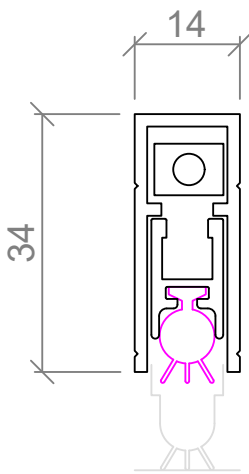

Standard Details - Top Hung Sliding Door, Fixed Panel

Standard Details - Opening & Door Panel

Standard Details - 64mm Steel Stud, Sliding Door, Fixed Glazing

Standard Elevation - Double Sliding Doors with Fixed Glazing

Standard Details - Bottom Roller Stacking Doors - Mating Head

Standard Details - Bottom Roller Stacking Doors - Mating Head Guide

INTERLOCKERS

VERTICAL END WALL

Standard Elevation - Single Sliding Door

Standard Details - Single Sliding Door - Top Track

Standard Elevation - Double Sliding Door

Standard Details - Double Sliding Door - Top Track

Acoustic Door Seal Options - Raven and inStop

RP47 RP47Si

RP10 RP10Si

RP8 RP8Si

RP96 FLOOR PLATE

ASL 903
ADJUSTABLE DOOR
SEAL POCKET INFILL CLIP