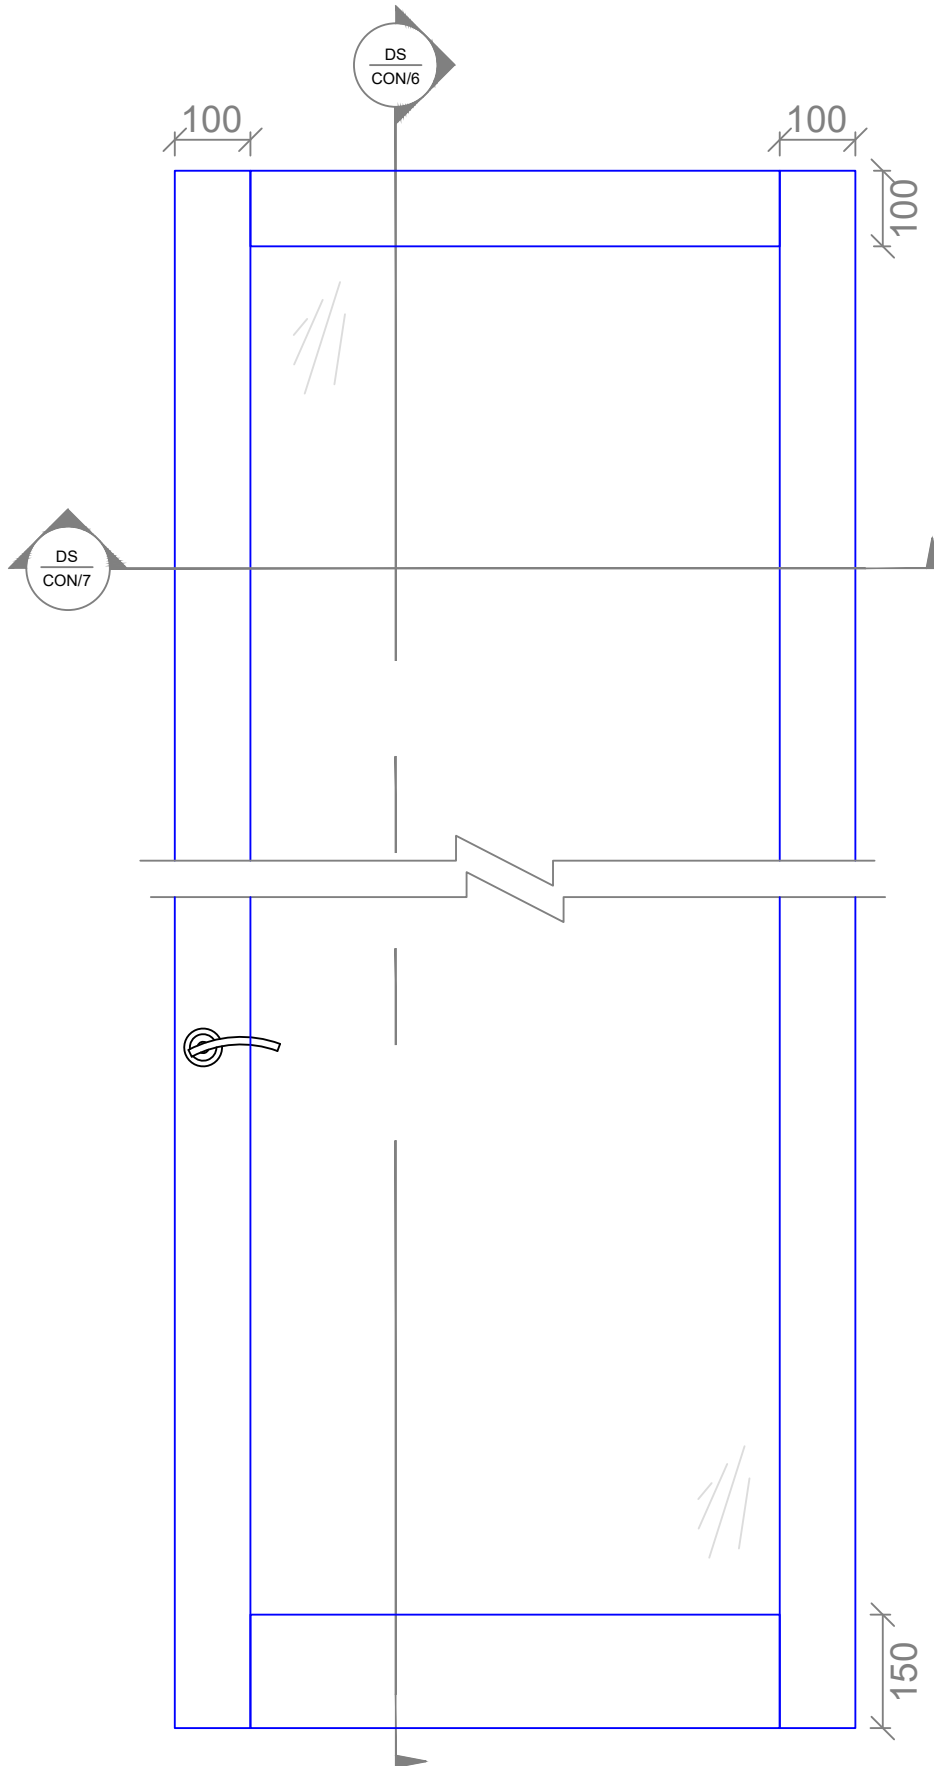

Standard Elevation - 75mm Profiles

75mm Profiles - 75mm Top Rail - Vertical Options

75mm Stiles - Hinged Pivot & Sliding

HINGED DOOR

PIVOT DOOR

SLIDING DOOR

Standard Elevation - 100mm Profiles

100mm Profiles - 100mm Top Rail - Vertical Options

100mm Stiles - Hinged Pivot & Sliding

HINGED DOOR

PIVOT DOOR

SLIDING DOOR

Standard Elevation - 125mm Profiles

HINGED DOOR

PIVOT DOOR

SLIDING DOOR