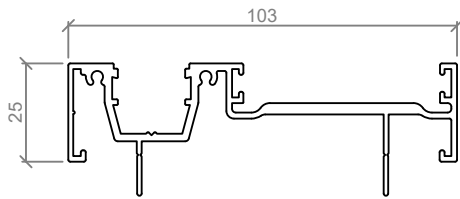

100mm Stiles - Hinged Pivot & Sliding

HINGED DOOR

PIVOT DOOR

SLIDING DOOR

Standard Elevation - 125mm Profiles

HINGED DOOR

PIVOT DOOR

SLIDING DOOR

Standard Sliding Suites Profiles - Suits All ASL Systems

ASL 360
TOP ROLLER TRACK WITH FIXED GLAZING

ASL 361
PELMET

ASL 102
HEAD GUIDE

ASL 101
BOTTOM ROLLER TRACK

ZEB-ASL75
ASL ZERO CLEARANCE TOP
HUNG CARRIAGE - 200Kg PANEL
RATING, SUITS 75mm STILES