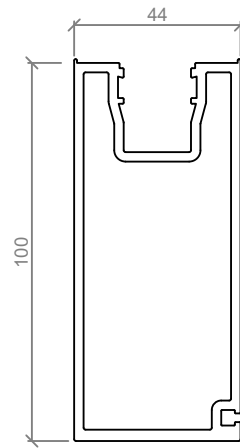

ASL 665
100mm CLOSING STILE