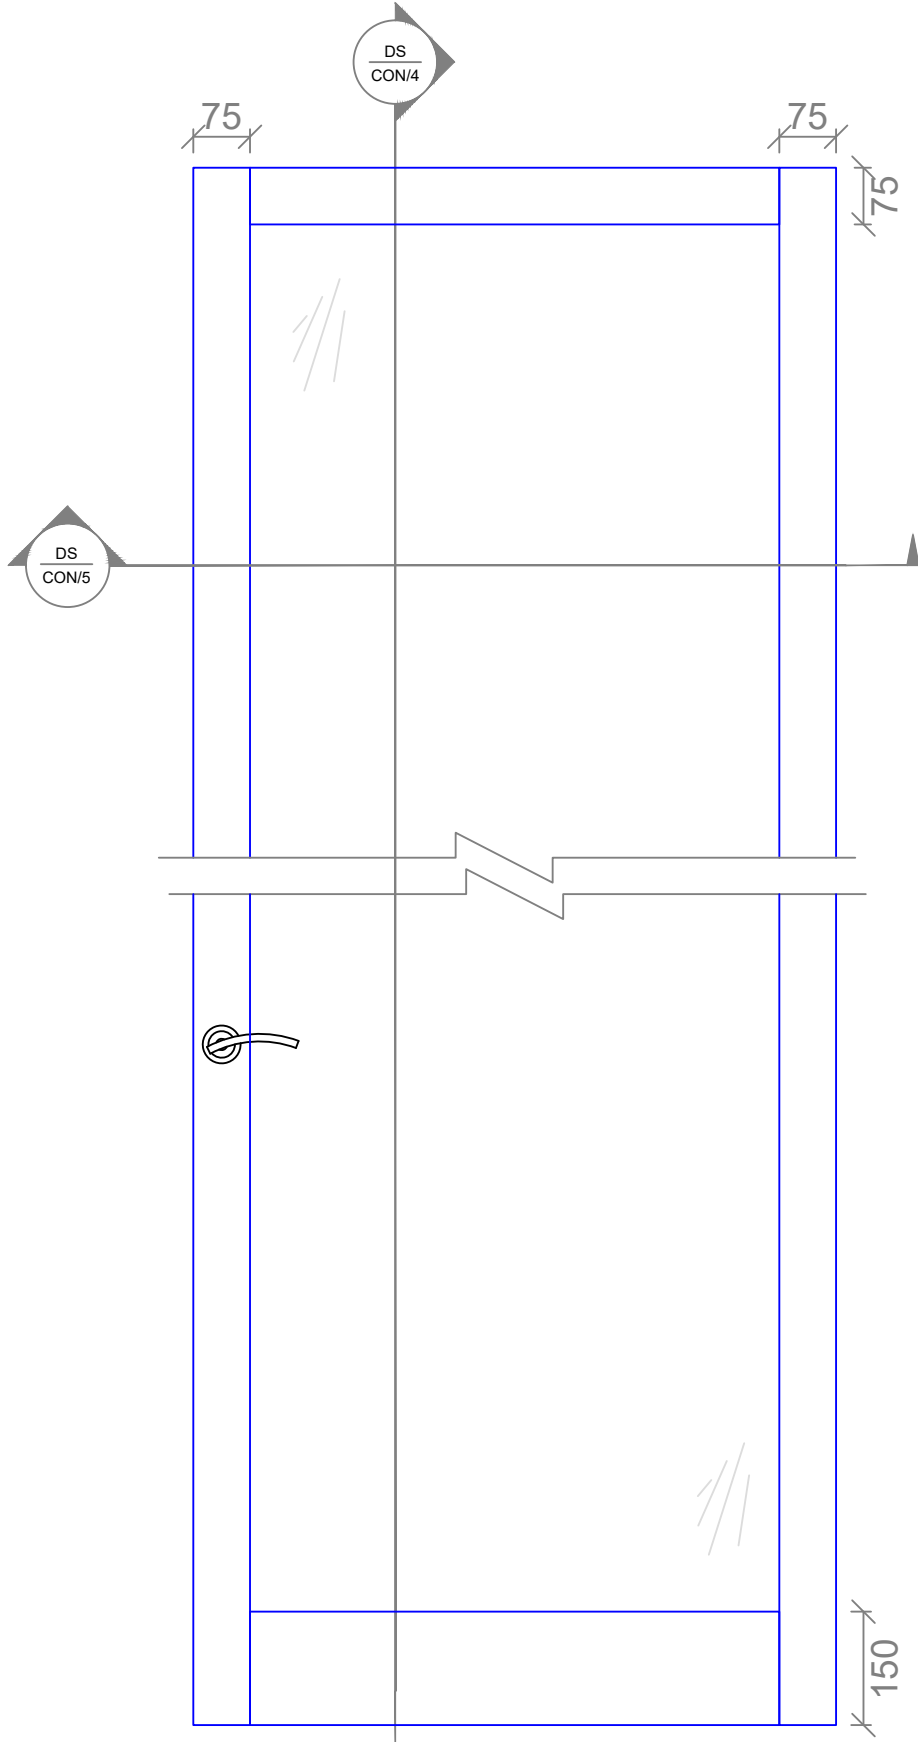

Standard Elevation - 75mm Profiles

75mm Profiles - 75mm Top Rail - Vertical Options

75mm Stiles - Hinged Pivot & Sliding

HINGED DOOR

PIVOT DOOR

SLIDING DOOR

Standard Elevation - 100mm Profiles

100mm Profiles - 100mm Top Rail - Vertical Options

100mm Stiles - Hinged Pivot & Sliding

HINGED DOOR

PIVOT DOOR

SLIDING DOOR

Standard Elevation - 125mm Profiles

HINGED DOOR

PIVOT DOOR

SLIDING DOOR