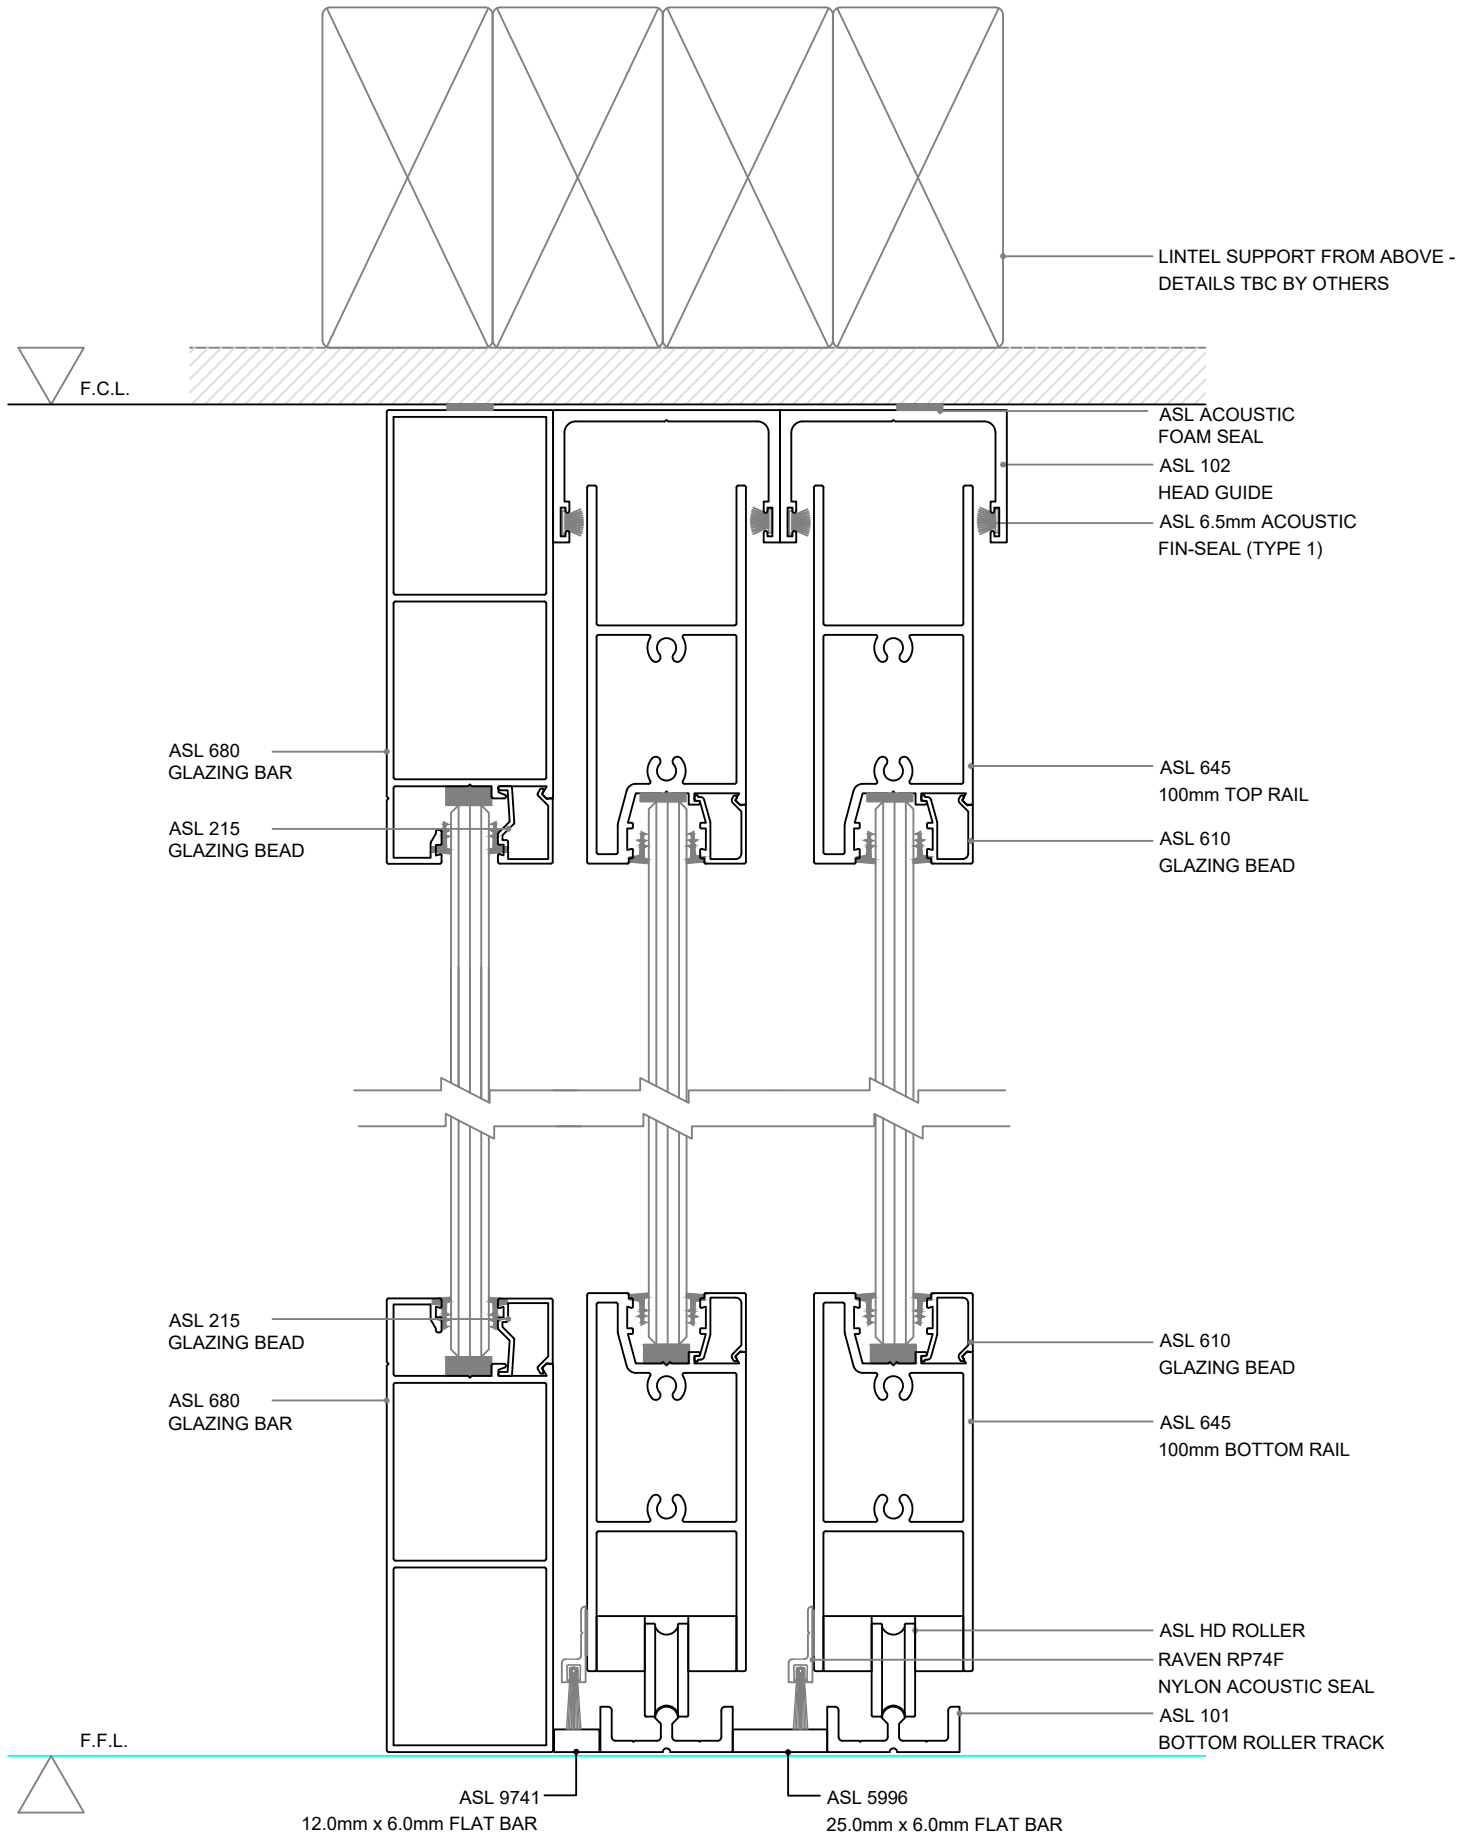

Standard Details - Top Hung Sliding Door, Fixed Panel

Standard Details - Opening & Door Panel

Standard Details - 64mm Steel Stud, Sliding Door, Fixed Glazing

Standard Elevation - Double Sliding Doors with Fixed Glazing

Standard Details - Bottom Roller Stacking Doors - Mating Head

Standard Details - Bottom Roller Stacking Doors - Mating Head Guide

INTERLOCKERS

VERTICAL END WALL

Standard Elevation - Single Sliding Door

Standard Details - Single Sliding Door - Top Track