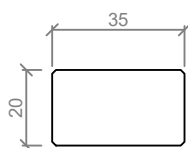

NYLON FLOOR GUIDE