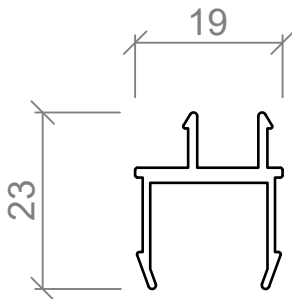

Standard Details - Top Hung Sliding Door, Fixed Panel

Standard Details - Opening & Door Panel

Standard Details - 64mm Steel Stud, Sliding Door, Fixed Glazing

Standard Elevation - Double Sliding Doors with Fixed Glazing

Standard Details - Bottom Roller Stacking Doors - Mating Head

Standard Details - Bottom Roller Stacking Doors - Mating Head Guide

INTERLOCKERS

VERTICAL END WALL

Standard Elevation - Single Sliding Door

Standard Details - Single Sliding Door - Top Track

Standard Elevation - Double Sliding Door

Standard Details - Double Sliding Door - Top Track

Acoustic Door Seal Options - Raven and inStop

RP47 RP47Si

RP10 RP10Si

RP8 RP8Si

RP96 FLOOR PLATE

ASL 903
ADJUSTABLE DOOR
SEAL POCKET INFILL CLIP