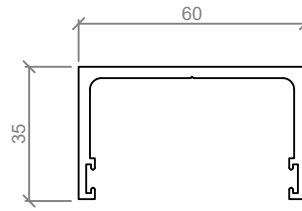

Standard Elevation - 75mm Profiles

75mm Profiles - 75mm Top Rail - Vertical Options

75mm Stiles - Hinged Pivot & Sliding

HINGED DOOR

PIVOT DOOR

SLIDING DOOR

Standard Elevation - 100mm Profiles

100mm Profiles - 100mm Top Rail - Vertical Options

100mm Stiles - Hinged Pivot & Sliding

HINGED DOOR

PIVOT DOOR

SLIDING DOOR

Standard Elevation - 125mm Profiles

HINGED DOOR

PIVOT DOOR

SLIDING DOOR

Standard Sliding Suites Profiles - Suits All ASL Systems

ASL 360
TOP ROLLER TRACK WITH FIXED GLAZING

ASL 361
PELMET

ASL 102
HEAD GUIDE

ASL 101
BOTTOM ROLLER TRACK

ZEB-ASL75
ASL ZERO CLEARANCE TOP
HUNG CARRIAGE - 200Kg PANEL
RATING, SUITS 75mm STILES