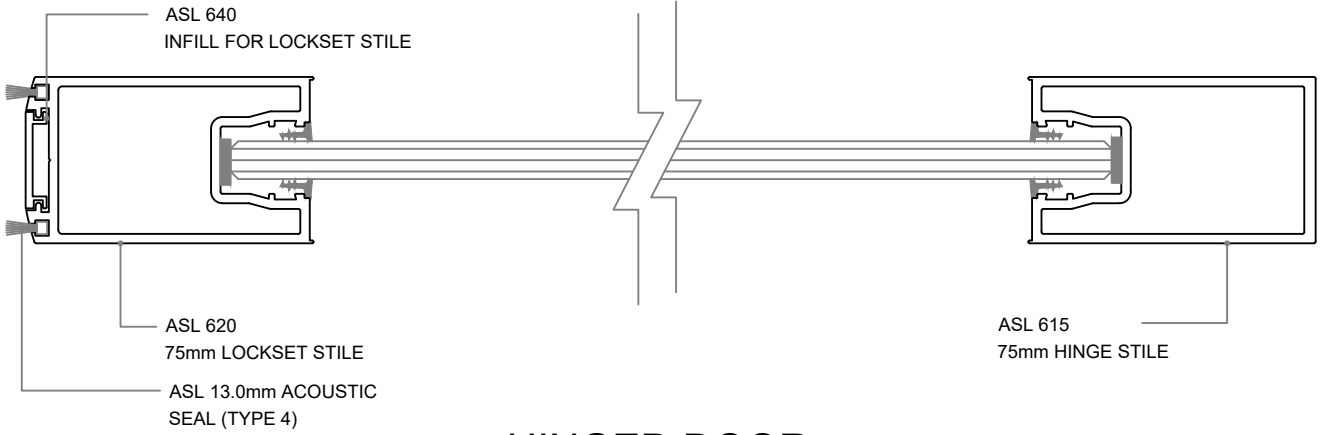

ASL 451
45mm TOP & BOTTOM RAIL

ASL 453
45mm TRANSOM

ASL 640
INFILL FOR LOCKSET STILE

ASL 610
GLAZING BEAD

Standard Elevation - 45mm Profiles

45mm Profiles - 45mm Top Rail - Vertical Options

45mm Profiles - 45mm Hinged & Lockbox

Standard Elevation - 75mm Profiles

75mm Profiles - 75mm Top Rail - Vertical Options

75mm Stiles - Hinged Pivot & Sliding

HINGED DOOR

PIVOT DOOR

SLIDING DOOR

Standard Elevation - 100mm Profiles

100mm Profiles - 100mm Top Rail - Vertical Options

100mm Stiles - Hinged Pivot & Sliding

HINGED DOOR

PIVOT DOOR

SLIDING DOOR

Standard Elevation - 125mm Profiles

HINGED DOOR

PIVOT DOOR

SLIDING DOOR