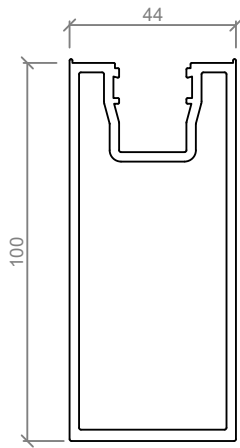

ASL 655
100mm HINGE STILE