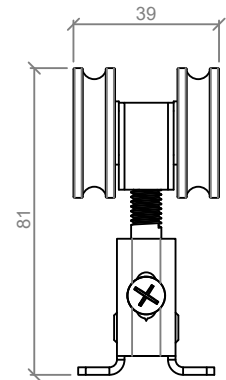

ZEB-ASL100
ASL ZERO CLEARANCE TOP
HUNG CARRIAGE - 200Kg PANEL
RATING, SUITS 100mm STILES