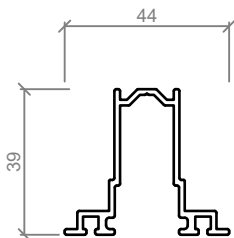

ASL 365
BOTTOM ROLLER GUIDE
& RP8 RAVEN SEAL RECIEVER