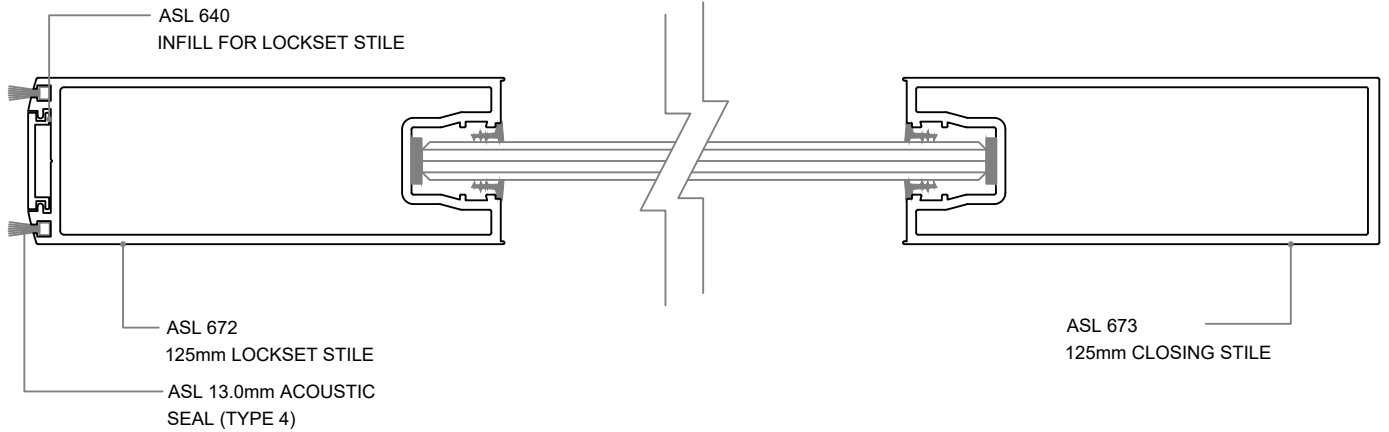

Standard Elevation - 75mm Profiles

75mm Profiles - 75mm Top Rail - Vertical Options

75mm Stiles - Hinged Pivot & Sliding

HINGED DOOR

PIVOT DOOR

SLIDING DOOR

Standard Elevation - 100mm Profiles

100mm Profiles - 100mm Top Rail - Vertical Options

100mm Stiles - Hinged Pivot & Sliding

HINGED DOOR

PIVOT DOOR

SLIDING DOOR

Standard Elevation - 125mm Profiles

HINGED DOOR

PIVOT DOOR

SLIDING DOOR