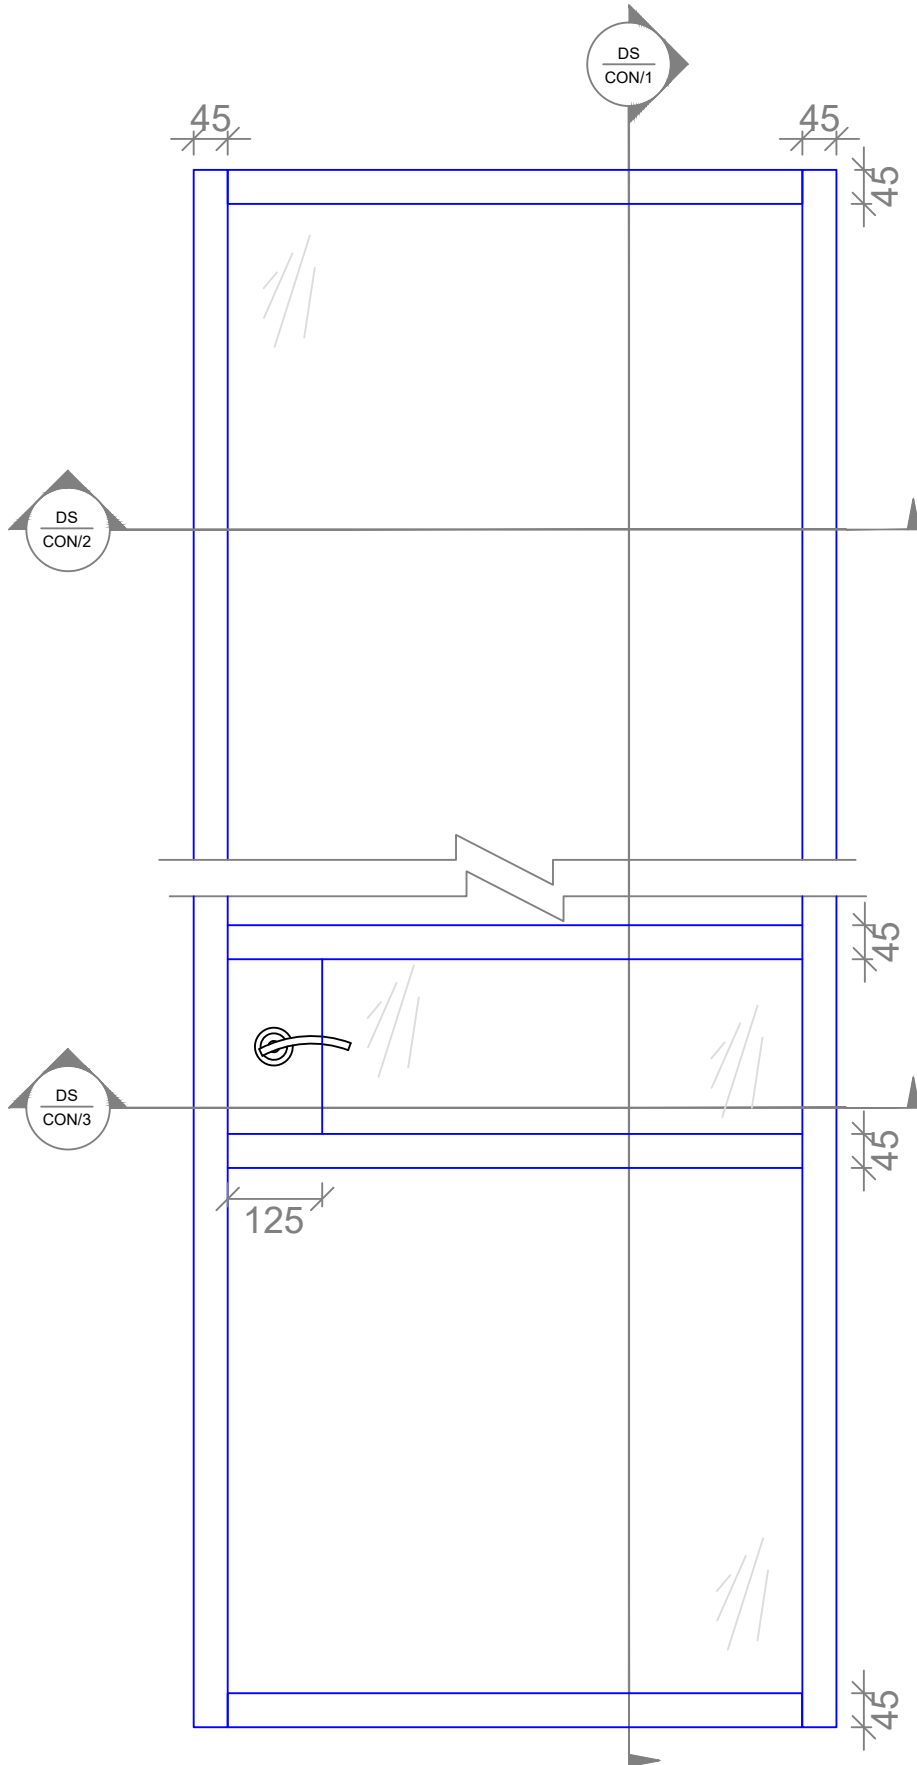

Standard Elevation - 45mm Profiles