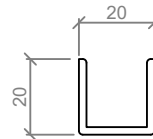

ASL 363
TRACK

ASL 362
INTERLOCKER

NYLON FLOOR GUIDE

DOOR STOP 180 / 250

GUIDE CHANNEL

ROLLER GUIDE

Standard Elevation - Single Sliding Door with Fixed Glazing

Standard Details - Top Hung Sliding Door, Fixed Panel

Standard Details - Top Hung Sliding Door, Fixed Panel

Standard Details - Opening & Door Panel

Standard Details - 64mm Steel Stud, Sliding Door, Fixed Glazing

Standard Elevation - Double Sliding Doors with Fixed Glazing