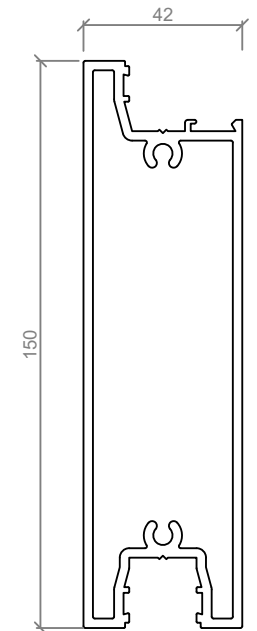

ASL 776
150mm TRANSOM &
BOTTOM RAIL