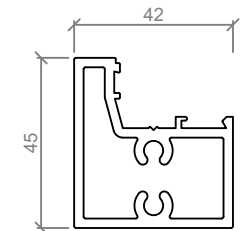

ASL 655
100mm HINGE STILE

ASL 660
100mm LOCKSET STILE

ASL 665
100mm CLOSING STILE

ASL 776
150mm TRANSOM &
BOTTOM RAIL

ASL 452
125mm TOP & BOTTOM RAIL

ASL 673
125mm HINGE STILE

ASL 672
125mm LOCKSET STILE

ASL 450
45mm LOCKSET STILE

ASL 451
45mm TOP & BOTTOM RAIL

ASL 453
45mm TRANSOM

ASL 640
INFILL FOR LOCKSET STILE

ASL 610
GLAZING BEAD

Standard Elevation - 45mm Profiles

45mm Profiles - 45mm Top Rail - Vertical Options

45mm Profiles - 45mm Hinged & Lockbox

Standard Elevation - 75mm Profiles

75mm Profiles - 75mm Top Rail - Vertical Options

75mm Stiles - Hinged Pivot & Sliding

HINGED DOOR

PIVOT DOOR

SLIDING DOOR

Standard Elevation - 100mm Profiles

100mm Profiles - 100mm Top Rail - Vertical Options