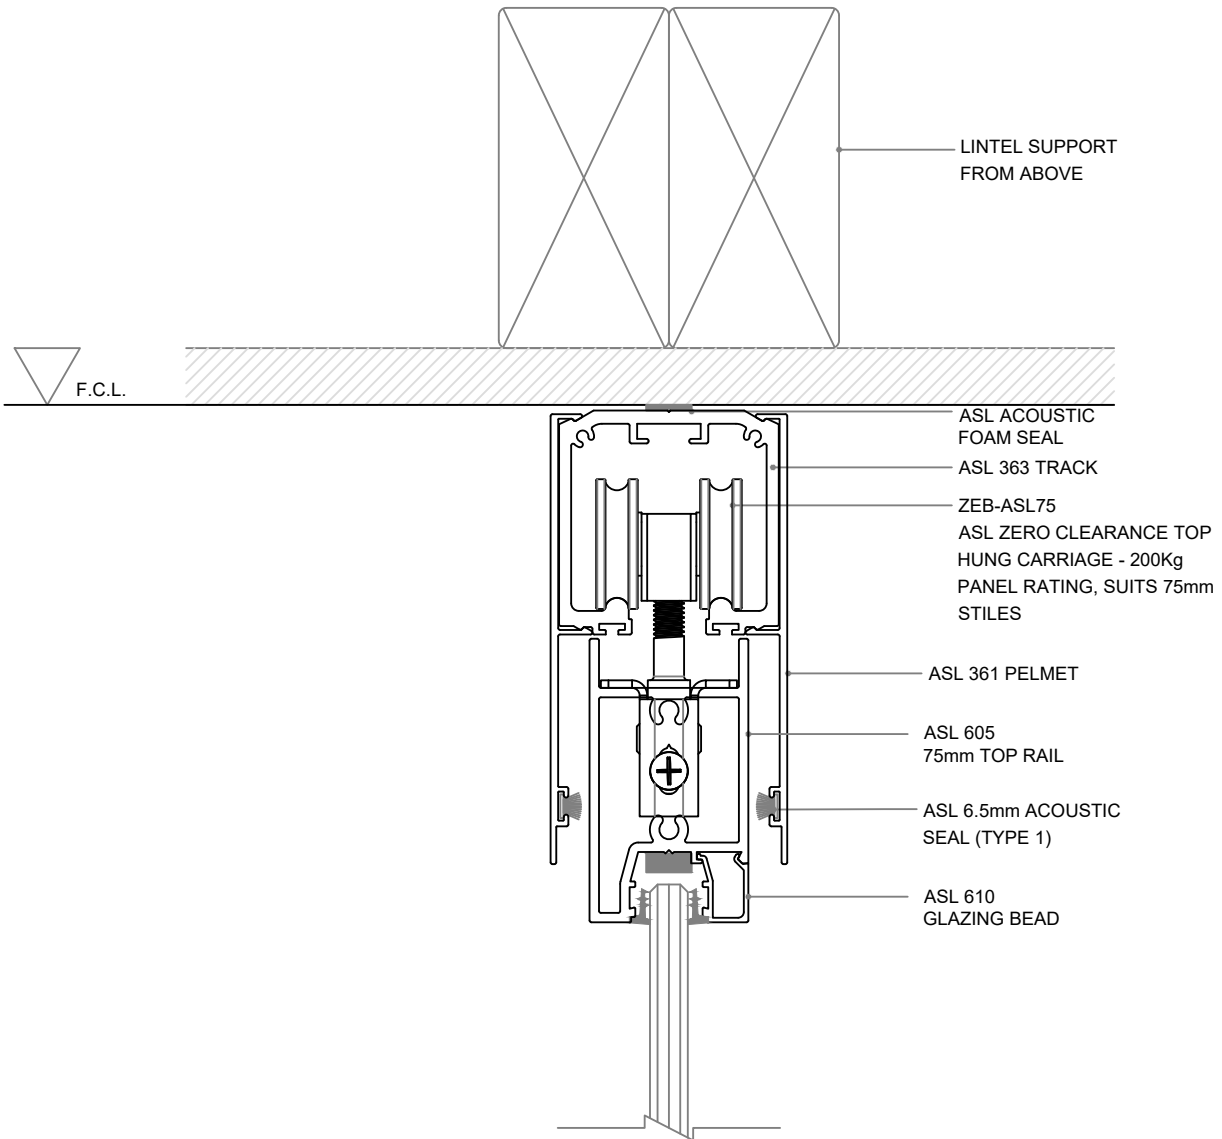

Standard Details - Top Hung Sliding Door, Fixed Panel

Standard Details - Opening & Door Panel

Standard Details - 64mm Steel Stud, Sliding Door, Fixed Glazing

Standard Elevation - Double Sliding Doors with Fixed Glazing

Standard Details - Bottom Roller Stacking Doors - Mating Head

Standard Details - Bottom Roller Stacking Doors - Mating Head Guide

INTERLOCKERS

VERTICAL END WALL

Standard Elevation - Single Sliding Door

Standard Details - Single Sliding Door - Top Track

Standard Elevation - Double Sliding Door

Standard Details - Double Sliding Door - Top Track

Acoustic Door Seal Options - Raven and inStop

RP47 RP47Si

RP10 RP10Si

RP8 RP8Si

RP96 FLOOR PLATE

ASL 903
ADJUSTABLE DOOR
SEAL POCKET INFILL CLIP