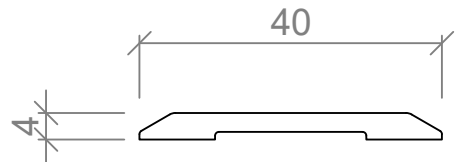

Standard Elevation - Double Sliding Door

Standard Details - Double Sliding Door - Top Track

Acoustic Door Seal Options - Raven and inStop

RP47 RP47Si

RP10 RP10Si

RP8 RP8Si

RP96 FLOOR PLATE

ASL 903
ADJUSTABLE DOOR
SEAL POCKET INFILL CLIP