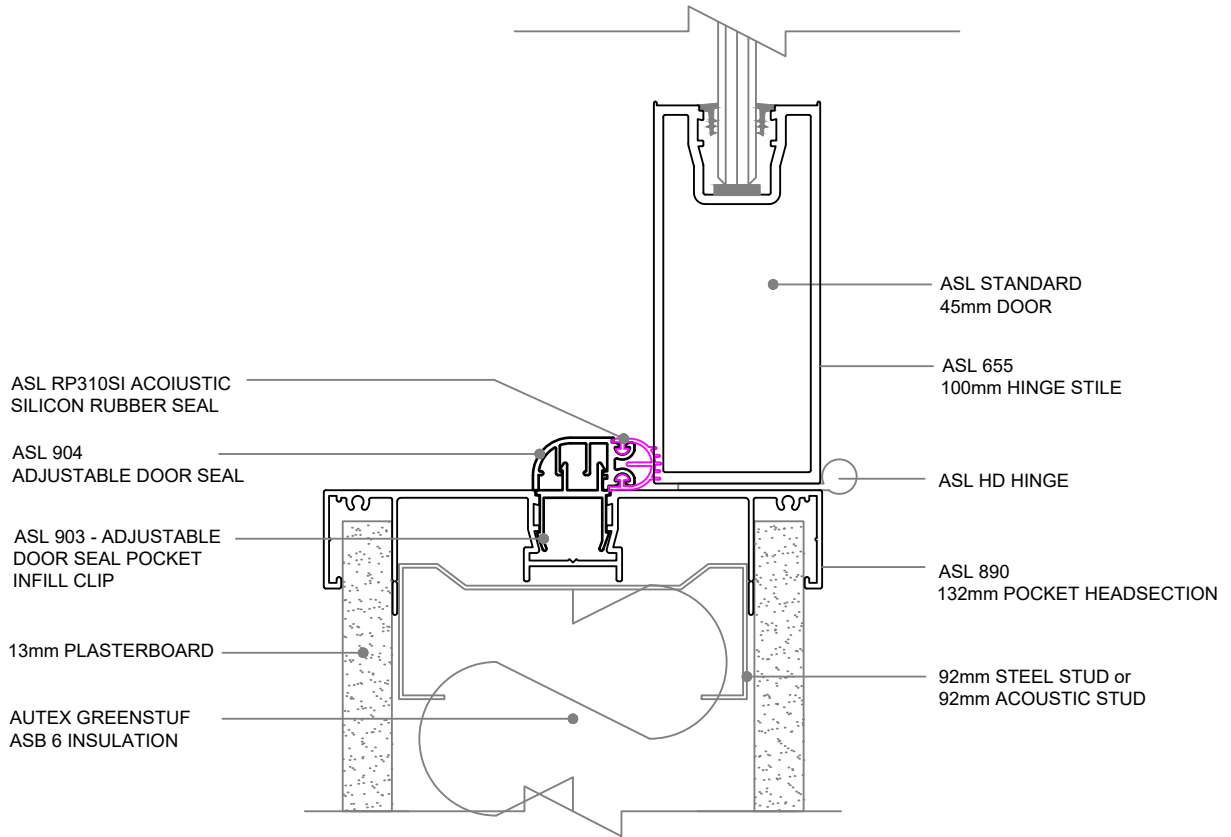

Standard Details - Top Hung Sliding Door, Fixed Panel

Standard Details - Opening & Door Panel

Standard Details - 64mm Steel Stud, Sliding Door, Fixed Glazing

Standard Elevation - Double Sliding Doors with Fixed Glazing

Standard Details - Bottom Roller Stacking Doors - Mating Head

Standard Details - Bottom Roller Stacking Doors - Mating Head Guide

INTERLOCKERS

VERTICAL END WALL

Standard Elevation - Single Sliding Door

Standard Details - Single Sliding Door - Top Track

Standard Elevation - Double Sliding Door

Standard Details - Double Sliding Door - Top Track

Acoustic Door Seal Options - Raven and inStop

RP47 RP47Si

RP10 RP10Si

RP8 RP8Si

RP96 FLOOR PLATE

ASL 903
ADJUSTABLE DOOR
SEAL POCKET INFILL CLIP

ASL 904
ADJUSTABLE DOOR
SEAL

ASL RP310Si
RP310Si SILICON
RUBBER SEAL
(SUITS ASL 903)

Acoustic Door Seal Options - Raven

Acoustic Door Seal Options - Raven

Acoustic Door Seal Options - Raven

Acoustic Door Seal Options inStopSYSTEM