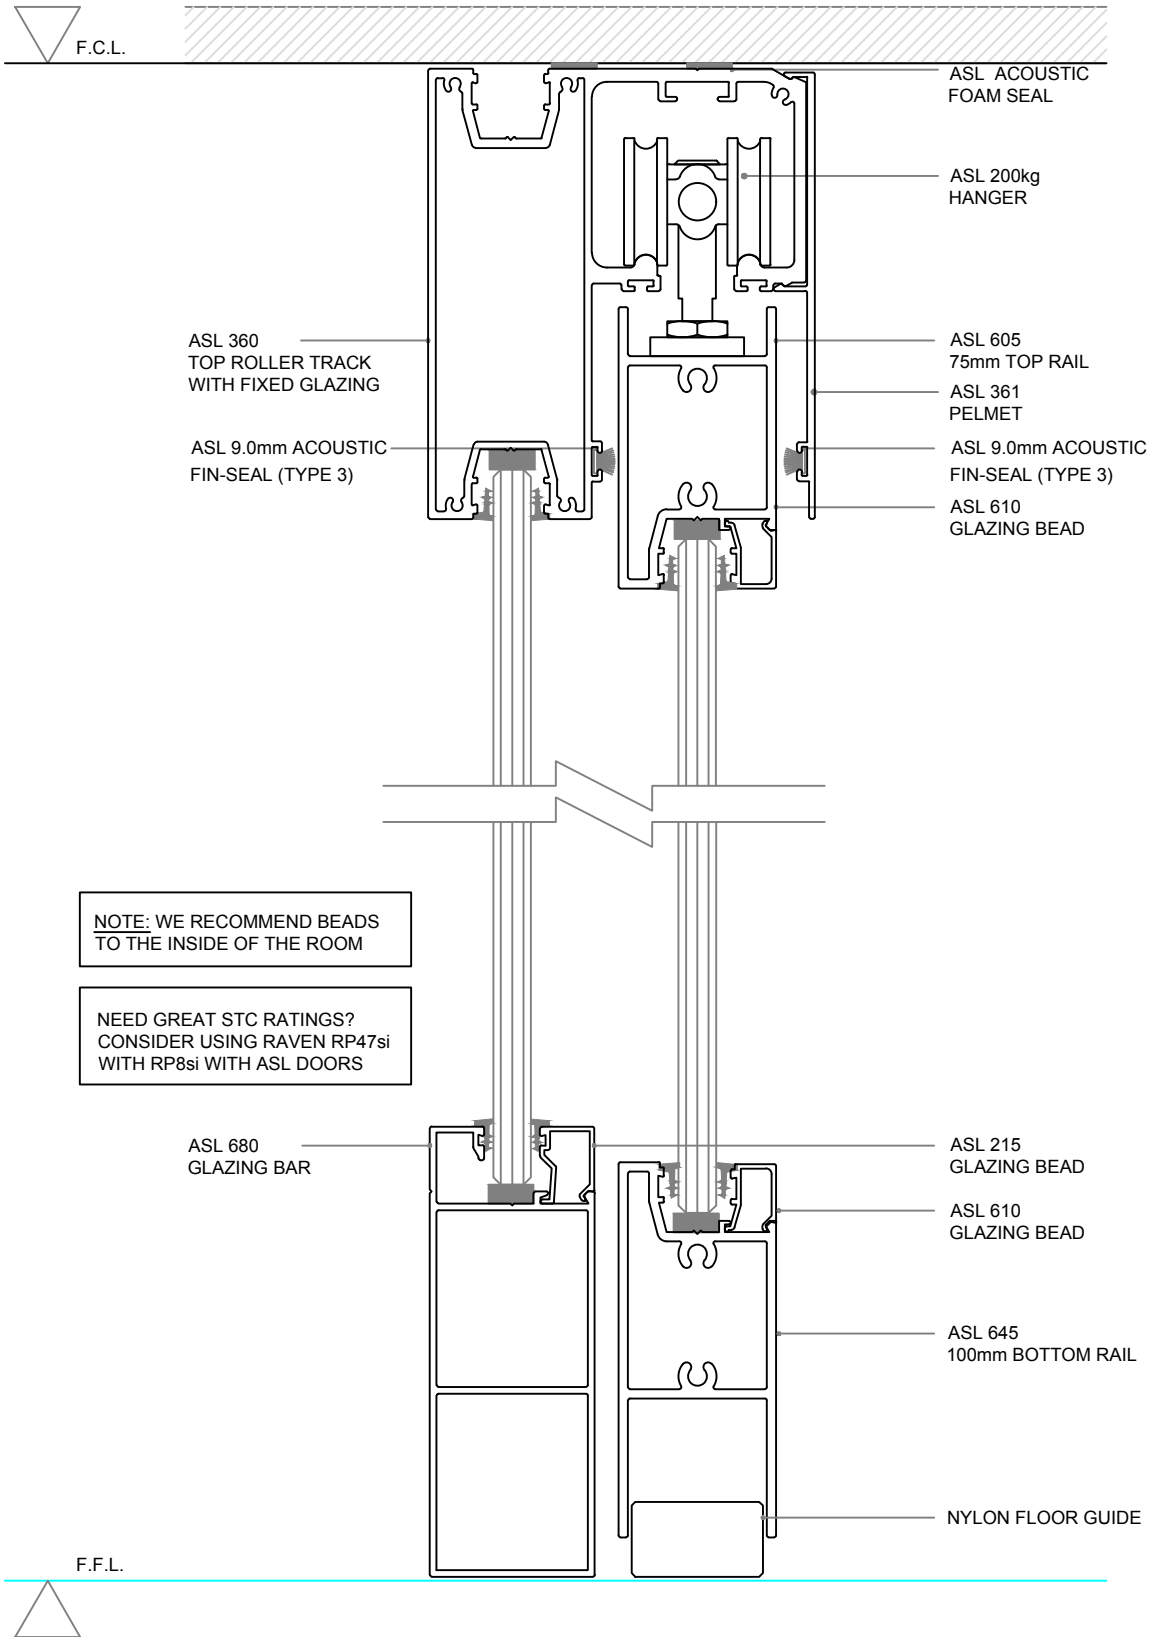

Standard Details - Top Hung Sliding Door, Fixed Panel

Standard Details - Opening & Door Panel

Standard Details - 64mm Steel Stud, Sliding Door, Fixed Glazing

Standard Elevation - Double Sliding Doors with Fixed Glazing