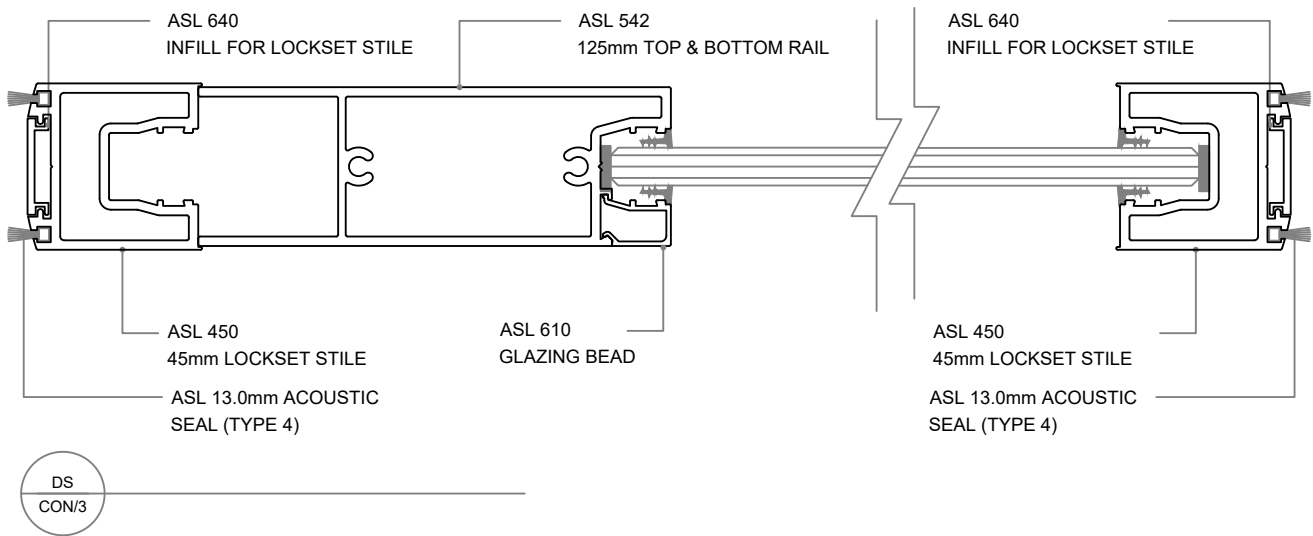

ASL 451
45mm TOP & BOTTOM RAIL

ASL 453
45mm TRANSOM

ASL 640
INFILL FOR LOCKSET STILE

ASL 610
GLAZING BEAD

Standard Elevation - 45mm Profiles

45mm Profiles - 45mm Top Rail - Vertical Options

45mm Profiles - 45mm Hinged & Lockbox

Standard Elevation - 75mm Profiles

75mm Profiles - 75mm Top Rail - Vertical Options

75mm Stiles - Hinged Pivot & Sliding

HINGED DOOR

PIVOT DOOR

SLIDING DOOR

Standard Elevation - 100mm Profiles

100mm Profiles - 100mm Top Rail - Vertical Options