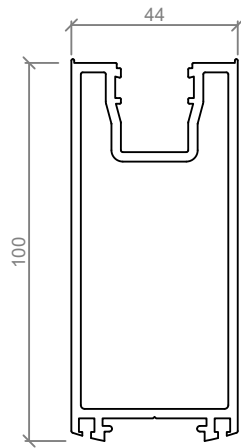

ASL 660
100mm LOCKSET STILE