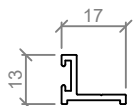

ASL 362
INTERLOCKER