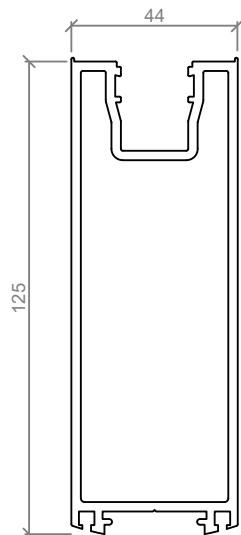

ASL 655
100mm HINGE STILE

ASL 660
100mm LOCKSET STILE

ASL 665
100mm CLOSING STILE

ASL 776
150mm TRANSOM &
BOTTOM RAIL

ASL 452
125mm TOP & BOTTOM RAIL

ASL 673
125mm HINGE STILE

ASL 672
125mm LOCKSET STILE

ASL 450
45mm LOCKSET STILE

ASL 451
45mm TOP & BOTTOM RAIL

ASL 453
45mm TRANSOM

ASL 640
INFILL FOR LOCKSET STILE

ASL 610
GLAZING BEAD

Standard Elevation - 45mm Profiles

45mm Profiles - 45mm Top Rail - Vertical Options

45mm Profiles - 45mm Hinged & Lockbox

Standard Elevation - 75mm Profiles

75mm Profiles - 75mm Top Rail - Vertical Options

75mm Stiles - Hinged Pivot & Sliding

HINGED DOOR

PIVOT DOOR

SLIDING DOOR

Standard Elevation - 100mm Profiles

100mm Profiles - 100mm Top Rail - Vertical Options