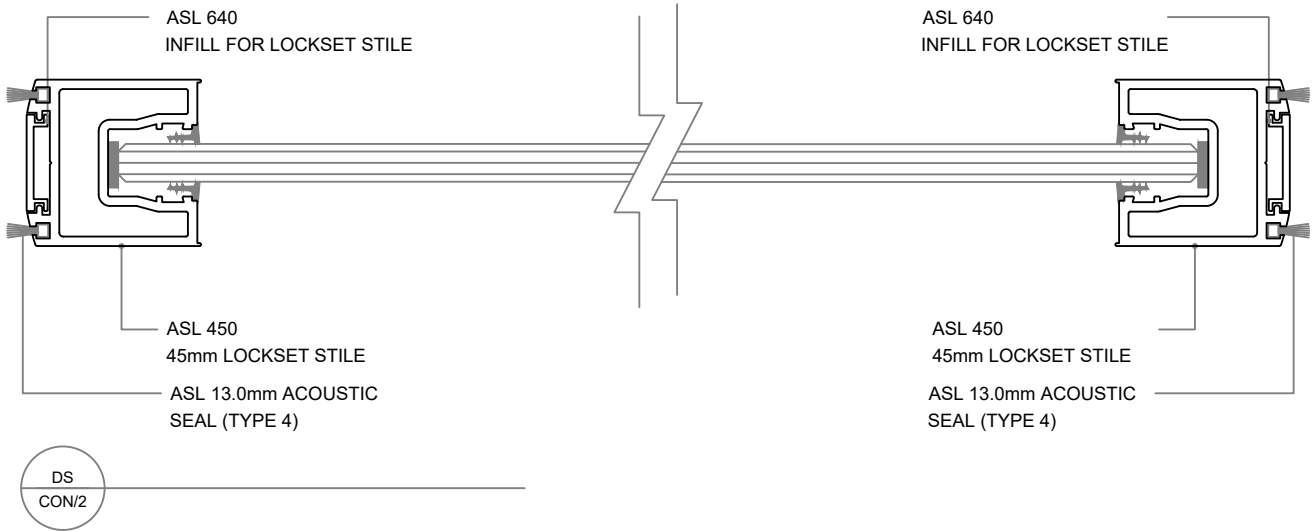

ASL 451
45mm TOP & BOTTOM RAIL

ASL 453
45mm TRANSOM

ASL 640
INFILL FOR LOCKSET STILE

ASL 610
GLAZING BEAD

Standard Elevation - 45mm Profiles

45mm Profiles - 45mm Top Rail - Vertical Options

45mm Profiles - 45mm Hinged & Lockbox

Standard Elevation - 75mm Profiles

75mm Profiles - 75mm Top Rail - Vertical Options

75mm Stiles - Hinged Pivot & Sliding

HINGED DOOR

PIVOT DOOR

SLIDING DOOR

Standard Elevation - 100mm Profiles

100mm Profiles - 100mm Top Rail - Vertical Options