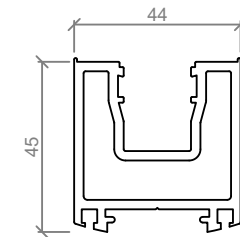

ASL 655
100mm HINGE STILE

ASL 660
100mm LOCKSET STILE

ASL 665
100mm CLOSING STILE

ASL 776
150mm TRANSOM &
BOTTOM RAIL

ASL 452
125mm TOP & BOTTOM RAIL

ASL 673
125mm HINGE STILE

ASL 672
125mm LOCKSET STILE

ASL 450
45mm LOCKSET STILE

ASL 451
45mm TOP & BOTTOM RAIL

ASL 453
45mm TRANSOM

ASL 640
INFILL FOR LOCKSET STILE

ASL 610
GLAZING BEAD

Standard Elevation - 45mm Profiles

45mm Profiles - 45mm Top Rail - Vertical Options

45mm Profiles - 45mm Hinged & Lockbox

Standard Elevation - 75mm Profiles

75mm Profiles - 75mm Top Rail - Vertical Options

75mm Stiles - Hinged Pivot & Sliding

HINGED DOOR

PIVOT DOOR

SLIDING DOOR

Standard Elevation - 100mm Profiles

100mm Profiles - 100mm Top Rail - Vertical Options