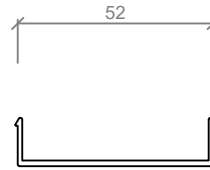

ASL 355
VERTICAL CLOSER