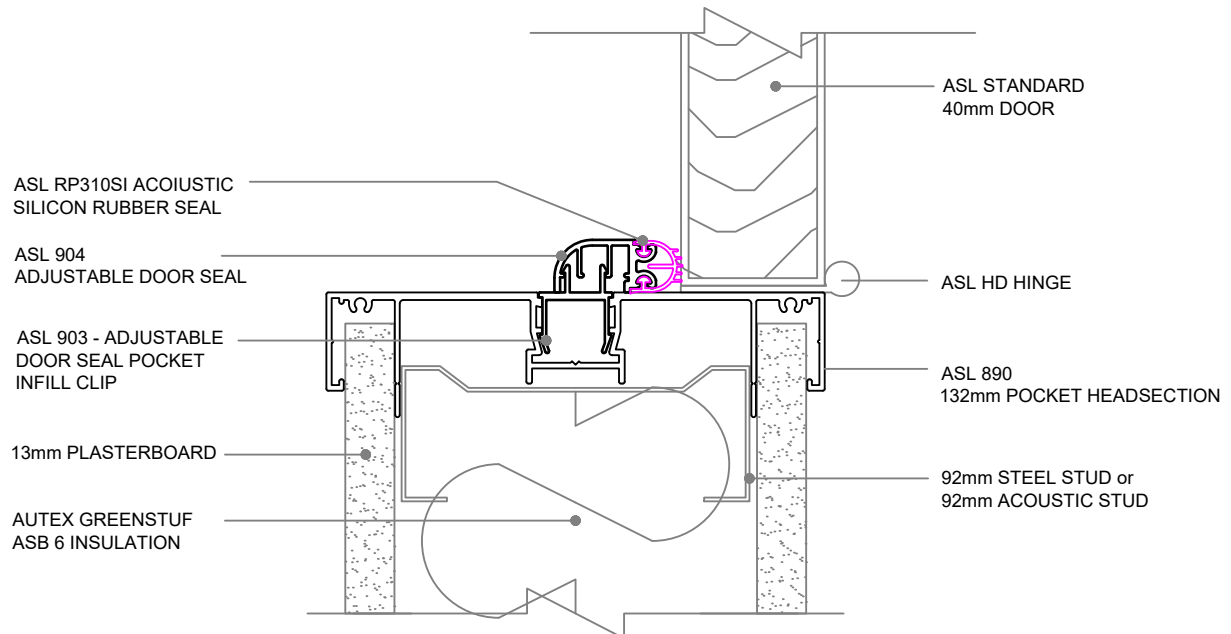

Standard Details - Top Hung Sliding Door, Fixed Panel

Standard Details - Opening & Door Panel

Standard Details - 64mm Steel Stud, Sliding Door, Fixed Glazing

Standard Elevation - Double Sliding Doors with Fixed Glazing

Standard Details - Bottom Roller Stacking Doors - Mating Head

Standard Details - Bottom Roller Stacking Doors - Mating Head Guide

INTERLOCKERS

VERTICAL END WALL

Standard Elevation - Single Sliding Door

Standard Details - Single Sliding Door - Top Track

ASL 904
ADJUSTABLE DOOR
SEAL

ASL RP310Si
RP310Si SILICON
RUBBER SEAL
(SUITS ASL 903)

Acoustic Door Seal Options - Raven

Acoustic Door Seal Options - Raven

Acoustic Door Seal Options - Raven

Acoustic Door Seal Options inStopSYSTEM