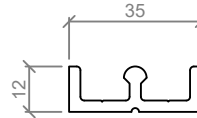

100mm Stiles - Hinged Pivot & Sliding

HINGED DOOR

PIVOT DOOR

SLIDING DOOR

Standard Elevation - 125mm Profiles

HINGED DOOR

PIVOT DOOR

SLIDING DOOR

Standard Sliding Suites Profiles - Suits All ASL Systems

ASL 360
TOP ROLLER TRACK WITH FIXED GLAZING

ASL 361
PELMET

ASL 102
HEAD GUIDE

ASL 101
BOTTOM ROLLER TRACK

ZEB-ASL75
ASL ZERO CLEARANCE TOP
HUNG CARRIAGE - 200Kg PANEL
RATING, SUITS 75mm STILES