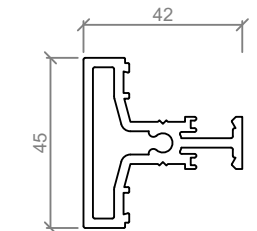

ASL 655
100mm HINGE STILE

ASL 660
100mm LOCKSET STILE

ASL 665
100mm CLOSING STILE

ASL 776
150mm TRANSOM &
BOTTOM RAIL

ASL 452
125mm TOP & BOTTOM RAIL

ASL 673
125mm HINGE STILE

ASL 672
125mm LOCKSET STILE

ASL 450
45mm LOCKSET STILE

ASL 451
45mm TOP & BOTTOM RAIL

ASL 453
45mm TRANSOM

ASL 640
INFILL FOR LOCKSET STILE

ASL 610
GLAZING BEAD

Standard Elevation - 45mm Profiles

45mm Profiles - 45mm Top Rail - Vertical Options

45mm Profiles - 45mm Hinged & Lockbox

Standard Elevation - 75mm Profiles

75mm Profiles - 75mm Top Rail - Vertical Options

75mm Stiles - Hinged Pivot & Sliding

HINGED DOOR

PIVOT DOOR

SLIDING DOOR

Standard Elevation - 100mm Profiles

100mm Profiles - 100mm Top Rail - Vertical Options