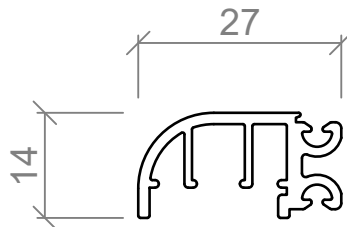

Standard Details - Bottom Roller Stacking Doors - Mating Head

Standard Details - Bottom Roller Stacking Doors - Mating Head Guide

INTERLOCKERS

VERTICAL END WALL

Standard Elevation - Single Sliding Door

Standard Details - Single Sliding Door - Top Track

Standard Elevation - Double Sliding Door

Standard Details - Double Sliding Door - Top Track

Acoustic Door Seal Options - Raven and inStop

RP47 RP47Si

RP10 RP10Si

RP8 RP8Si

RP96 FLOOR PLATE

ASL 903
ADJUSTABLE DOOR
SEAL POCKET INFILL CLIP