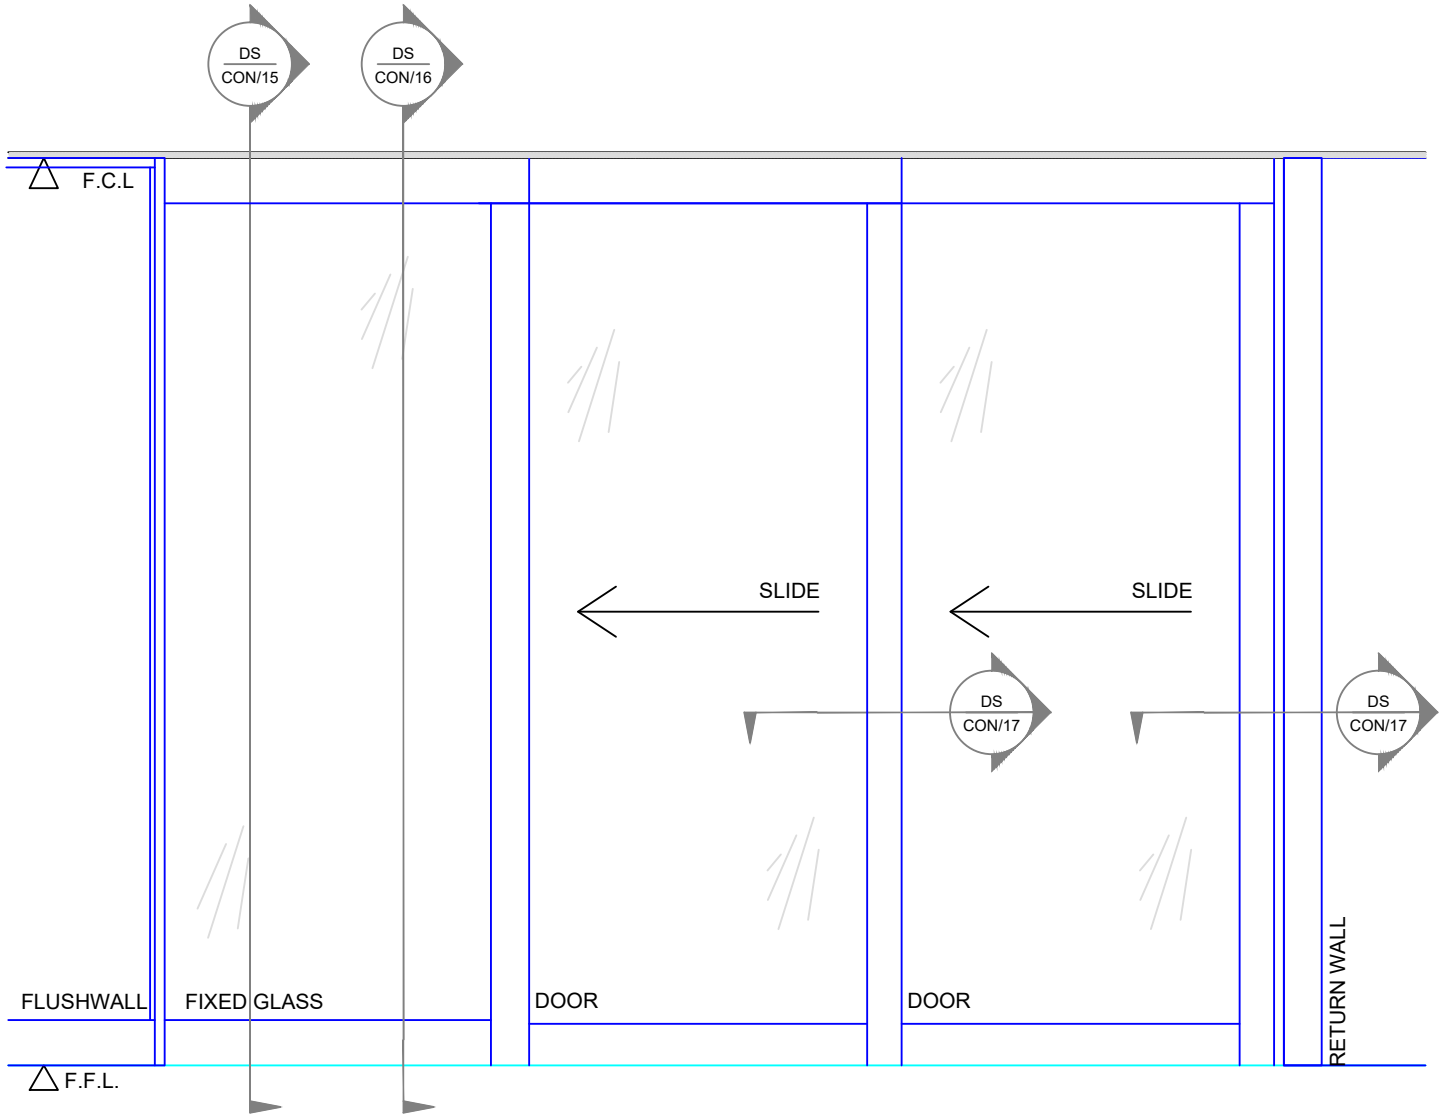

ASL 363
TRACK

ASL 362
INTERLOCKER

NYLON FLOOR GUIDE

DOOR STOP 180 / 250

GUIDE CHANNEL

ROLLER GUIDE

Standard Elevation - Single Sliding Door with Fixed Glazing

Standard Details - Top Hung Sliding Door, Fixed Panel

Standard Details - Top Hung Sliding Door, Fixed Panel

Standard Details - Opening & Door Panel

Standard Details - 64mm Steel Stud, Sliding Door, Fixed Glazing

Standard Elevation - Double Sliding Doors with Fixed Glazing

Standard Details - Bottom Roller Stacking Doors - Mating Head

Standard Details - Bottom Roller Stacking Doors - Mating Head Guide

INTERLOCKERS

VERTICAL END WALL

Standard Elevation - Single Sliding Door

Standard Details - Single Sliding Door - Top Track