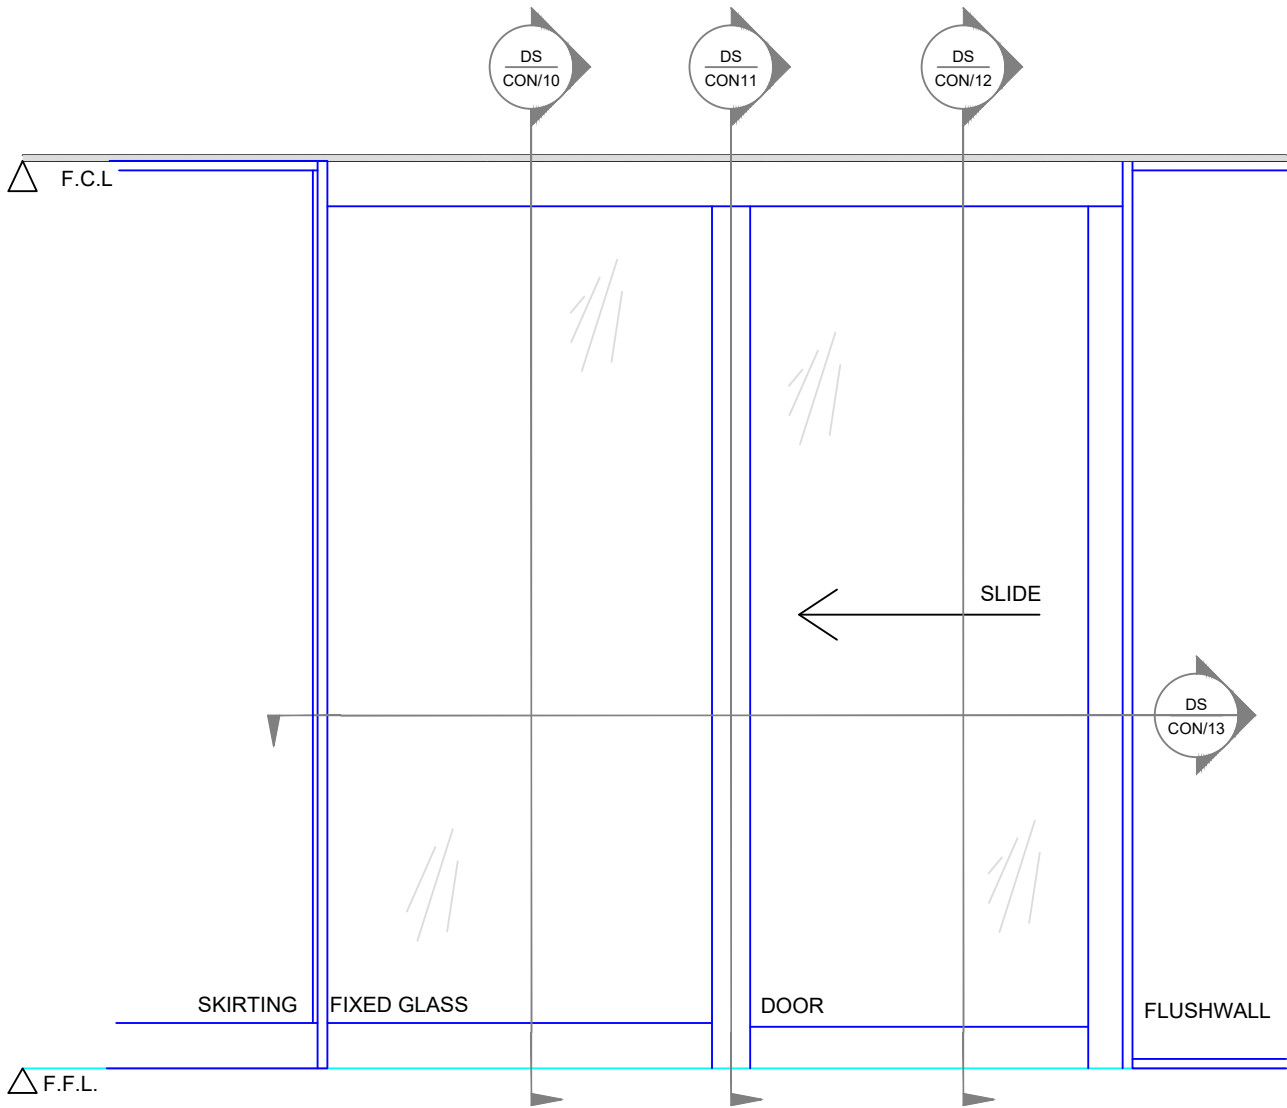

ASL 363
TRACK

ASL 362
INTERLOCKER

NYLON FLOOR GUIDE

DOOR STOP 180 / 250

GUIDE CHANNEL

ROLLER GUIDE

Standard Elevation - Single Sliding Door with Fixed Glazing

Standard Details - Top Hung Sliding Door, Fixed Panel

Standard Details - Top Hung Sliding Door, Fixed Panel

Standard Details - Opening & Door Panel

Standard Details - 64mm Steel Stud, Sliding Door, Fixed Glazing

Standard Elevation - Double Sliding Doors with Fixed Glazing

Standard Details - Bottom Roller Stacking Doors - Mating Head

Standard Details - Bottom Roller Stacking Doors - Mating Head Guide

INTERLOCKERS

VERTICAL END WALL

Standard Elevation - Single Sliding Door

Standard Details - Single Sliding Door - Top Track