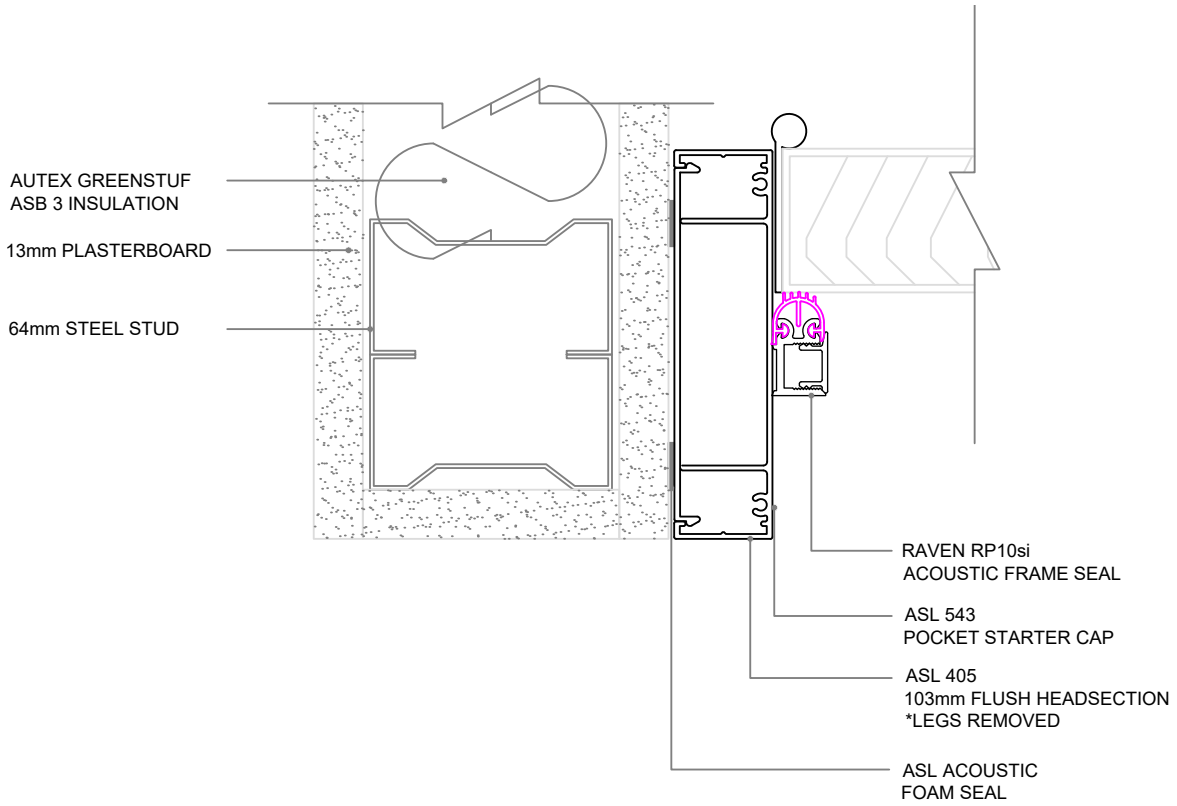

Standard Details - Top Hung Sliding Door, Fixed Panel

Standard Details - Opening & Door Panel

Standard Details - 64mm Steel Stud, Sliding Door, Fixed Glazing

Standard Elevation - Double Sliding Doors with Fixed Glazing

Standard Details - Bottom Roller Stacking Doors - Mating Head

Standard Details - Bottom Roller Stacking Doors - Mating Head Guide

INTERLOCKERS

VERTICAL END WALL

Standard Elevation - Single Sliding Door

Standard Details - Single Sliding Door - Top Track

Standard Elevation - Double Sliding Door

Standard Details - Double Sliding Door - Top Track

Acoustic Door Seal Options - Raven and inStop

RP47 RP47Si

RP10 RP10Si

RP8 RP8Si

RP96 FLOOR PLATE

ASL 903
ADJUSTABLE DOOR
SEAL POCKET INFILL CLIP

ASL 904
ADJUSTABLE DOOR
SEAL

ASL RP310Si
RP310Si SILICON
RUBBER SEAL
(SUITS ASL 903)

Acoustic Door Seal Options - Raven

Acoustic Door Seal Options - Raven

Acoustic Door Seal Options - Raven

Acoustic Door Seal Options inStopSYSTEM