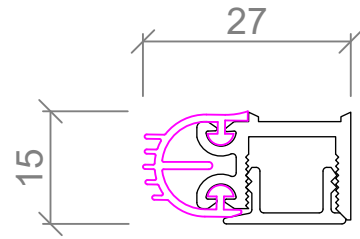

Standard Details - Top Hung Sliding Door, Fixed Panel

Standard Details - Opening & Door Panel

Standard Details - 64mm Steel Stud, Sliding Door, Fixed Glazing

Standard Elevation - Double Sliding Doors with Fixed Glazing

Standard Details - Bottom Roller Stacking Doors - Mating Head

Standard Details - Bottom Roller Stacking Doors - Mating Head Guide

INTERLOCKERS

VERTICAL END WALL

Standard Elevation - Single Sliding Door

Standard Details - Single Sliding Door - Top Track

Standard Elevation - Double Sliding Door

Standard Details - Double Sliding Door - Top Track

Acoustic Door Seal Options - Raven and inStop

RP47 RP47Si

RP10 RP10Si

RP8 RP8Si

RP96 FLOOR PLATE

ASL 903
ADJUSTABLE DOOR
SEAL POCKET INFILL CLIP

ASL 904
ADJUSTABLE DOOR
SEAL

ASL RP310Si
RP310Si SILICON
RUBBER SEAL
(SUITS ASL 903)

Acoustic Door Seal Options - Raven

Acoustic Door Seal Options - Raven

Acoustic Door Seal Options - Raven

Acoustic Door Seal Options inStopSYSTEM