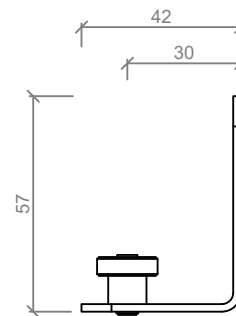

ASL 363
TRACK

ASL 362
INTERLOCKER

NYLON FLOOR GUIDE

DOOR STOP 180 / 250

GUIDE CHANNEL

ROLLER GUIDE

Standard Elevation - Single Sliding Door with Fixed Glazing

Standard Details - Top Hung Sliding Door, Fixed Panel

Standard Details - Top Hung Sliding Door, Fixed Panel

Standard Details - Opening & Door Panel

Standard Details - 64mm Steel Stud, Sliding Door, Fixed Glazing

Standard Elevation - Double Sliding Doors with Fixed Glazing