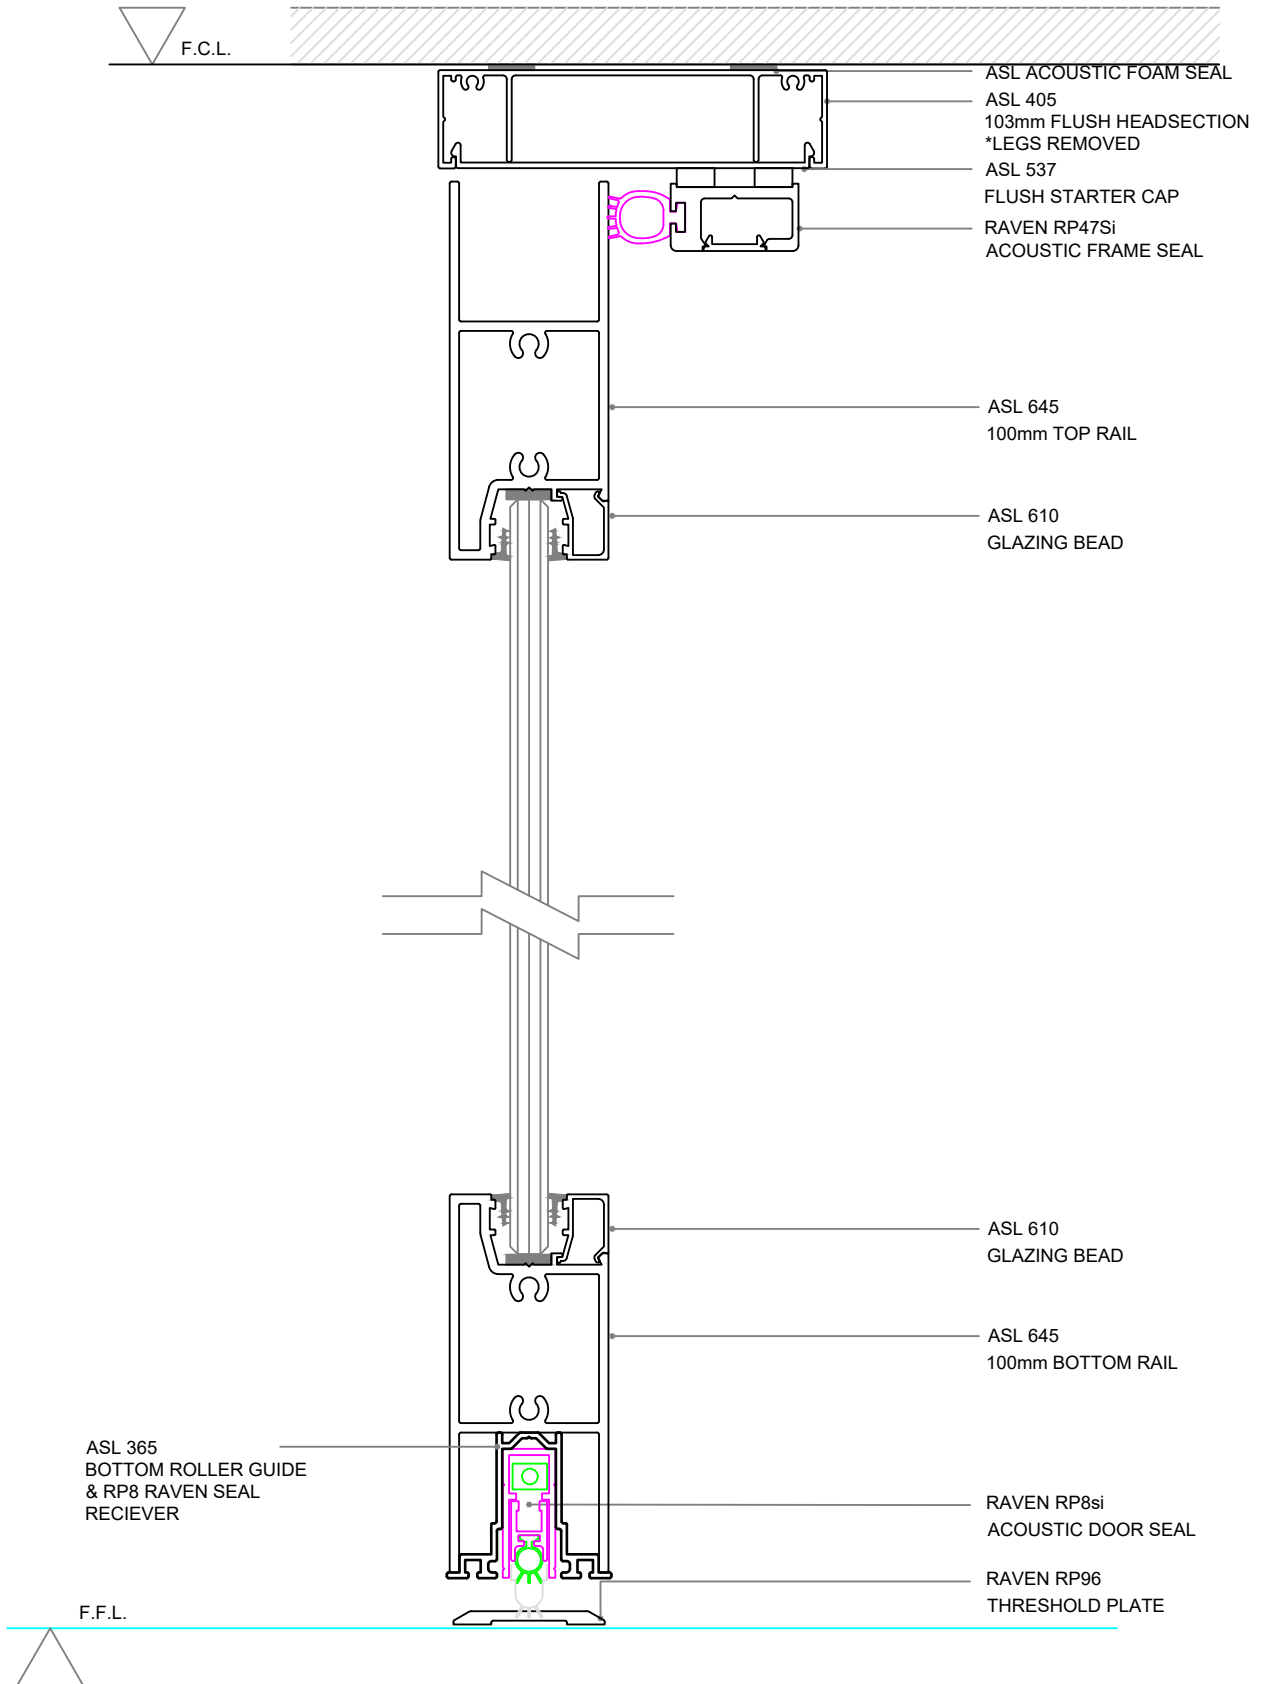

Acoustic Door Seal Options - Raven