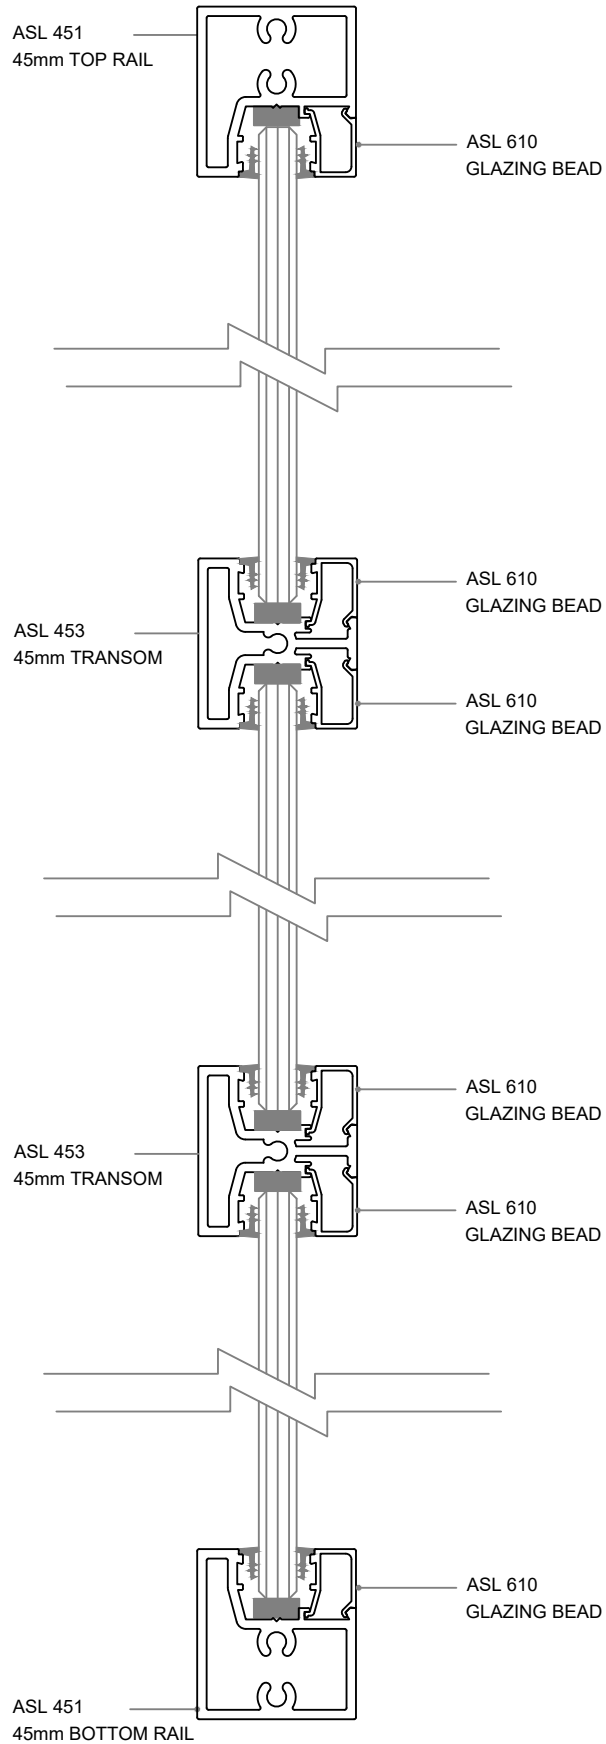

ASL 451
45mm TOP & BOTTOM RAIL

ASL 453
45mm TRANSOM

ASL 640
INFILL FOR LOCKSET STILE

ASL 610
GLAZING BEAD

Standard Elevation - 45mm Profiles

45mm Profiles - 45mm Top Rail - Vertical Options

45mm Profiles - 45mm Hinged & Lockbox

Standard Elevation - 75mm Profiles

75mm Profiles - 75mm Top Rail - Vertical Options

75mm Stiles - Hinged Pivot & Sliding

HINGED DOOR

PIVOT DOOR

SLIDING DOOR

Standard Elevation - 100mm Profiles

100mm Profiles - 100mm Top Rail - Vertical Options