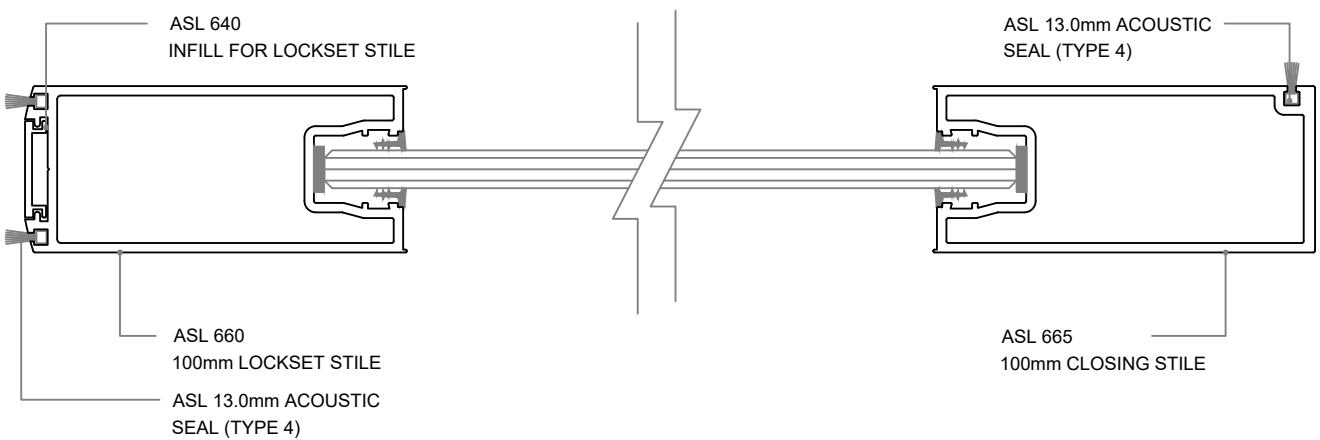

Standard Elevation - 75mm Profiles

75mm Profiles - 75mm Top Rail - Vertical Options

75mm Stiles - Hinged Pivot & Sliding

HINGED DOOR

PIVOT DOOR

SLIDING DOOR

Standard Elevation - 100mm Profiles

100mm Profiles - 100mm Top Rail - Vertical Options

100mm Stiles - Hinged Pivot & Sliding

HINGED DOOR

PIVOT DOOR

SLIDING DOOR

Standard Elevation - 125mm Profiles

HINGED DOOR

PIVOT DOOR

SLIDING DOOR