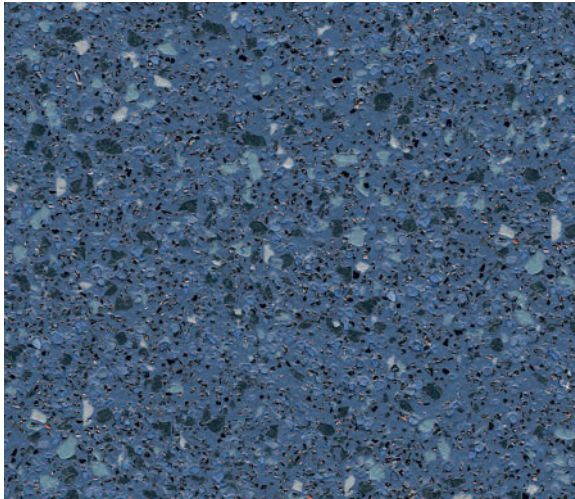

**Heavy-duty safety flooring
with enhanced slip resistance**

**SAFETY
FLOORING**

LRV 12.4

NCS S 6020-Y80R

Iron Ore 4340

w/r 4206

LRV 22.9

NCS S 5005-Y80R

Mortar 4360

w/r 4600

LRV 14.2

NCS S 5020-R80B

Bluestone 4390

w/r 4910

LRV 18.7

NCS S 5010-P90B

Pearl Granite 4330

w/r 4670

LRV 14.6

NCS S 6000-N

Aurora Grey 4290

w/r 4610

LRV 22.6

NCS S 5005-G50Y

Baltic Green 4350

w/r 4350

 **100% RECYCLABLE**
CONTAINS RECYCLED MATERIAL

w/r = weld rod

POLYFLOR™
COVERING THE WORLD

^o Refer to BRE Global ratings on www.greenbooklive.com

The closest perceived NCS - Natural Colour System references are quoted for your convenience. For more information see www.ncscolour.com
Light Reflectance Values (LRV) - all colours are tested in accordance with BS8300:2009.