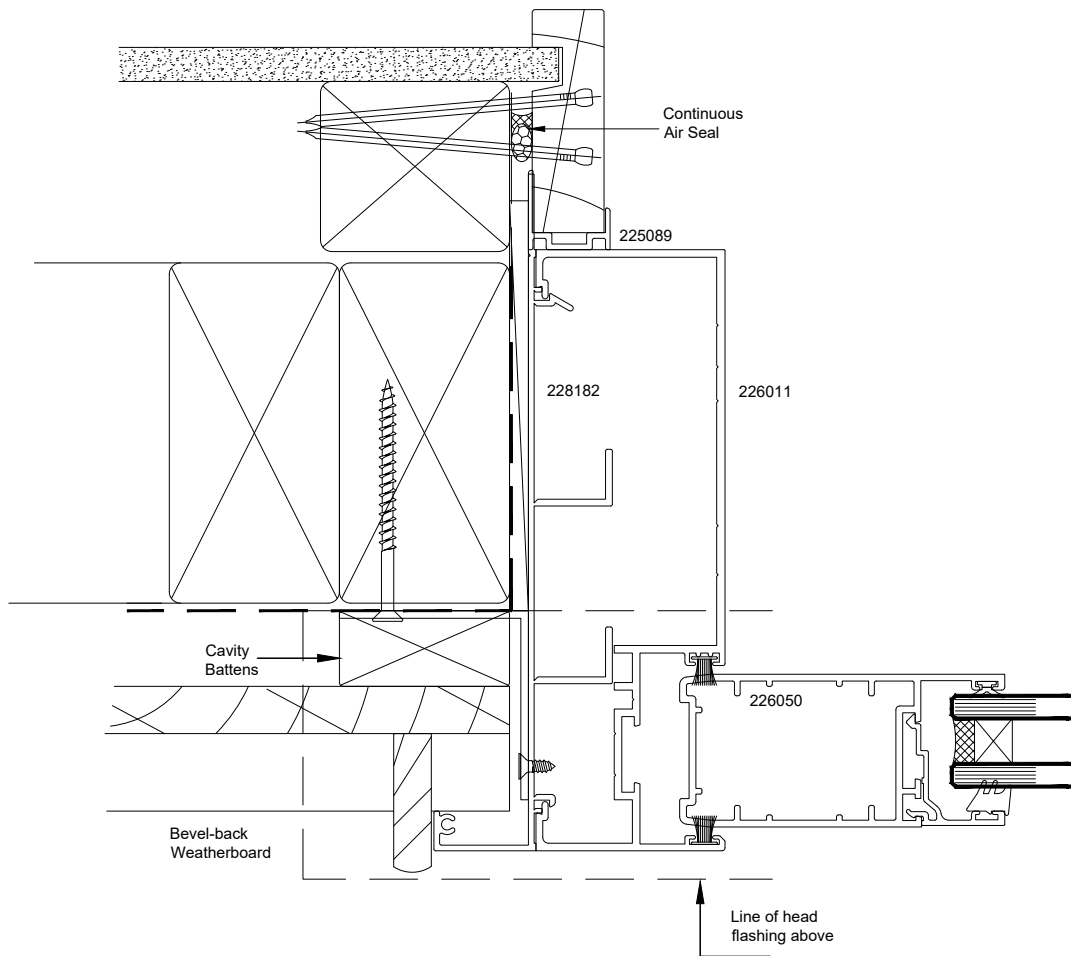

Atlantic High Performance Suite (48mm Platform)

Stacker Door - Cavity Fixed - Bevel Back Weatherboards - Jamb
106 Frame - -

QuickCode:A1DS6_CBJ

Jamb Detail

Fletcher Aluminium
Atlantic Suite

0800 397 263

technical@altus.co.nz
www.designresource.co.nz