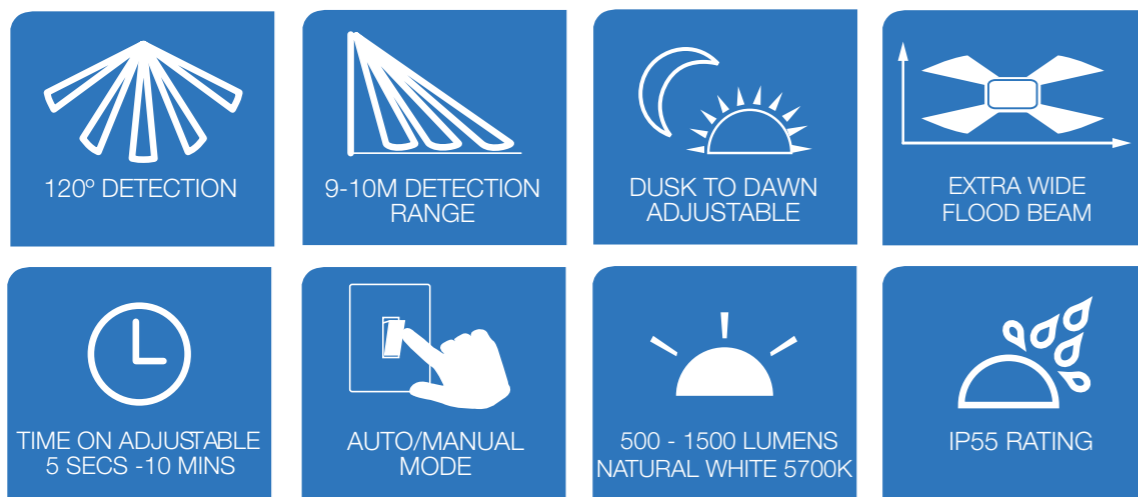

REFLECT LED

Low Glare PIR Floodlight

Unique rear-projection technology brings a new standard to floodlighting, using a high polished reflector to maximise light yield.

Natural White LED's with high CRI have been selected for a crisp, bright impact. This floodlight can be mounted to either wall or ceiling surfaces, and will provide wide beam illuminance around your home.

12W White

20W White

26W White

12W Black

20W Black

26W Black

Model	Description	Luminous Flux	Flood Beam
LHT0277	12W REFLECT LED PIR BLK	500 lm	105°
LHT0278	12W REFLECT LED PIR WHT	500 lm	105°
LHT0279	20W REFLECT LED PIR BLK	1000 lm	110°
LHT0280	20W REFLECT LED PIR WHT	1000 lm	110°
LHT0281	26W REFLECT LED PIR BLK	1500 lm	110°
LHT0282	26W REFLECT LED PIR WHT	1500 lm	110°

Rear projection LED Technology
PIR or Dusk to Dawn operation
Mount to Wall or Ceiling

3 YEAR
WARRANTY