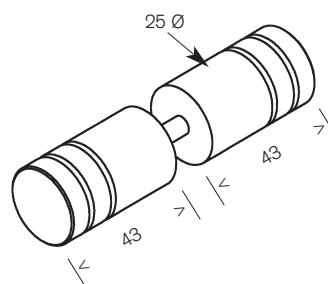

SHOWER HANDLES AND KNOBS

MS250 / 300 / 400 / 450 / 500
 Single D and Knob

M250
 Double D Handle

MF150 and MFS150
 Finline Handle

MD250
 Delta Handle

Knobs

MK38
 Pull Knob Set

MK25
 Pull Knob Set

MW30
 Gold Highlight Washer
 To suit MK25 Knob Set
 and MS and M250 Handles