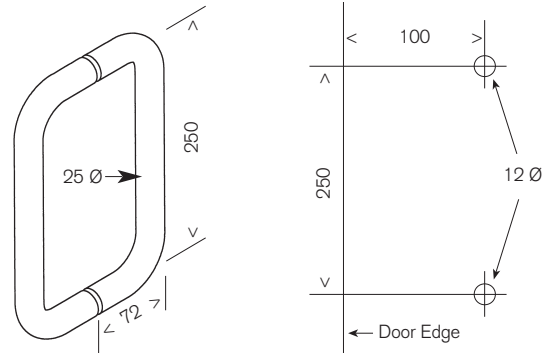

SHOWER HANDLES AND KNOBS

MS250 / 300 / 400 / 450 / 500
 Single D and Knob

M250
 Double D Handle

MF150 and MFS150
 Finline Handle

MD250
 Delta Handle

Knobs

MK38
 Pull Knob Set

MK25
 Pull Knob Set

MW30
 Gold Highlight Washer
 To suit MK25 Knob Set
 and MS and M250 Handles