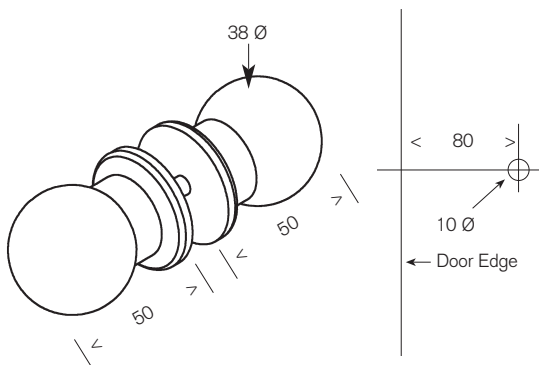

SHOWER HANDLES AND KNOBS

MS250 / 300 / 400 / 450 / 500
 Single D and Knob

M250
 Double D Handle

MF150 and MFS150
 Finline Handle

MD250
 Delta Handle

Knobs

MK38
 Pull Knob Set

MK25
 Pull Knob Set

MW30
 Gold Highlight Washer
 To suit MK25 Knob Set
 and MS and M250 Handles