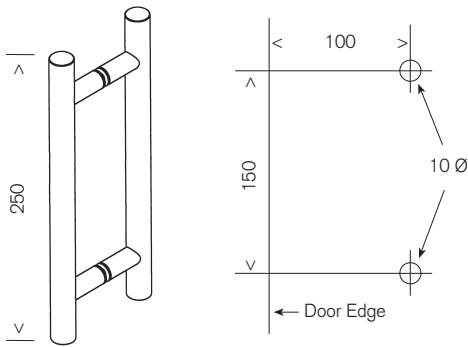

SHOWER HANDLES AND KNOBS

MS250 / 300 / 400 / 450 / 500
 Single D and Knob

M250
 Double D Handle

MF150 and MFS150
 Finline Handle

MD250
 Delta Handle

Knobs

MK38
 Pull Knob Set

MK25
 Pull Knob Set

MW30
 Gold Highlight Washer
 To suit MK25 Knob Set
 and MS and M250 Handles