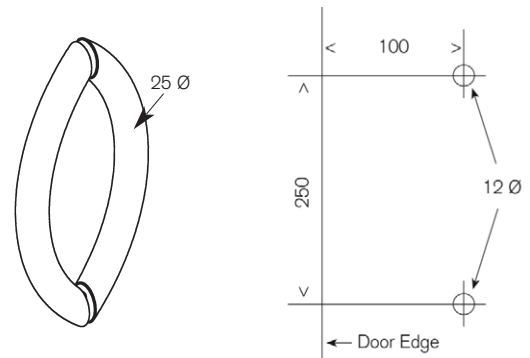

SHOWER HANDLES AND KNOBS

MS250 / 300 / 400 / 450 / 500
 Single D and Knob

M250
 Double D Handle

MF150 and MFS150
 Finline Handle

MD250
 Delta Handle

Knobs

MK38
 Pull Knob Set

MK25
 Pull Knob Set