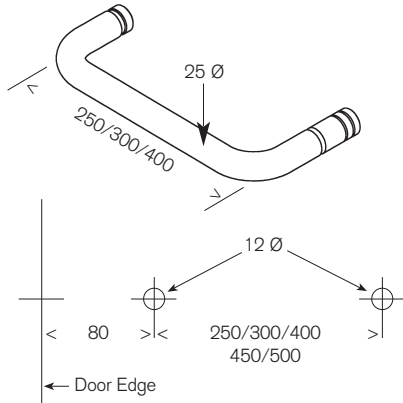

SHOWER HANDLES AND KNOBS

MS250 / 300 / 400 / 450 / 500
 Single D and Knob

M250
 Double D Handle

MF150 and MFS150
 Finline Handle

MD250
 Delta Handle

Knobs

MK38
 Pull Knob Set

MK25
 Pull Knob Set

MW30
 Gold Highlight Washer
 To suit MK25 Knob Set
 and MS and M250 Handles