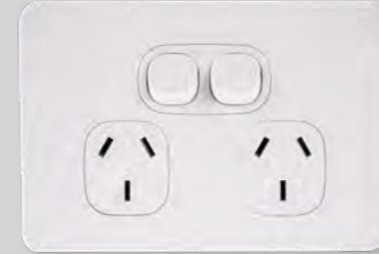

VYNCO METRO

Vynco Metro incorporates the homeowner's need for aesthetics and functionality, with a slim, curved satin fascia.

This range provides a subtle refresh of your home interior, while retaining a sophisticated, contemporary feel.

Metro has a wide range of printed switches and customised switch options suit your specific needs.

Satin finish

6.5mm* profile

* The double horizontal with extra switch/USB has an 8.5mm profile.

MSW1
ONE SWITCH

MSW2
TWO SWITCH

MSW3
THREE SWITCH

MP2V
DOUBLE VERTICAL

MP2H
DOUBLE HORIZONTAL

MP2HX
DOUBLE HORIZONTAL
WITH EXTRA SWITCH

MP2HU2
DOUBLE HORIZONTAL
WITH USB CHARGER

MSW1P
COVERPLATE ONLY

MSW2P
COVERPLATE ONLY