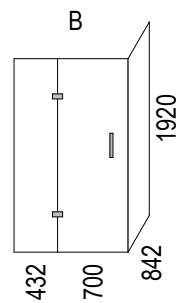

SKU: QU-BRA

Note: Verify exact shower base dimensions on site

Screen Options:

For more product information go to:

www.atlantis.co.nz/shop/products-all/bravo-1200x900/

For installation instructions go to:

www.atlantis.co.nz/trade/installation/

Ensure a minimum recess size of 250mm wide x 250mm long x 150mm deep for the channel drain and waste outlet