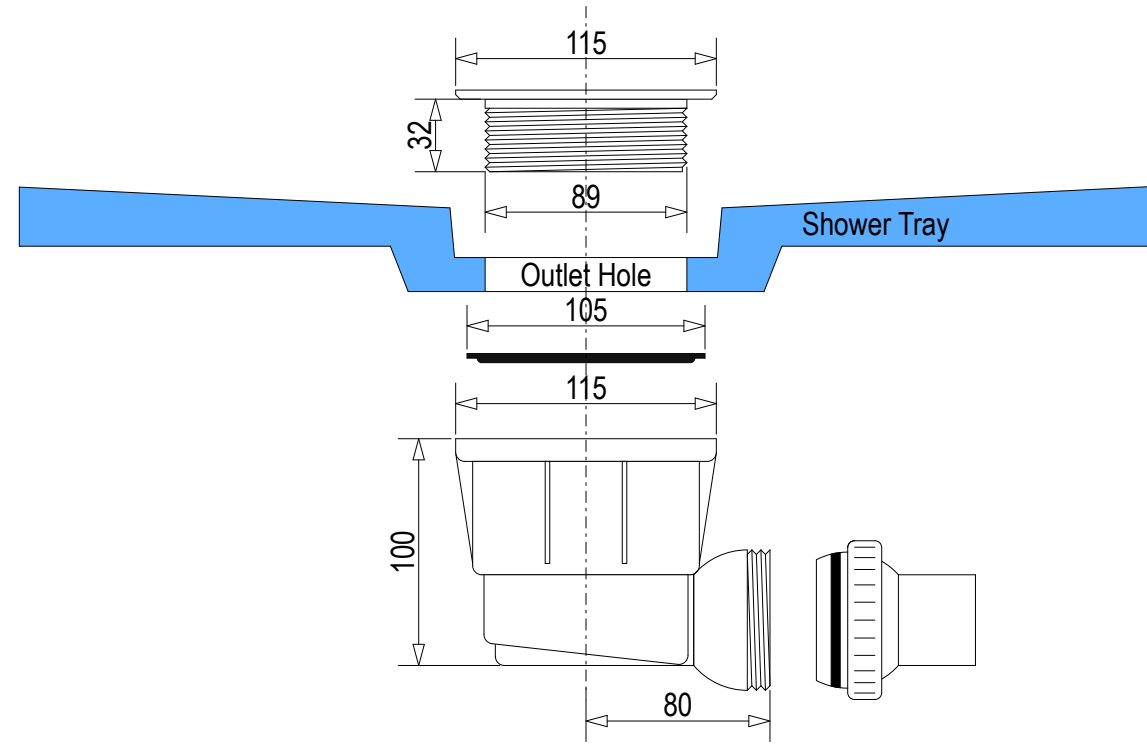

SKU: QU-BRA

Note: Verify exact shower base dimensions on site

Screen Options:

For more product information go to:

www.atlantis.co.nz/shop/products-all/bravo-1200x900/

For installation instructions go to:

www.atlantis.co.nz/trade/installation/

Ensure a minimum recess size of 250mm wide x 250mm long x 150mm deep for the channel drain and waste outlet