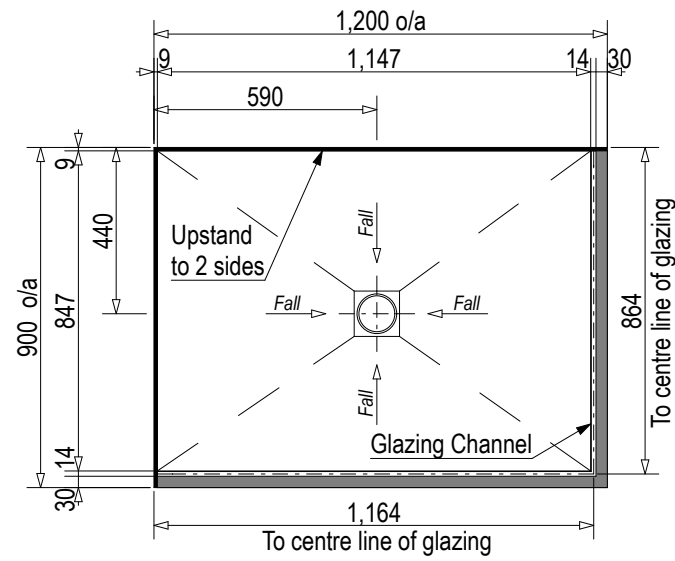

SKU: QU-BRA

Note: Verify exact shower base dimensions on site

Screen Options:

For more product information go to:

www.atlantis.co.nz/shop/products-all/bravo-1200x900/

For installation instructions go to:

www.atlantis.co.nz/trade/installation/

Ensure a minimum recess size of 250mm wide x 250mm long x 150mm deep for the channel drain and waste outlet