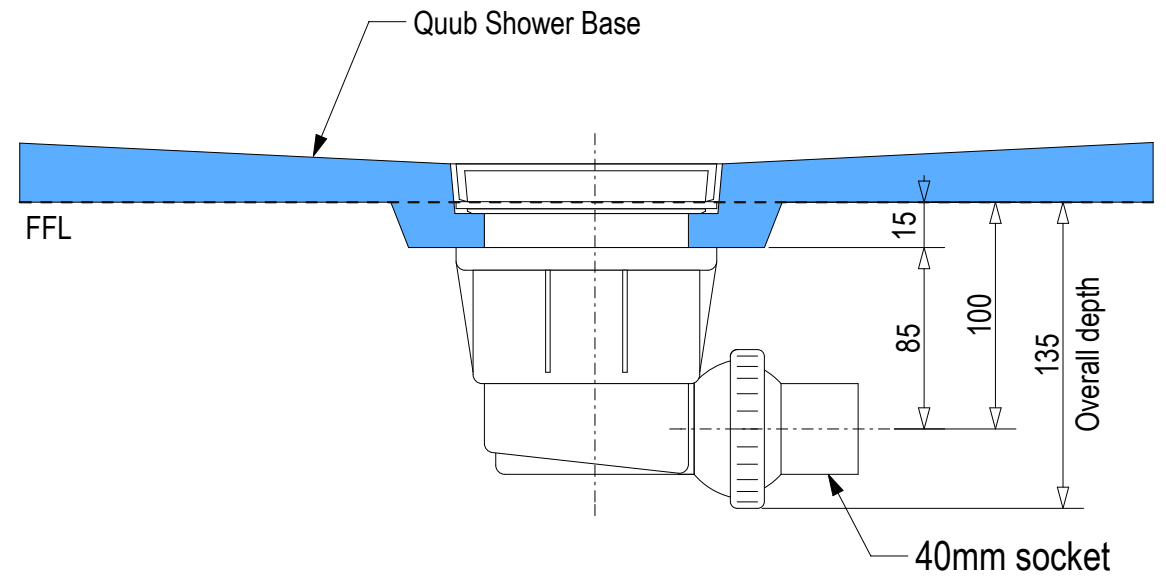

SKU: QU-BRA

Note: Verify exact shower base dimensions on site

Screen Options:

For more product information go to:

www.atlantis.co.nz/shop/products-all/bravo-1200x900/

For installation instructions go to:

www.atlantis.co.nz/trade/installation/

Ensure a minimum recess size of 250mm wide x 250mm long x 150mm deep for the channel drain and waste outlet