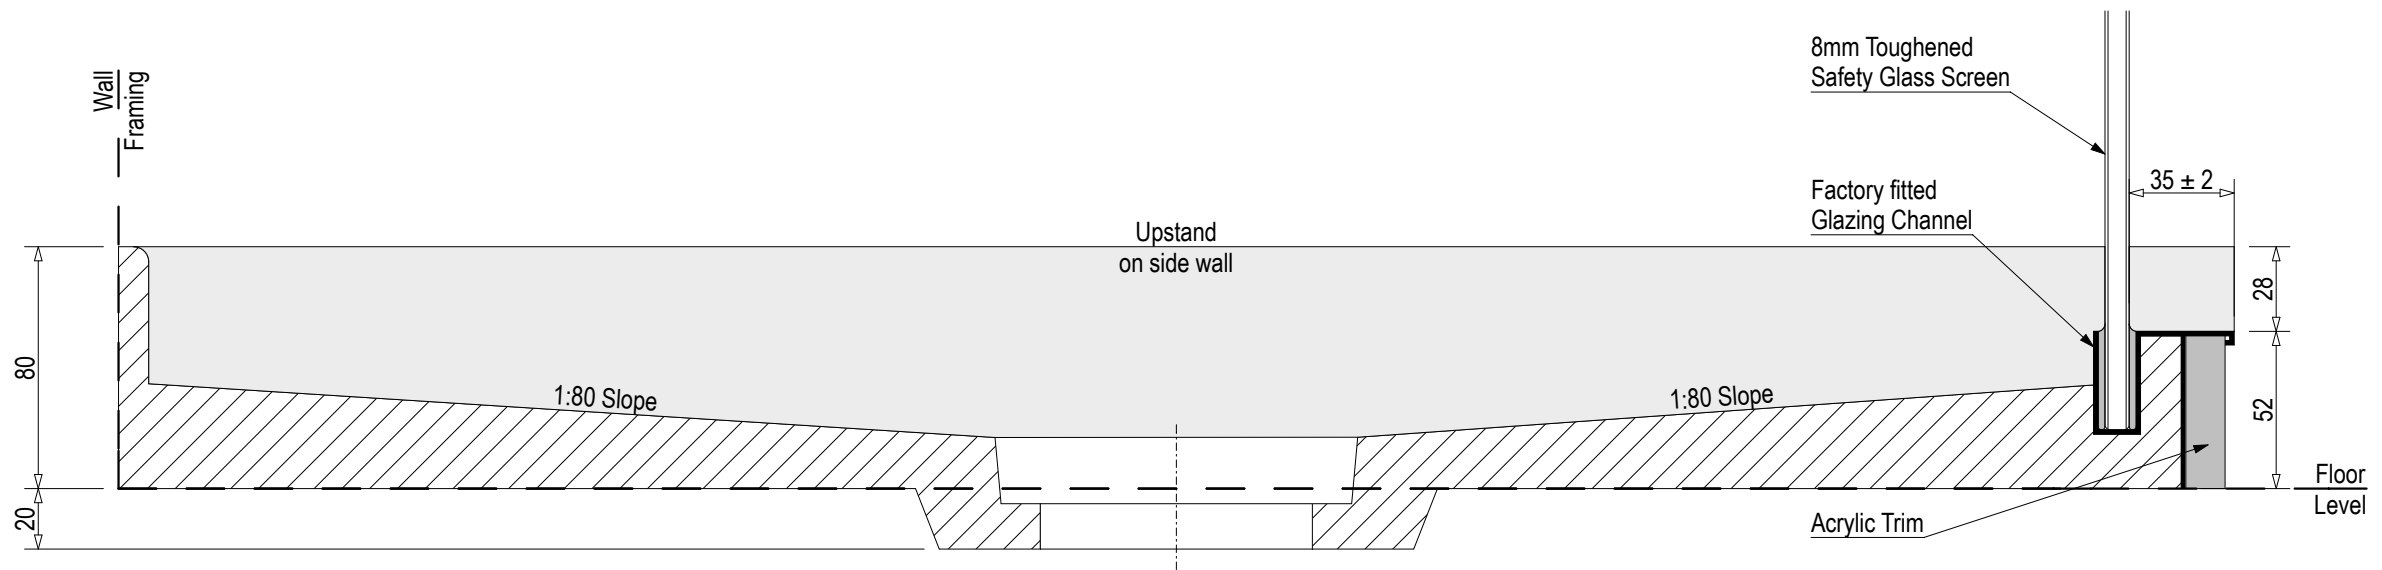

SKU: QU-BRA

Note: Verify exact shower base dimensions on site

Screen Options:

For more product information go to:

www.atlantis.co.nz/shop/products-all/bravo-1200x900/

For installation instructions go to:

www.atlantis.co.nz/trade/installation/

Ensure a minimum recess size of 250mm wide x 250mm long x 150mm deep for the channel drain and waste outlet