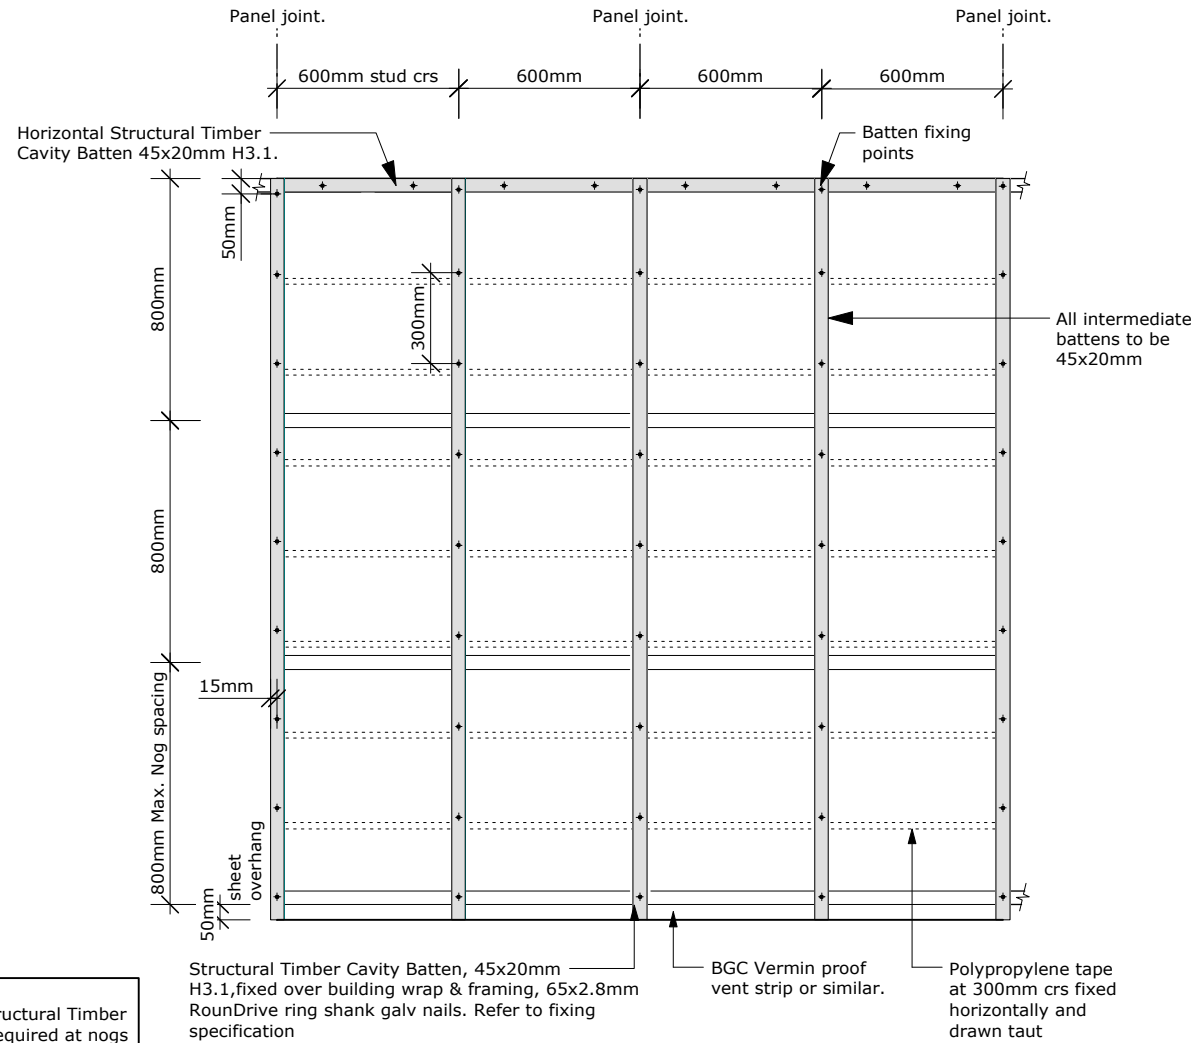

# BGC

# Fibre Cement

BGC Duragroove™ Batten Fixing Setout

PROFILE BGC Duragroove™

DATE Nov 2011

DETAIL Batten Fixing Setout

SCALE 1:25 @ A4

DETAIL NO. D01