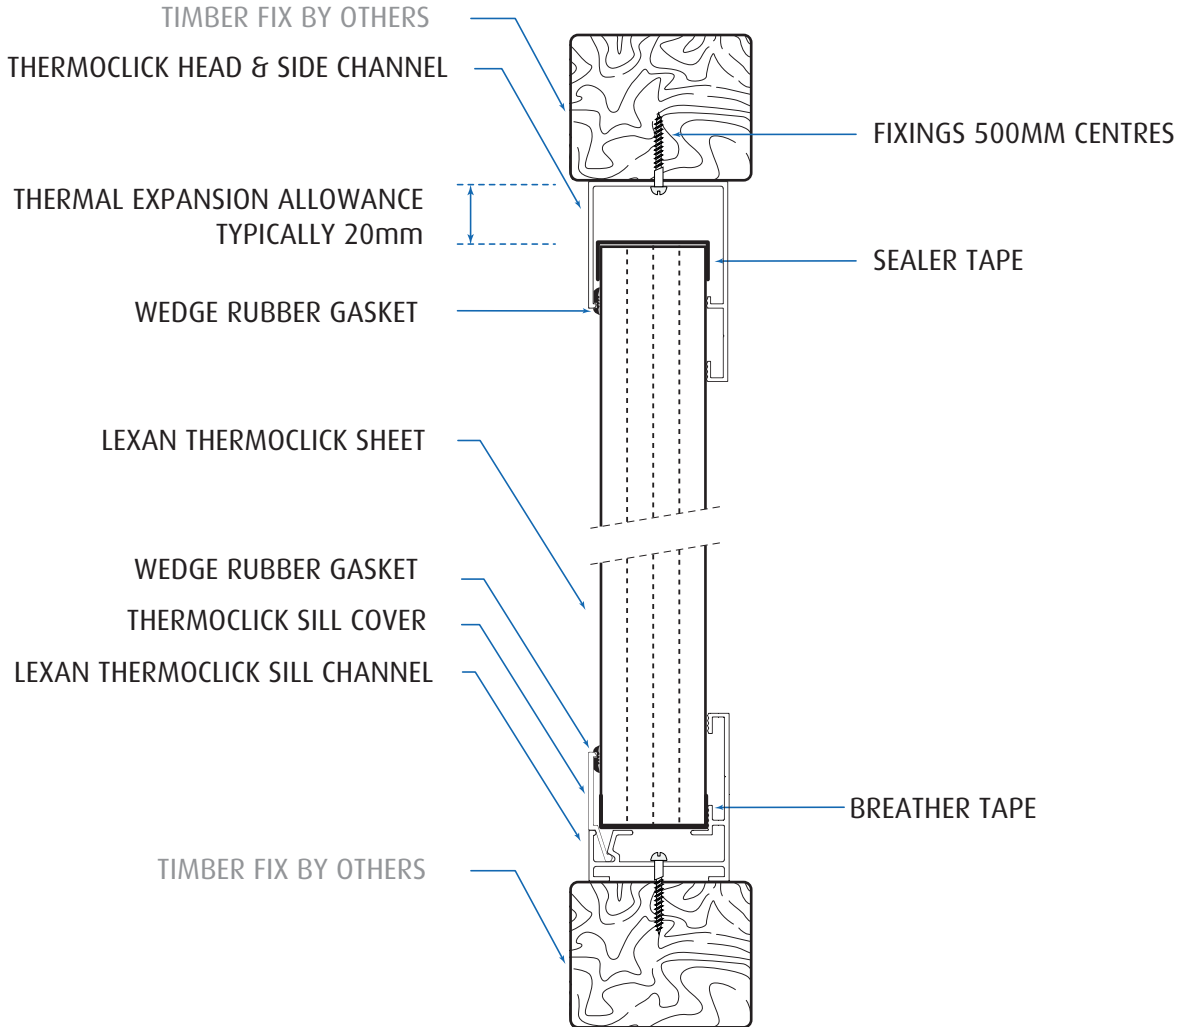

OUTSIDE OR
EXTERNAL FACE

Typical glazing Detail – 1 Thermoclick Profile

March 2015

DRAWN - MM

© Ampelite 2015