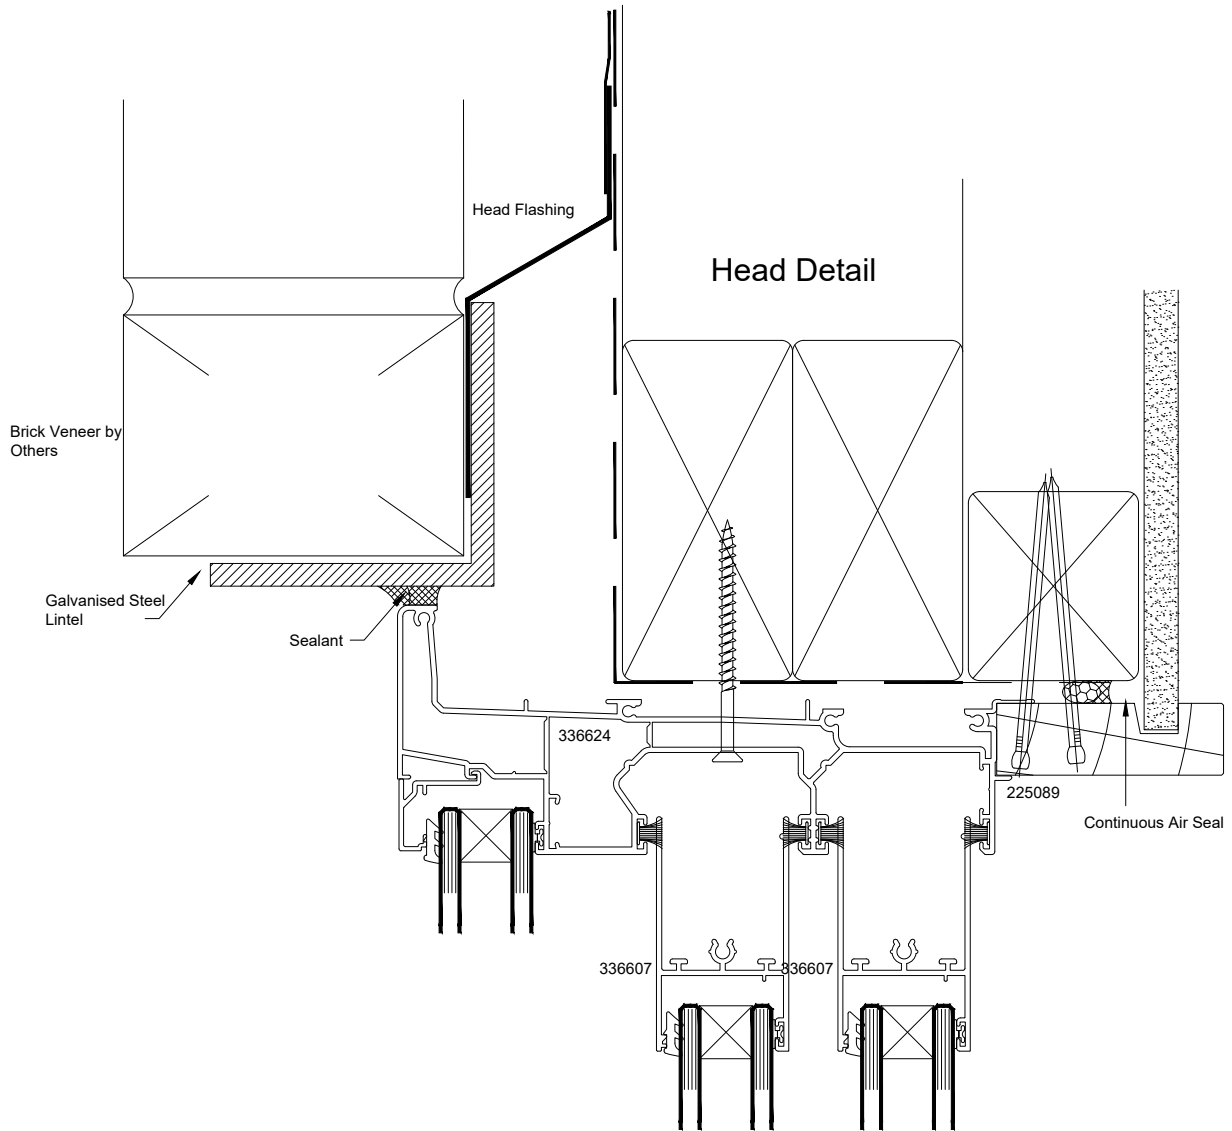

# Pacific Architectural Suite (40mm platform)

Stacker Door - Cavity Fixed - Brick Veneer - Head  
Chair Frame - - Door Window Head

QuickCode:A4DS6\_CCH

0800 397 263

technical@altus.co.nz  
www.designresource.co.nz