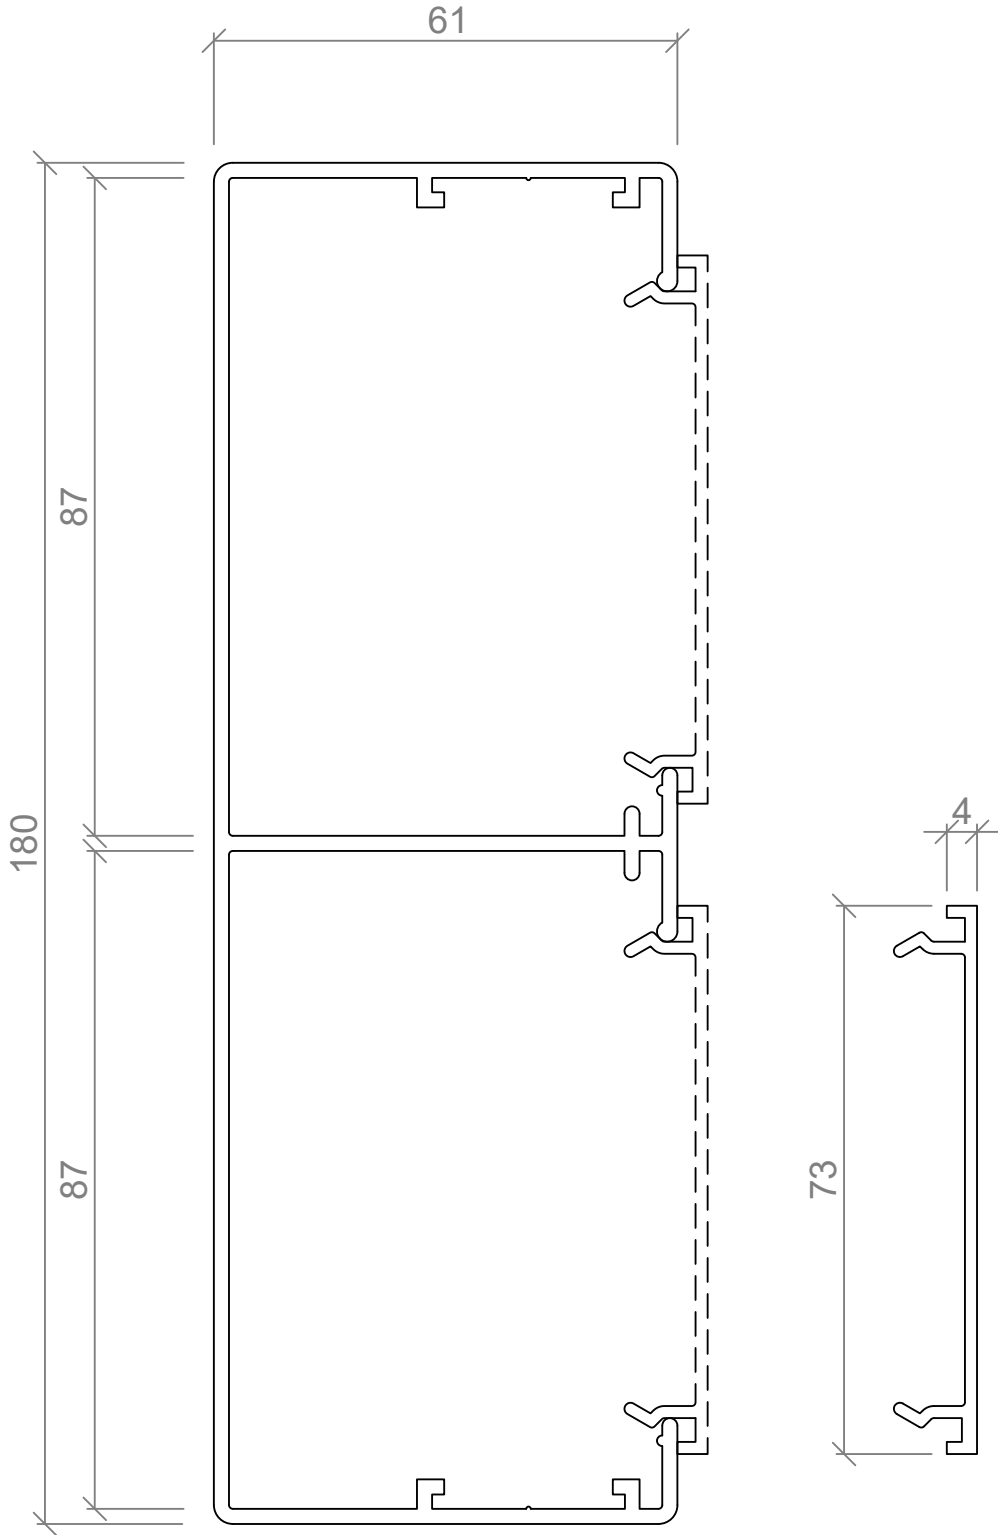

# Trunking

An essential part of any office environment, Trunking provides the ideal solutions for power and data cable management. The separated cavities of our Trunking profiles provide perfect containment of cords with no interference.

- Power and Data cables separated
- Capacity, volume and bend radiuses comply with all applicable standards

## Trunking - Twin Compartment

ASL 860  
180mm 2 COMPARTMENT BACK

ASL 865  
LID