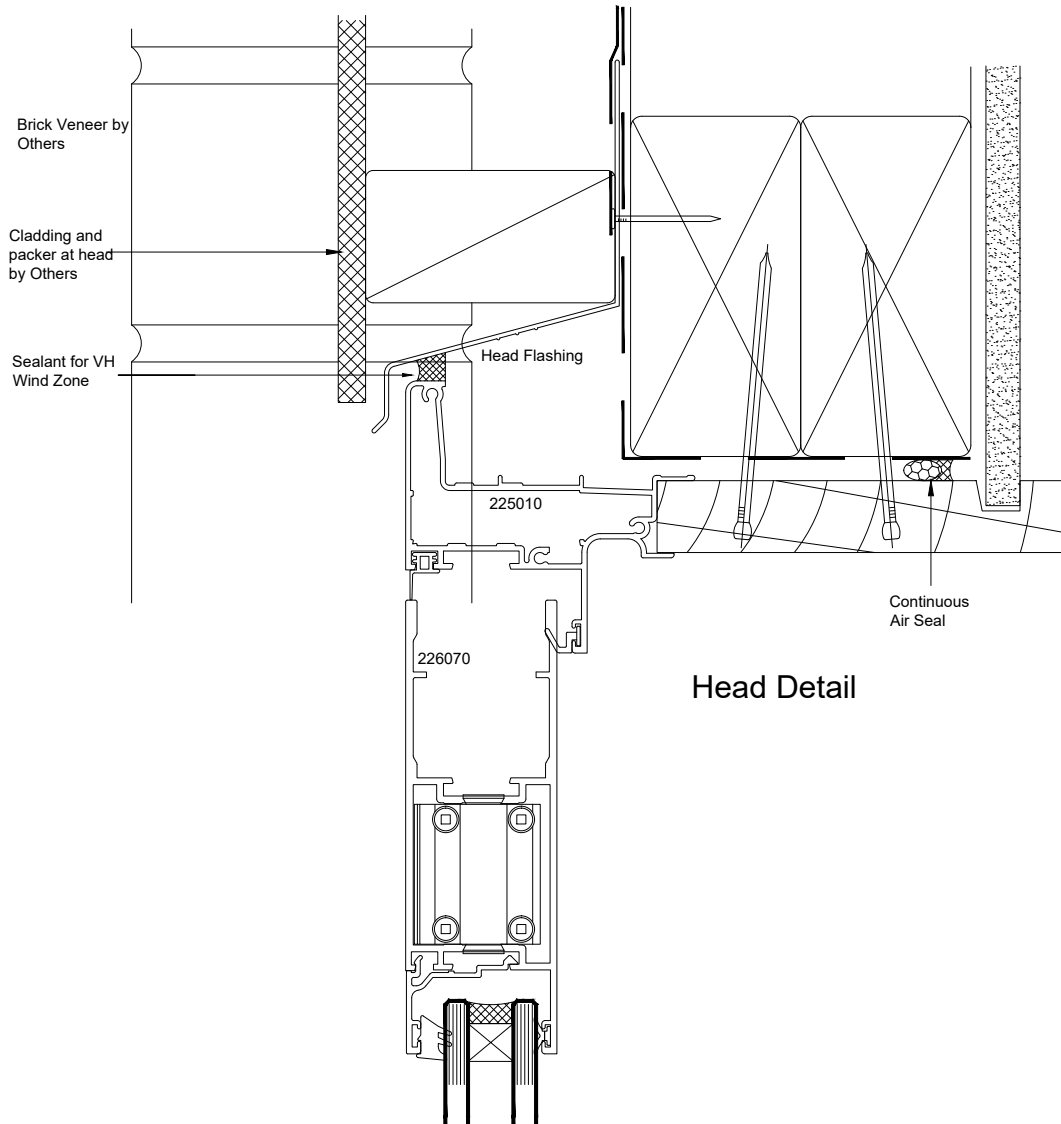

# Atlantic High Performance Suite (48mm Platform)

Hinged Door - Cavity Fixed - Brick Veneer - Head  
Flanged Frame - Light Cladding Above - Door Window Head

QuickCode:A1DF4\_CCH

0800 397 263

technical@altus.co.nz  
www.designresource.co.nz