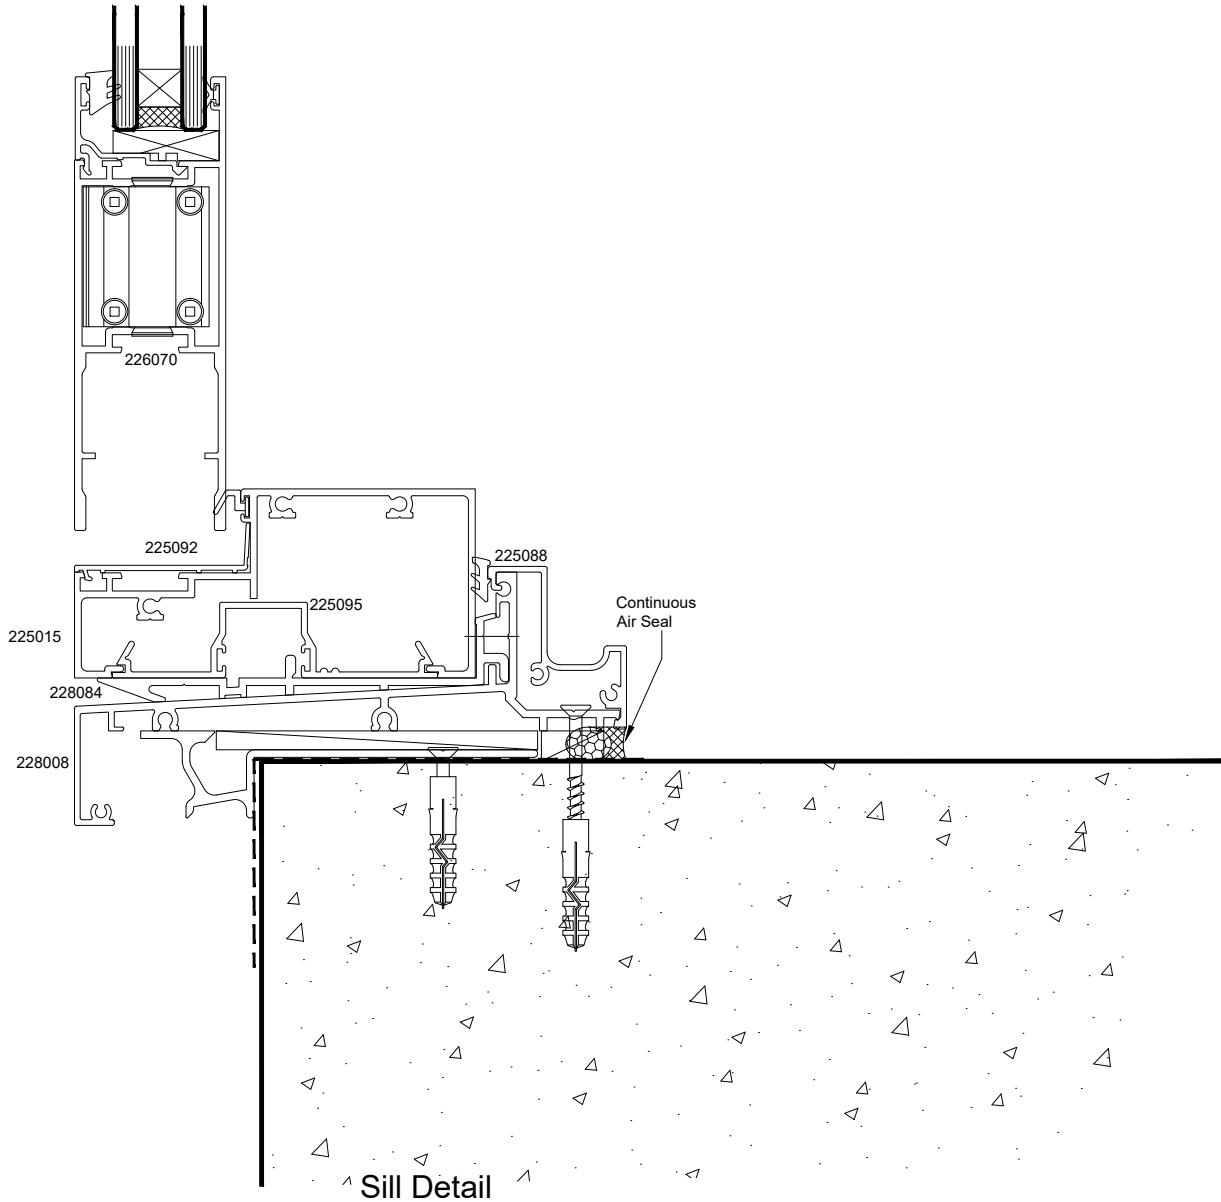

# Atlantic High Performance Suite (48mm Platform)

Hinged Door - Cavity Fixed - Plywood Sheet - Sill  
106 Frame - -

QuickCode:A1DF4\_CLS

0800 397 263

technical@altus.co.nz  
www.designresource.co.nz

Disclaimer: This information is intended solely as a guide for use of Altus products. Before using you should ensure that the product is suitable for use in the specific application. Nothing in this information constitutes a statement of fitness for particular purpose and appropriate expert advice is to always be obtained. Altus makes no warranty regarding the use of this information with non-Altus products. This drawing is the property of Altus NZ Ltd.