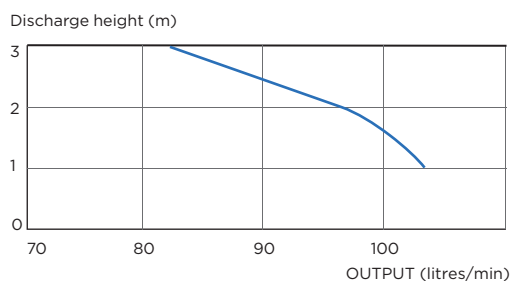

Requires a minimum dynamic pressure of 1.7 bar water supply pressure

TECHNICAL CHARACTERISTICS

Discharge Pipework	25 mm
Motor Power	550 Watts
Voltages	220-240 V/50 Hz
Working Waste Water Temp	35°C
Product Weight	23.2 kg
Overall Measurements	440 x 462 x 388 mm
Dual flush	1.8 / 3 L
IP Rating	IP44

Floor mounting kit

Factory pre-mounted non return valve (supplied)

VERTICAL/HORIZONTAL PERFORMANCE

Increase size of horizontal run by one pipe size after 5m. All horizontal pipework requires a minimum of 1:100 fall.

FLOW RATE PERFORMANCE CHART

Made in France to the highest standards, needs to be installed by a licensed plumber