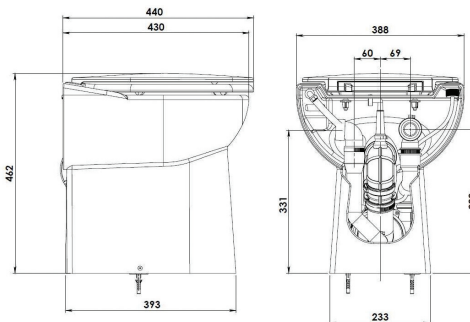

Requires a minimum dynamic pressure of 1.7 bar water supply pressure

TECHNICAL CHARACTERISTICS

Discharge Pipework	25 mm
Motor Power	550 Watts
Voltages	220-240 V/50 Hz
Working Waste Water Temp	35°C
Product Weight	23.2 kg
Overall Measurements	440 x 462 x 388 mm
Dual flush	1.8 / 3 L
IP Rating	IP44

Floor mounting kit

Factory pre-mounted non return valve (supplied)

VERTICAL/HORIZONTAL PERFORMANCE

Increase size of horizontal run by one pipe size after 5m. All horizontal pipework requires a minimum of 1:100 fall.