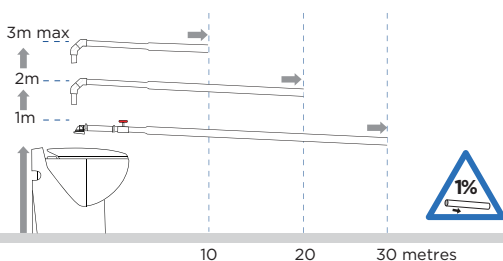

Requires a minimum dynamic pressure of 1.7 bar water supply pressure

TECHNICAL CHARACTERISTICS

Discharge Pipework	25 mm
Motor Power	550 Watts
Voltages	220-240 V/50 Hz
Working Waste Water Temp	35°C
Product Weight	23.2 kg
Overall Measurements	440 x 462 x 388 mm
Dual flush	1.8 / 3 L
IP Rating	IP44

Floor mounting kit

Factory pre-mounted non return valve (supplied)

VERTICAL/HORIZONTAL PERFORMANCE

Increase size of horizontal run by one pipe size after 5m. All horizontal pipework requires a minimum of 1:100 fall.

FLOW RATE PERFORMANCE CHART

Made in France to the highest standards, needs to be installed by a licensed plumber