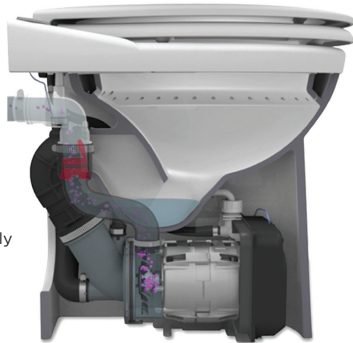

TOILET

HAND BASIN

WMTS 516:2014
Certificate No. 23186
Manufacturer: SFA
Brand: Saniflo

PRODUCT REFERENCE:
SA106

Sanicompact®

Sanicompact® is the first all in one macerating toilet suite. Adding a toilet is now as easy as one product. The compact design enables a toilet to be added where space is limited making Sanicompact® ideal for a powder room or laundry addition. It also features a water saving cistern-less flush and the ability to add a basin.

Requires a minimum dynamic pressure of 1.7 bar water supply pressure

TECHNICAL CHARACTERISTICS

Discharge Pipework	25 mm
Motor Power	550 Watts
Voltages	220-240 V/50 Hz
Working Waste Water Temp	35°C
Product Weight	23.2 kg
Overall Measurements	440 x 462 x 388 mm
Dual flush	1.8 / 3 L
IP Rating	IP44

WHY CHOOSE THIS PRODUCT?

A complete toilet suite with built in macerator

Cistern-less flush button connected directly to the domestic water supply

Features a soft-close toilet seat

Water saving flush system