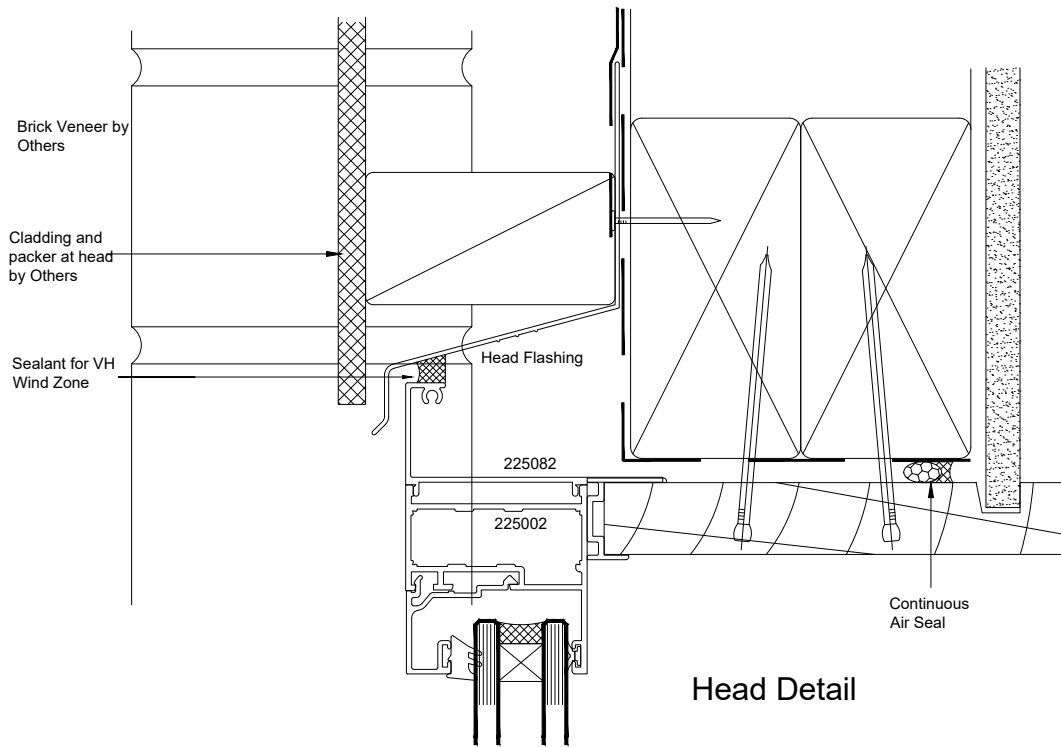

# Atlantic High Performance Suite (48mm Platform)

Hinged Door - Cavity Fixed - Brick Veneer - Head  
Chair Frame - Light Cladding Above - Fixed Overlite Head

QuickCode:A1DF4\_CCH

0800 397 263

technical@altus.co.nz  
www.designresource.co.nz