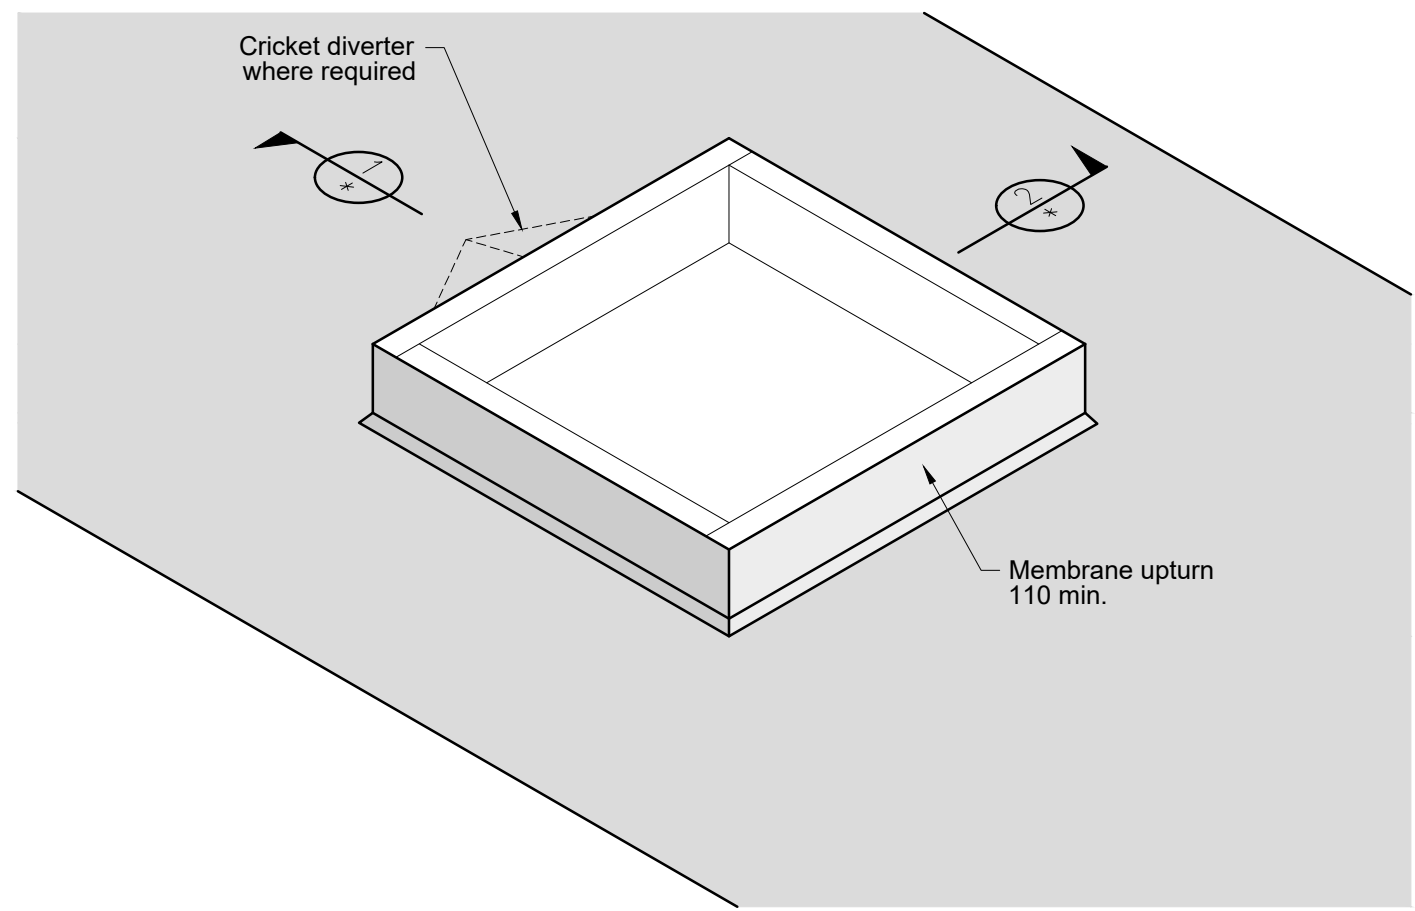

* Dimensions to be in accordance with NZBC Clause E2

Suitable for roof pitch 5° to 60°

Mega Roof Window Vent				
Model No.	Daylight Dimension	Fixing Dimension	Overall Dimension	Ventilation Area (m ²)
MRWv1616	1535 x 1535	1635 x 1635	1710 x 1710	0.138
MRWv2014	1890 x 1290	1990 x 1390	2065 x 1465	0.143
MRWv2418	2275 x 1675	2375 x 1775	2450 x 1850	0.174
MRWv3014	2890 x 1290	2990 x 1390	3065 x 1465	0.183

MEGA ROOF WINDOW vent (Double Glazed)
MEMBRANE ROOFING
PITCH 5° TO 60°

DATE: 14/02/19

DWG No: MRWv-MEM