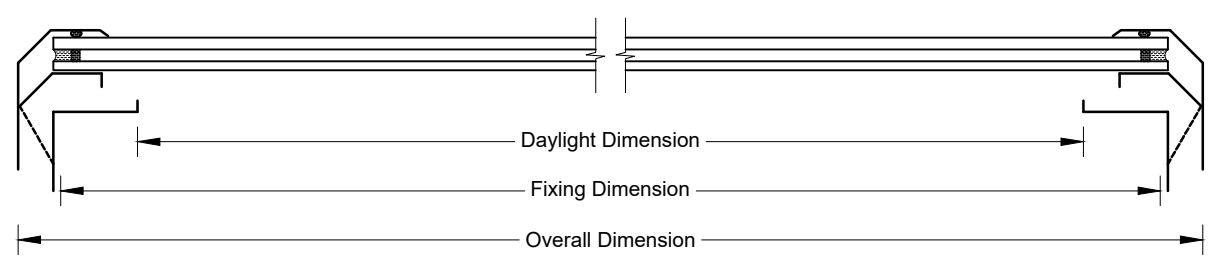

* Dimensions to be in accordance with NZBC Clause E2

Suitable for roof pitch 5° to 60°

Mega Roof Window Vent				
Model No.	Daylight Dimension	Fixing Dimension	Overall Dimension	Ventilation Area (m ²)
MRWv1616	1535 x 1535	1635 x 1635	1710 x 1710	0.138
MRWv2014	1890 x 1290	1990 x 1390	2065 x 1465	0.143
MRWv2418	2275 x 1675	2375 x 1775	2450 x 1850	0.174
MRWv3014	2890 x 1290	2990 x 1390	3065 x 1465	0.183

Not to scale, do not scale from drawing. All details are generic in nature and should be read in conjunction with the roofing manufacturers' standard penetration details.

ADLUX Industries Ltd. ©
 36 Olive Road, Penrose
 P.O. Box 13866, Auckland
 New Zealand.
 Ph: (09) 636 6866
 Fax: (09) 636 6846
 Email: sales@adlux.co.nz

MEGA ROOF WINDOW vent (Double Glazed)
MEMBRANE ROOFING
PITCH 5° TO 60°

DATE: 14/02/19

DWG No: MRWv-MEM