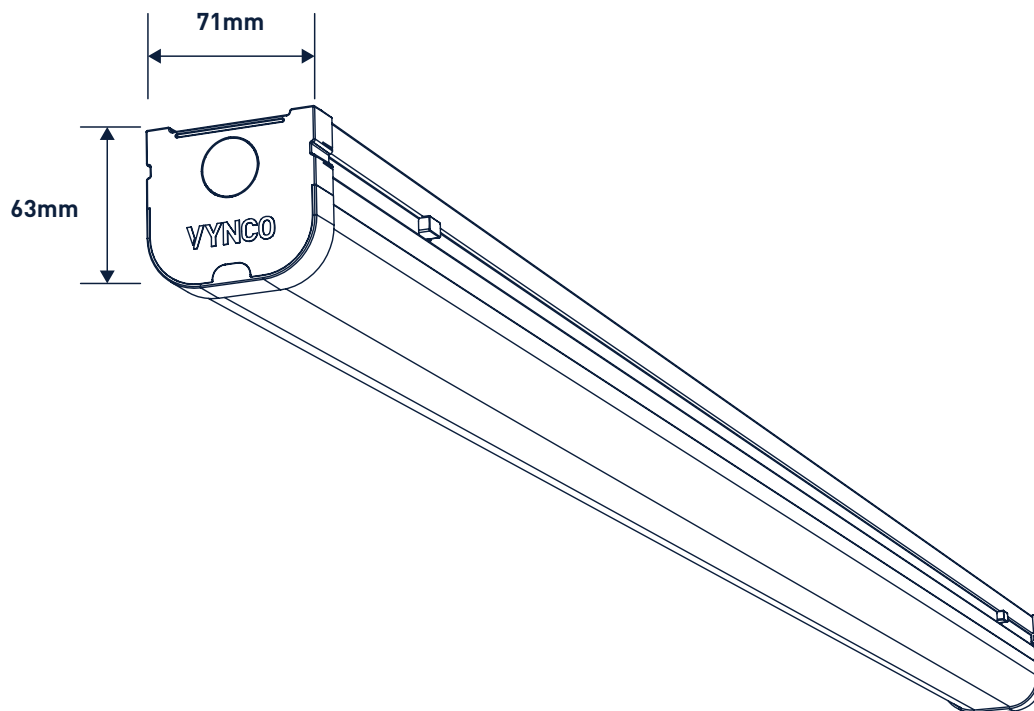

INTRODUCING THE OLSEN

INTERIOR SLIMLINE LED BATTEN

IP54 Lens to help protect against dust, water, and insects

*IP20 base, IP54 light body.

SAVE INSTALLATION TIME WITH THE NEW OLSEN BATTEN

Easy install base, clips to release base and lens.

Toolless centre mains entry.

Knock outs at both ends, suitable for alternative installation methods.

Extruded aluminium body and base with opaque polycarbonate lens.

Single Colour Batten

Code	Length	Power	Input Voltage	Colour Temp	Lumen Output	CRI	IP Rating	IK Rating	Trade Price (\$)
OLSEN5	5ft	50W	AC100-240V	4000K	6000lm	>80	IP20 (whole fixture) IP54 (light body)	IK08	110.00

Dual Colour Batten

Code	Length	Power	Input Voltage	Colour Temp	Lumen Output	CRI	IP Rating	IK Rating	Trade Price (\$)
OLSEN245	2ft	20W	AC220-240V	4000K 5700K	1900-2060lm	>80	IP20 (whole fixture) IP54 (light body)	IK08	60.00
OLSEN445	4ft	40W	AC220-240V	4000K 5700K	4000-4400lm	>80	IP20 (whole fixture) IP54 (light body)	IK08	90.00
OLSEN545	5ft	50W	AC220-240V	4000K 5700K	5800-6000lm	>80	IP20 (whole fixture) IP54 (light body)	IK08	110.00