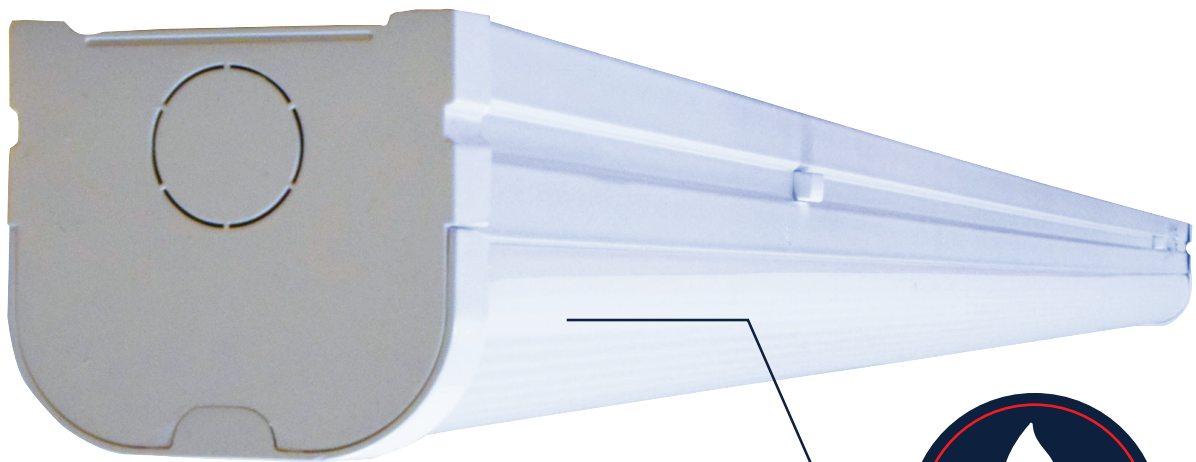

INTRODUCING THE OLSEN

INTERIOR SLIMLINE LED BATTEN

IP54 Lens to help protect against dust, water, and insects

*IP20 base, IP54 light body.

SAVE INSTALLATION TIME WITH THE NEW OLSEN BATTEN

Easy install base, clips to release base and lens.

Toolless centre mains entry.

Knock outs at both ends, suitable for alternative installation methods.

Extruded aluminium body and base with opaque polycarbonate lens.

Single Colour Batten

Code	Length	Power	Input Voltage	Colour Temp	Lumen Output	CRI	IP Rating	IK Rating	Trade Price (\$)
OLSEN5	5ft	50W	AC100-240V	4000K	6000lm	>80	IP20 (whole fixture) IP54 (light body)	IK08	110.00

Dual Colour Batten

Code	Length	Power	Input Voltage	Colour Temp	Lumen Output	CRI	IP Rating	IK Rating	Trade Price (\$)
OLSEN245	2ft	20W	AC220-240V	4000K 5700K	1900-2060lm	>80	IP20 (whole fixture) IP54 (light body)	IK08	60.00
OLSEN445	4ft	40W	AC220-240V	4000K 5700K	4000-4400lm	>80	IP20 (whole fixture) IP54 (light body)	IK08	90.00
OLSEN545	5ft	50W	AC220-240V	4000K 5700K	5800-6000lm	>80	IP20 (whole fixture) IP54 (light body)	IK08	110.00