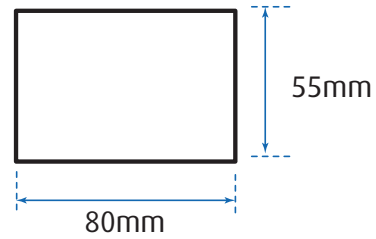

Accessories

THERMOCLICK CHANNEL JOINER PLATE -
Connected with riverts or small screws

THERMOCLICK SILL CHANNEL

All profile joins must be sealed with silicone

THERMOCLICK HEAD AND SIDE CHANNEL