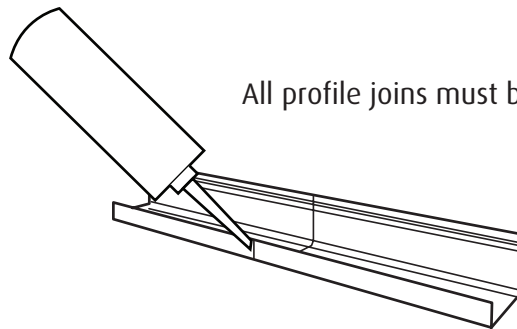

Accessories

THERMOCLICK CHANNEL JOINER PLATE -
Connected with riverts or small screws

THERMOCLICK SILL CHANNEL

All profile joins must be sealed with silicone

THERMOCLICK HEAD AND SIDE CHANNEL