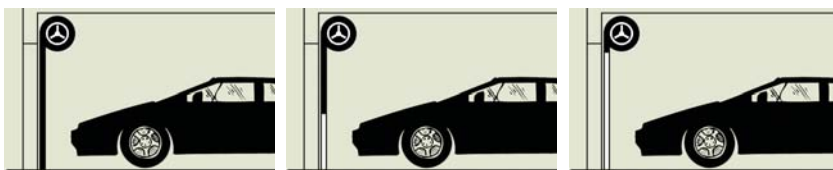

Above main: the clean appearance also suits smooth contemporary styling

Above inset: a convenient, attractive choice for multiple door applications

Left: roller door operation

B&D DOORS (NZ) LTD

67 Wickham Street, P.O. Box 24-131, Linwood,
Christchurch 8642, New Zealand
Phone: 0-3-384 5145 Fax: 0-3-384 5148
Freephone: 0800 DOMINATOR (0800 366 462)
Website: www.dominator.co.nz

DISTRIBUTOR: