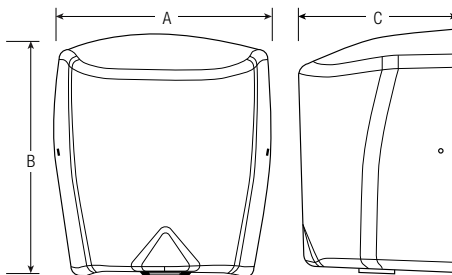

Fan Input (W)	Heater Input (W)	Air Speed (m/s)	Dry Time (sec)	Housing	Colour	Order Code
550	800	80	9 - 11 (approx)	SS304	White	FAN7427
					Polished	FAN7428

Dimensions (mm)

Model	A	B	C	Net Weight (kg)
FAN7427 FAN7428	238	267	175	3.8