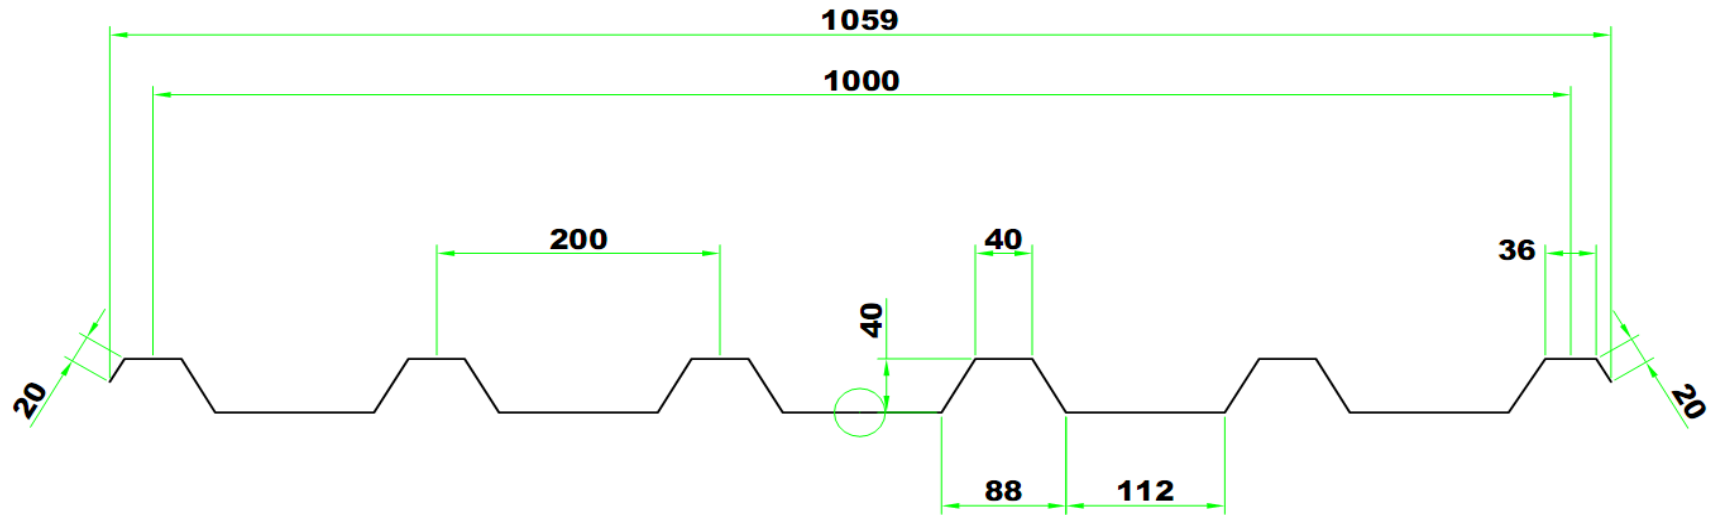

SS40

INDUSTRIAL POLYCARBONATE

SPANNING	1.0 KPA		1.5 KPA		2.0 KPA	
	Mid	End	Mid	End	Mid	End
Product						
SS40	1400mm	1200mm	1300mm	1100mm	1200mm	1000mm

Ampelite SS40 Industrial Polycarbonate Profile