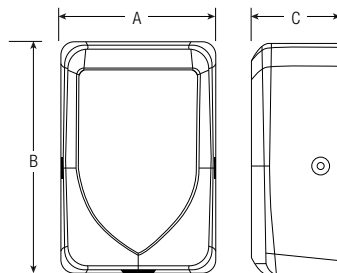

Thin Dry

This slim model is suitable for behind mirror applications, and in areas where space is at a premium. An excellent solution for disabled person washrooms. An internal UV-C chamber sterilises the air before contact is made with hands. Able to switch heat element off for energy saving in Summer months. 5 year warranty.

Fan Input (W)	Heater Input (W)	Air Speed (m/s)	Dry Time (sec)	Housing	Colour	Order Code
600	400	100	10 - 12 (approx)	SS304	White	FAN7418
					Black	FAN7419
					Brushed	FAN7420

Dimensions (mm)

Model	A	B	C	Net Weight (kg)
FAN7418 FAN7419 FAN7420	174	256	102	2.5