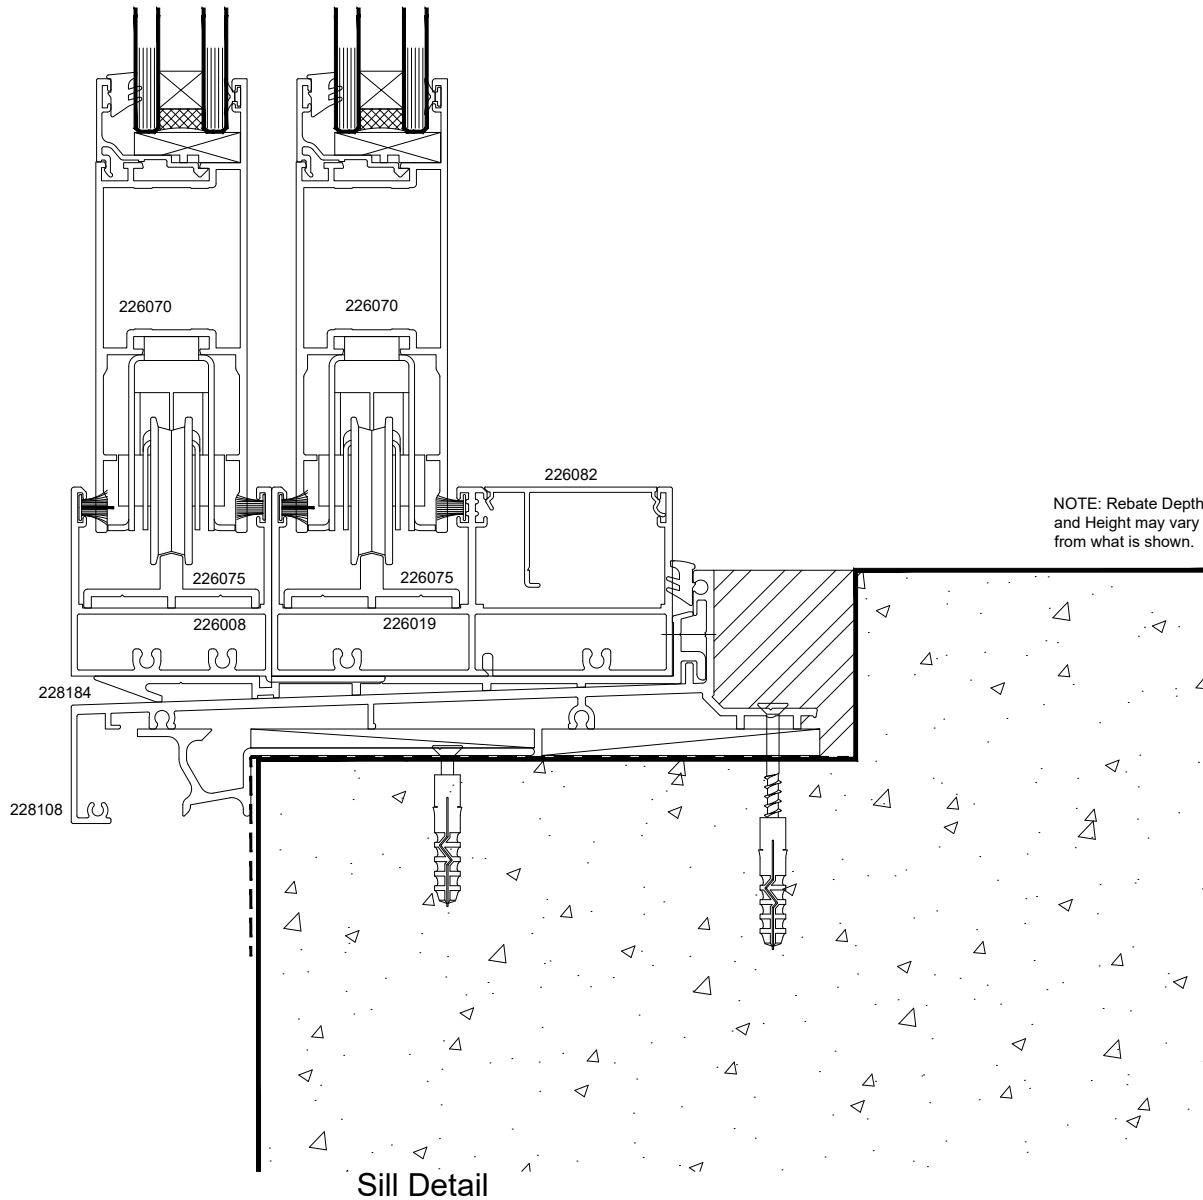

# Atlantic High Performance Suite (48mm Platform)

Stacker Door - Cavity Fixed - Plywood Sheet - Rebated Sill  
106 Frame - -

QuickCode:A1DS6\_CLR

0800 397 263

technical@altus.co.nz  
www.designresource.co.nz