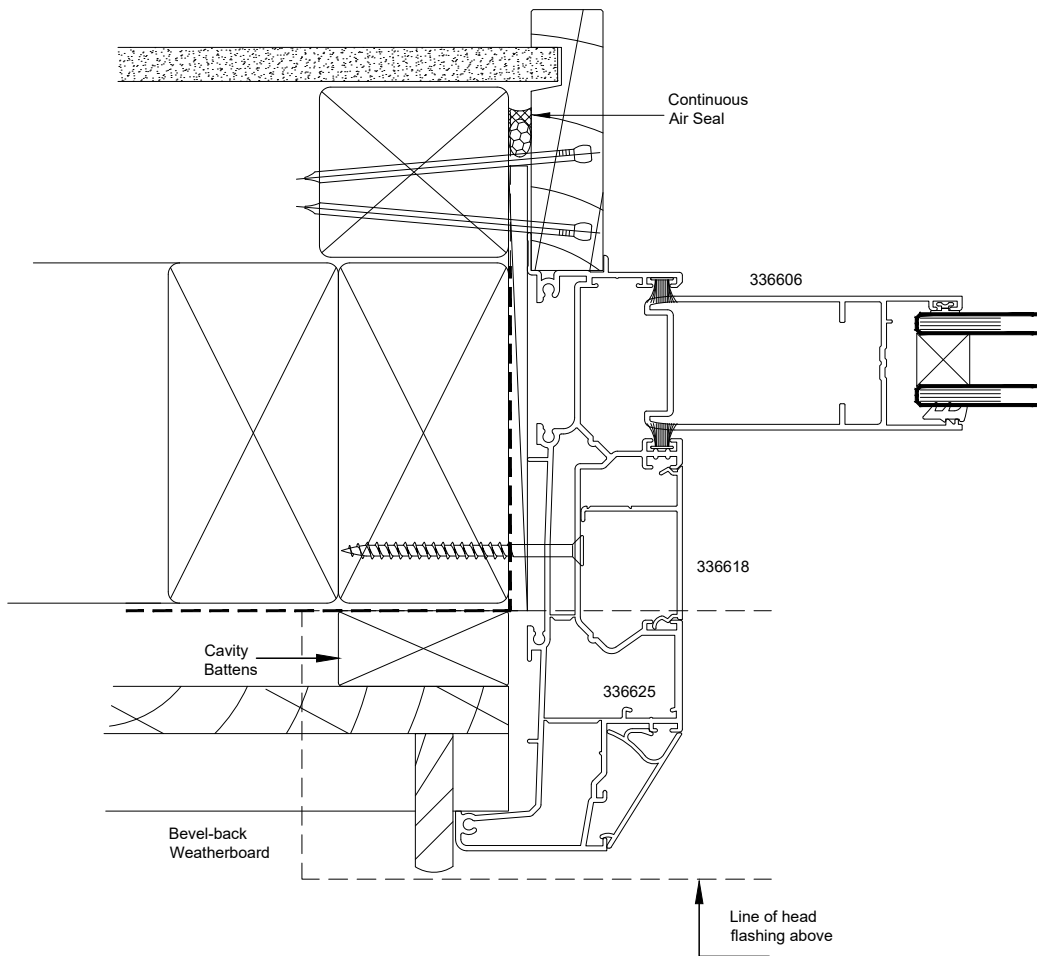

Pacific Residential Suite (35mm Platform)

Stacker Door - Cavity Fixed - Bevel Back Weatherboards - Jamb
Flanged Frame

QuickCode:A5DS6_CBJ

Jamb Detail

Fletcher Aluminium
Pacific Residential Suite

0800 397 263