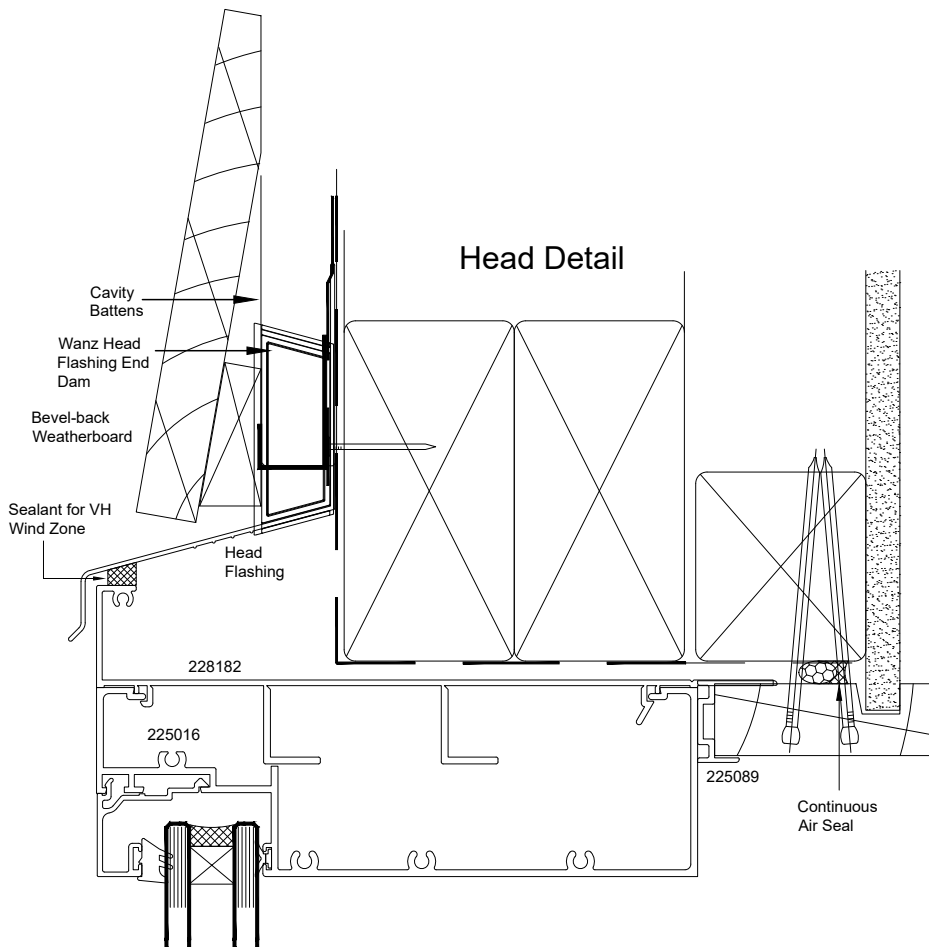

# Atlantic High Performance Suite (48mm Platform)

Hinged Door - Cavity Fixed - Bevel Back Weatherboards - Head  
159 Frame - Standard - Fixed Overlite Head

QuickCode:A1DF4\_CBH

0800 397 263

technical@altus.co.nz  
www.designresource.co.nz