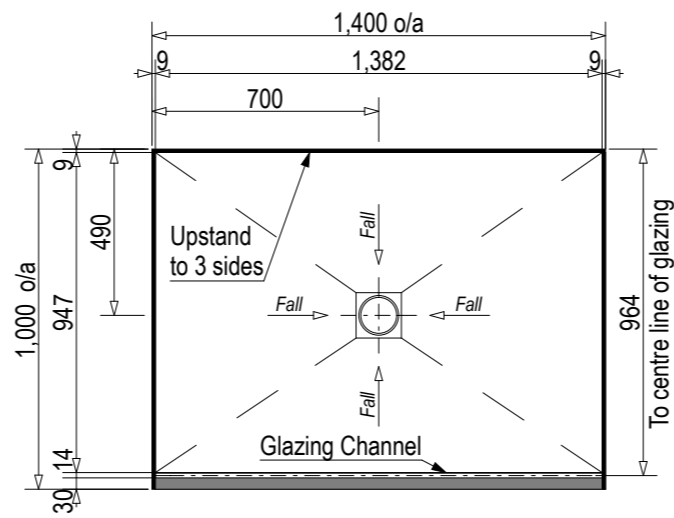

SKU: ET-IMM

Note: Verify exact shower base dimensions on site

Screen Options:

For more product information go to:

www.atlantis.co.nz/shop/easytile/immersion-1400x1000/

For installation instructions go to:

www.atlantis.co.nz/trade/installation/

Ensure a minimum recess size of 250mm wide x 250mm long x 150mm deep for the channel drain and waste outlet