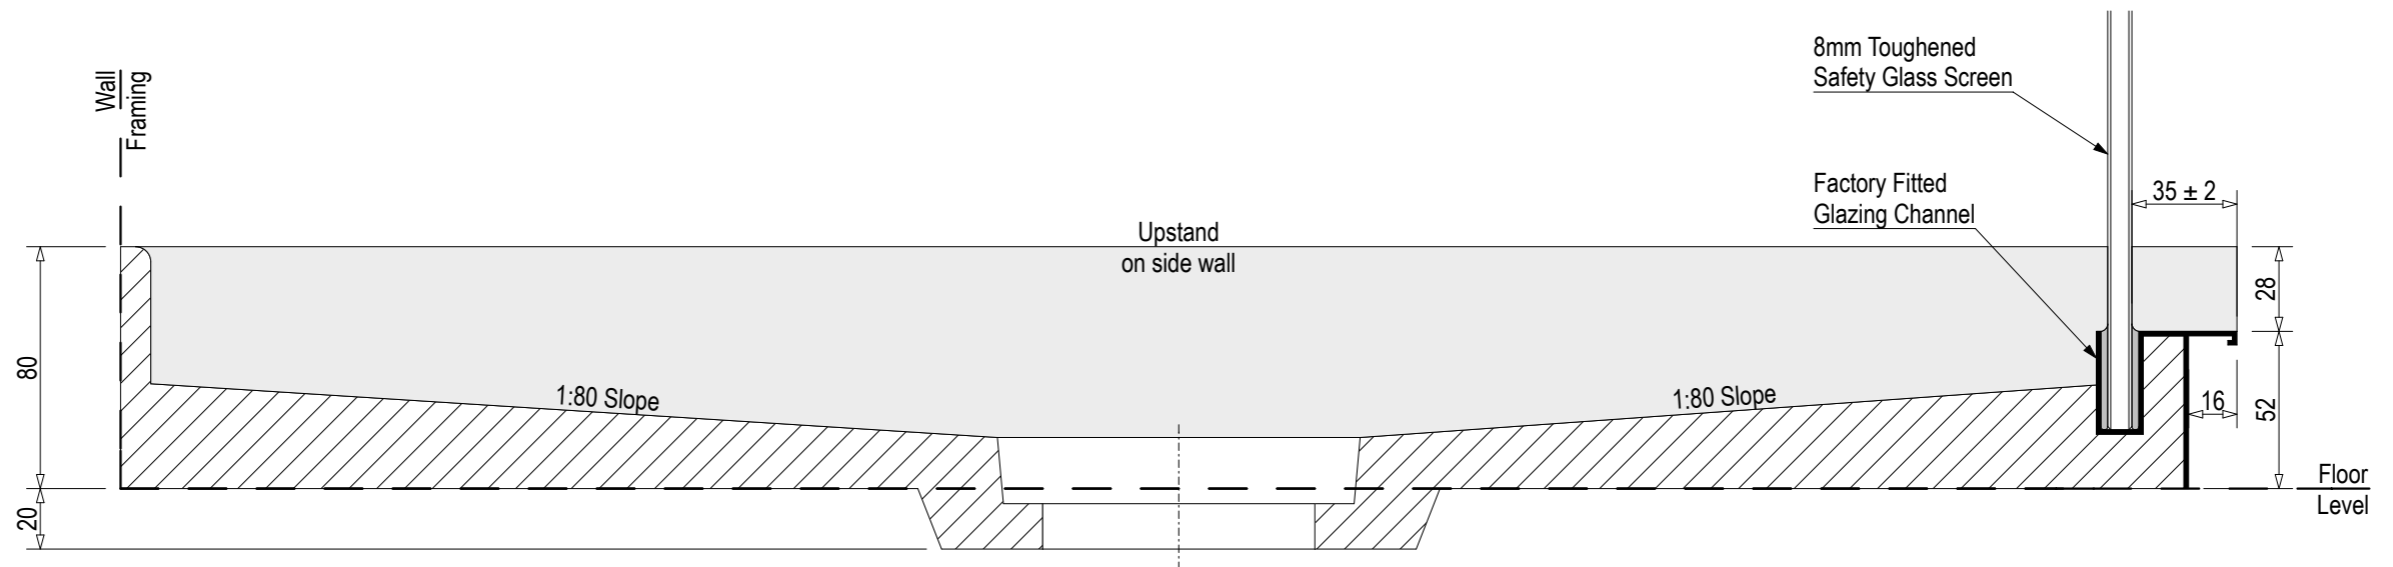

SKU: ET-IMM

Note: Verify exact shower base dimensions on site

Screen Options:

For more product information go to:

www.atlantis.co.nz/shop/easytile/immersion-1400x1000/

For installation instructions go to:

www.atlantis.co.nz/trade/installation/

Ensure a minimum recess size of 250mm wide x 250mm long x 150mm deep for the channel drain and waste outlet